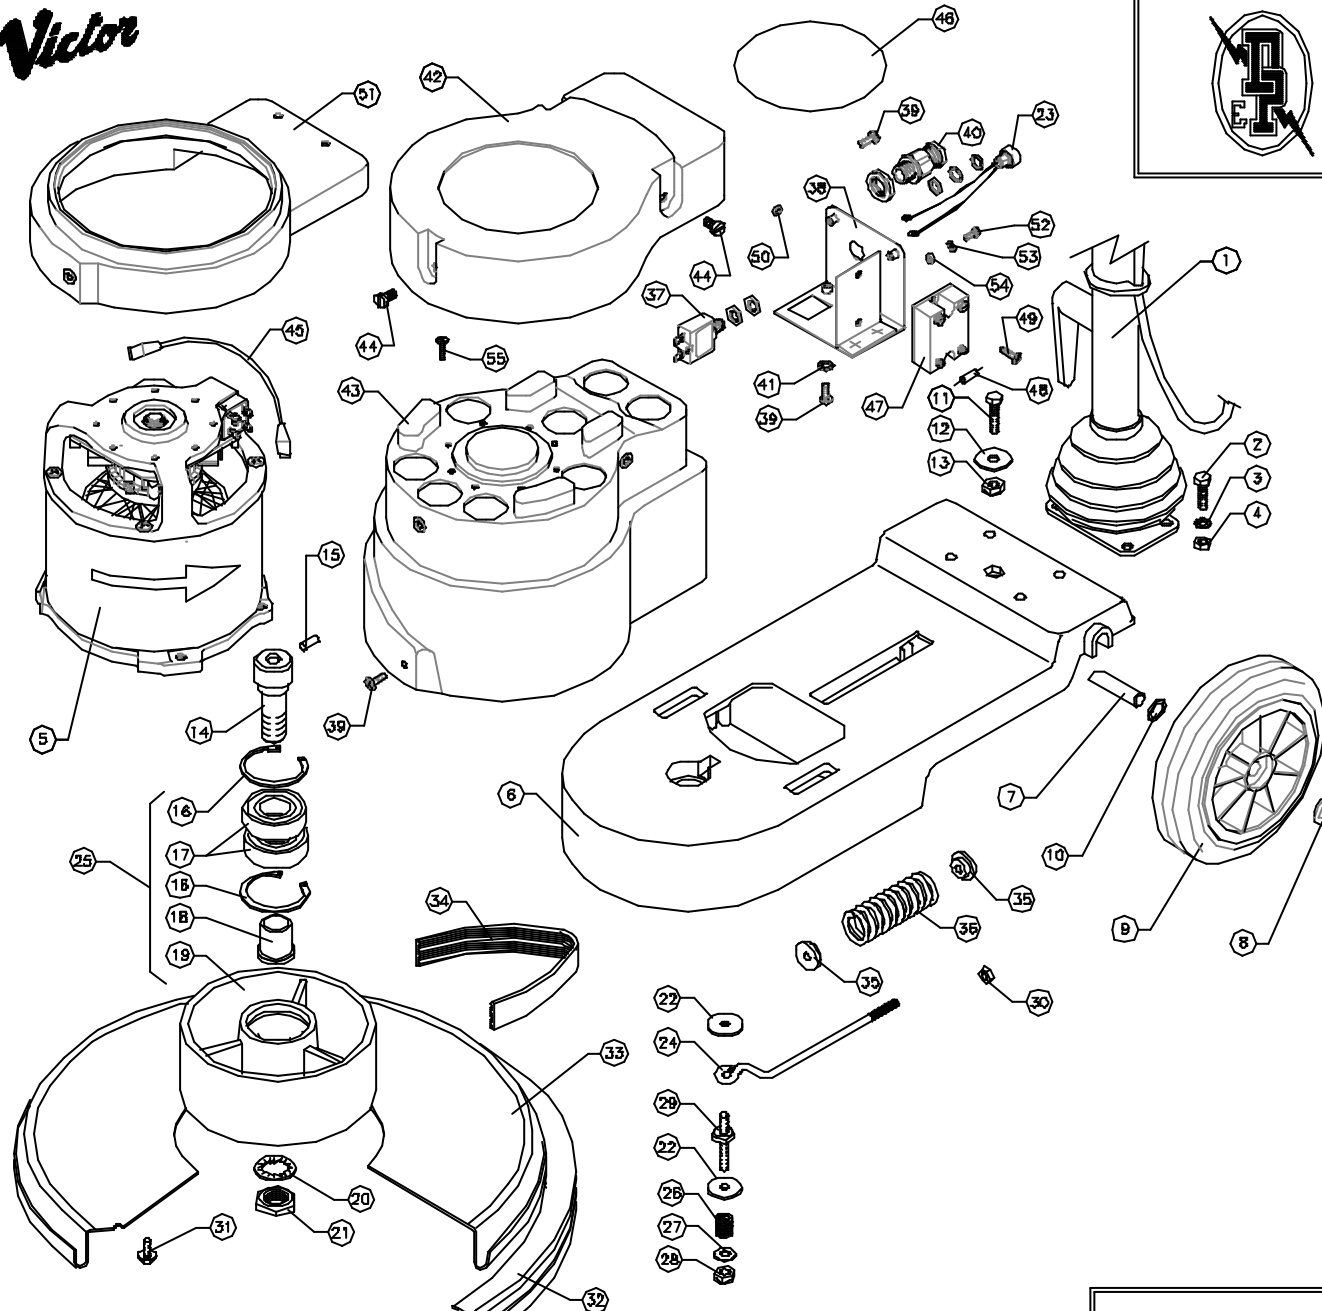

Victor

DOWDING & PLUMMER Ltd.

CALTHORPE HOUSE, STOCKFIELD ROAD,
BIRMINGHAM B27 6AP - ENGLAND

TEL: 0121-706-5771 FAX: 0121-708-1052

ITEM	PART No.	QTY.	DESCRIPTION
1	AYH1808	1	HANDLE ASSY.
2	MBX30BH	4	M8X30 HEX HEAD SCREW
3	M8WSP	4	M8 SPRING WASHER
4	MBN	4	M8 NUT
5	AYM2176	1	PM MOTOR ASSY 110v (#24 SHAFT)
6	A1123/E/GH	1	BASE CASTING - GREY HAMMER
7	A1657/PLTD	1	325mm WHEEL AXLE - PLATED
8	SBI3005/A	2	12mm STARLOCK CAP
9	SBI6100/NT	2	7" WHEEL - BLACK
10	SBI3686	2	WAVEY WASHER - PLW4
11	MBX35BH	1	M8X35 HEX HEAD SCREW
12	A1378	1	30X9X2.5 WASHER
13	MBNSB	1	M8 STIFF NUT
14	A1674	1	CENTRE FEED PULLEY BOLT
15	SBI5550	1	1/4" X 5/8" SELOCK PIN
16	SBI3485	2	CIRCLIP 52mm INTERNAL
17	SBI3412	2	BEARING - L125mm
18	A1456	1	BEARING SLEEVE
19	A1700	1	#157mm OUTPUT PULLEY
20	M2DWSH	1	M20 SHAKEPROOF WASHER
21	M20NH	1	M20 HALF NUT
22	A1378	6	WASHER (30X9X2.5mm)
23	C1537	1	SPEED CONTROLLER KNOB/LEAD ASSEMBLY
24	A1377	1	EYEBOLT
25	AYP1016	1	DRIVE PULLEY ASSY
26	A2132	3	MOTOR STUD SPRING
27	MBW	3	M8 PLAIN WASHER
28	MBNSB	3	M8 BINX STIFF NUT
29	A1223/PLTD	3	MOTOR DRIVE STUD
30	M6N	2	M6 NUT
31	M6X12TT	5	M6X12 TAPTITE SCREW
32	A1753/A/BL	1	1270mm BUFFER RING - BLACK
33	B1055/GH	1	BRUSH COVER - 40Dmm
34	SBI3823	1	22QJ16 POLYVEE DRIVE BELT
35	A1151	2	SPRING LOCATOR
36	A1159	1	BELT ADJUSTING SPRING
37	SBI5500	1	12A CIRCUIT BREAKER
38	C1831	1	CABLE ENTRY PANEL
39	M5X12BPP	5	M5X12 POZIFAN HEAD SCREW - BLACK
40	SBI5833	1	M16 CABLE GLAND
41	M5WSH	2	M5 SHAKEPROOF WASHER
42	C1833	1	MOTOR TOP COVER
43	C1832	1	MOTOR COVER
44	SBI6439	3	M6X12 NYLON PANHEAD SCREW SLOTTED
45	C14-14	1	RECTIFIER - CUT OUT LINK LEAD
46	SBI5477	1	VICTOR WORLD MOTOR TOP LABEL
47	SBI6353	1	SPEED CONTROLLER PSR 25
48	SBI6361	1	RESISTOR 0.66W 56KOHM
49	M4X10SF	2	M4X10 POZIDRIVE PANHEAD SCREW
50	M4N	2	M4 NUT
51	C1634	1	MOTOR EXHAUST COVER
52	M4X10SPE	1	M4X10 SCREW POZIFAN BRASS
53	M4WB	1	M4 WASHER BRASS
54	M4NB	1	M4 NUT BRASS
55	M4X12TT	4	M4X12 TAPTITE SCREW