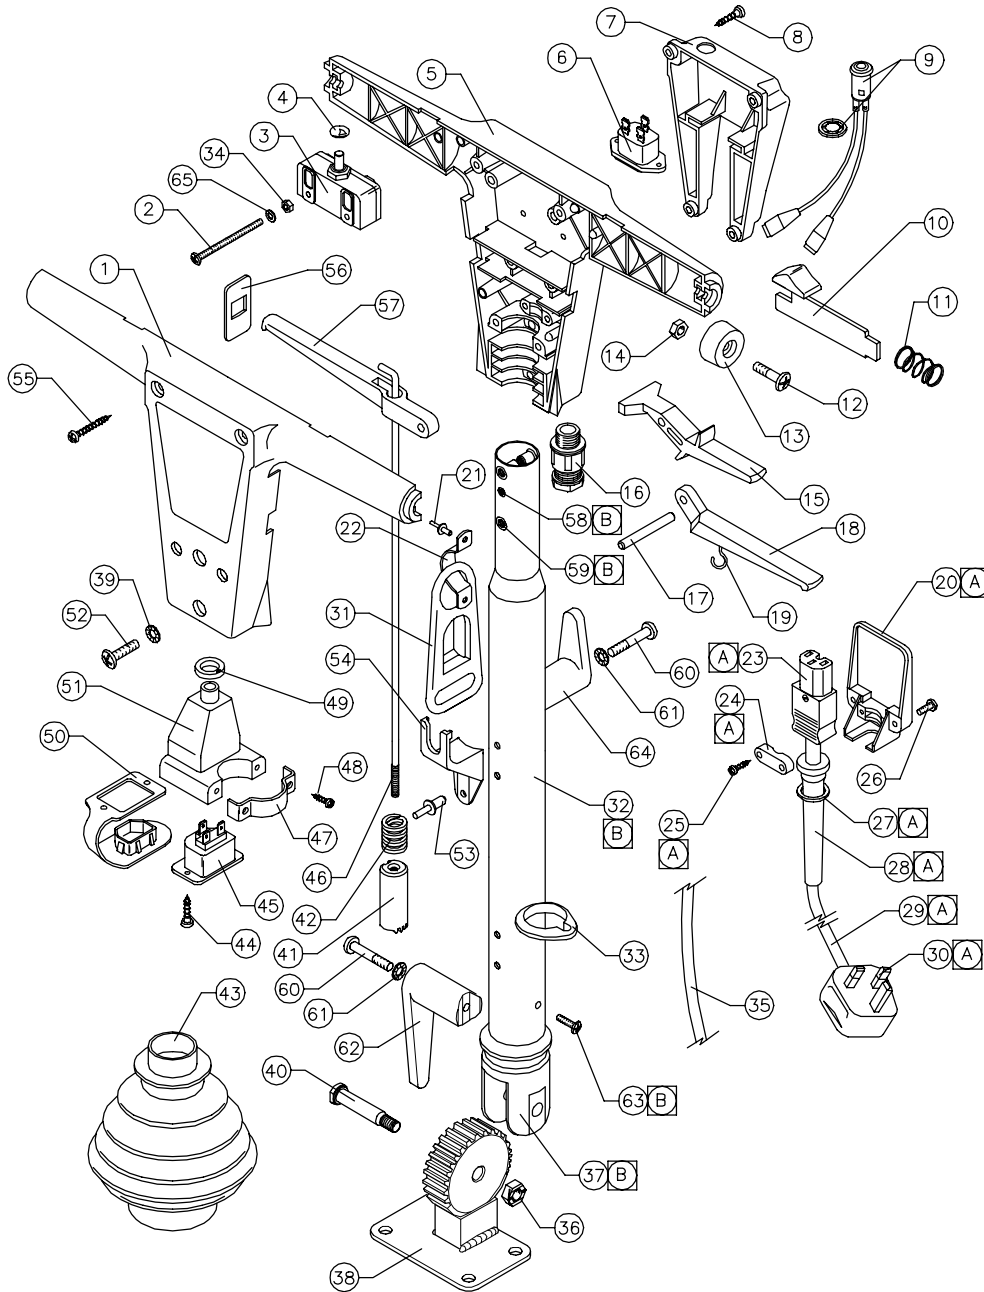

EUROPA HANDLE ASSY. AYH1811 220/240V

EUROPA HANDLE ASSY. AYH1811 220/240V

ITEM	PART No	QTY.	DESCRIPTION
1	SBI3759/WB	1	SWITCH BOX FRONT – MARINE BLUE
2	M4X 55PP	2	M4x55 POZIPAN SCREW
3	SBI3738	2	SINGLE POLE ON/OFF SWITCH
4	SBI3744	2	1/4" STARLOCK CAP
5	SBI3758/WB	1	SWITCH BOX BACK HALF – MARINE BLUE
6	SBI3650	1	INLET SOCKET
7	A1001/WB	1	HANDLE SOCKET BOX – MARINE BLUE
8	IN10X3-4PT	4	No10 x 3/4" PLASTITE SCREW
9	SBI5836	1	NEON LIGHT 200/250V – GREEN
10	A1621	2	TRIGGER RELEASE MOULDING
11	A1620	2	TRIGGER RELEASE SPRING
12	M6X20SP	2	M6x20 POZIPAN SCREW
13	SBI3764/WB	2	HANDLE END CAP – MARINE BLUE
14	M6N	2	M6 FULL NUT
15	SBI3760/BL	2	HANDLE SWITCH LEVER – BLACK
16	SBI3373	1	CABLE GLAND – M16
17	A1141	3	HANDLE LEVER PIVOT PIN
18	C1412/BL	1	HANDLE FLUID LEVER – BLACK
19	SBI3766	1	HANDLE FLUID LEVER HOOK
20	A1315/WB	1	CABLE INLET MOULDING – MARINE BLUE
21	SBI5772	2	"POP" RIVET ø3.2 x 8 (1/8" x 5/16")
22	A1649/GH	1	CABLE RESTRAINT BRACKET – GREY HAMMER
23	SBI3648	1	STRAIGHT CONNECTOR – REWIREABLE
24	SBI3765/WB	1	CABLE CLAMP – MARINE BLUE
25	IN8X5-8PP	2	No 8 x 5/8" POZIPAN HEAD SCREW
26	M4X10CHS	2	M4 x 10 SLOTTED SCREW
27	A1189/A	1	FIBRE WASHER ø17 x ø22 x 2.5
28	A1316/BL	1	GROMMET SLEEVE – BLACK
29	SBI3688	40Ft	CABLE 1.5mm – GREY
30	SBI3051/A	1	B.S. 13amp PLUG
31	SBI5482	1	CORD GUIDE – BLACK
32	C1515	1	DOWN TUBE
33	A1854	2	CABLE RETENTION RING
34	M4N	2	M4 NUT
35	C1542	52"	LEAD (1.5mm) 3 CORE
36	M8NSB	1	M8 BINX STIFF NUT
37	B1102	1	CLEVIS
38	C1471	1	WELDED GEAR ASSY.
39	M6SH	4	M6 SHAKEPROOF WASHER
40	A1896	1	PIVOT BOLT
41	A1741	1	HANDLE POSITION SELECTOR
42	A1743	1	SELECTOR SPRING
43	A1953	1	BELLOW 27mm DIA.
44	IN6X1-2PP	2	No.6 x 1/2" POZIPANHEAD SCREW
45	SBI5551	1	SOCKET OUTLET
46	A1852	1	800mm INSIDE BEND PULL ROD
47	A1807/GH	1	BRACKET QUICK RELEASE – GREY HAMMER
48	M5X30PP	2	M5 x 30 SPAX POZIDRIVE PANHEAD SCREW
49	SBI5602	1	RUBBER WASHER
50	A1746	1	HANDLE INLET SOCKET COVER
51	A1686	1	INLET SOCKET BOX MOULDING
52	M6X20SP	4	M6 x 20 POZIPAN SCREW
53	SBI5424	4	"POP" RIVET 3/16" x 1/2" LONG
54	B1062	2	BRACKET (QUICK RELEASE)
55	IN10X1.1-2PP	4	No 10 x 1 1/2" POZIPANHEAD SCREW
56	SBI3763/WB	2	HANDLE LEVER ENTRY SHIELD – MARINE BLUE
57	SBI3761/BL	1	HANDLE ADJUSTMENT LEVER – BLACK
58	SBI3771	1	M4 THIN SHEET NUTSERT
59	SBI3772	6	M6 THIN SHEET NUTSERT
60	M6X35PP	2	M6 x 35 POZIDRIVE PANHEAD SCREW
61	M6WSP	2	M6 SPRING WASHER
62	DP819/GH	1	CORD HOOK – GREY HAMMER
63	M4X12SC	1	M4 x 12 TRILOBE SCREW
64	C1380/GH	1	BRUSH HOOK – GREY HAMMER
65	M4SH	2	M4 SHAKEPROOF WASHER