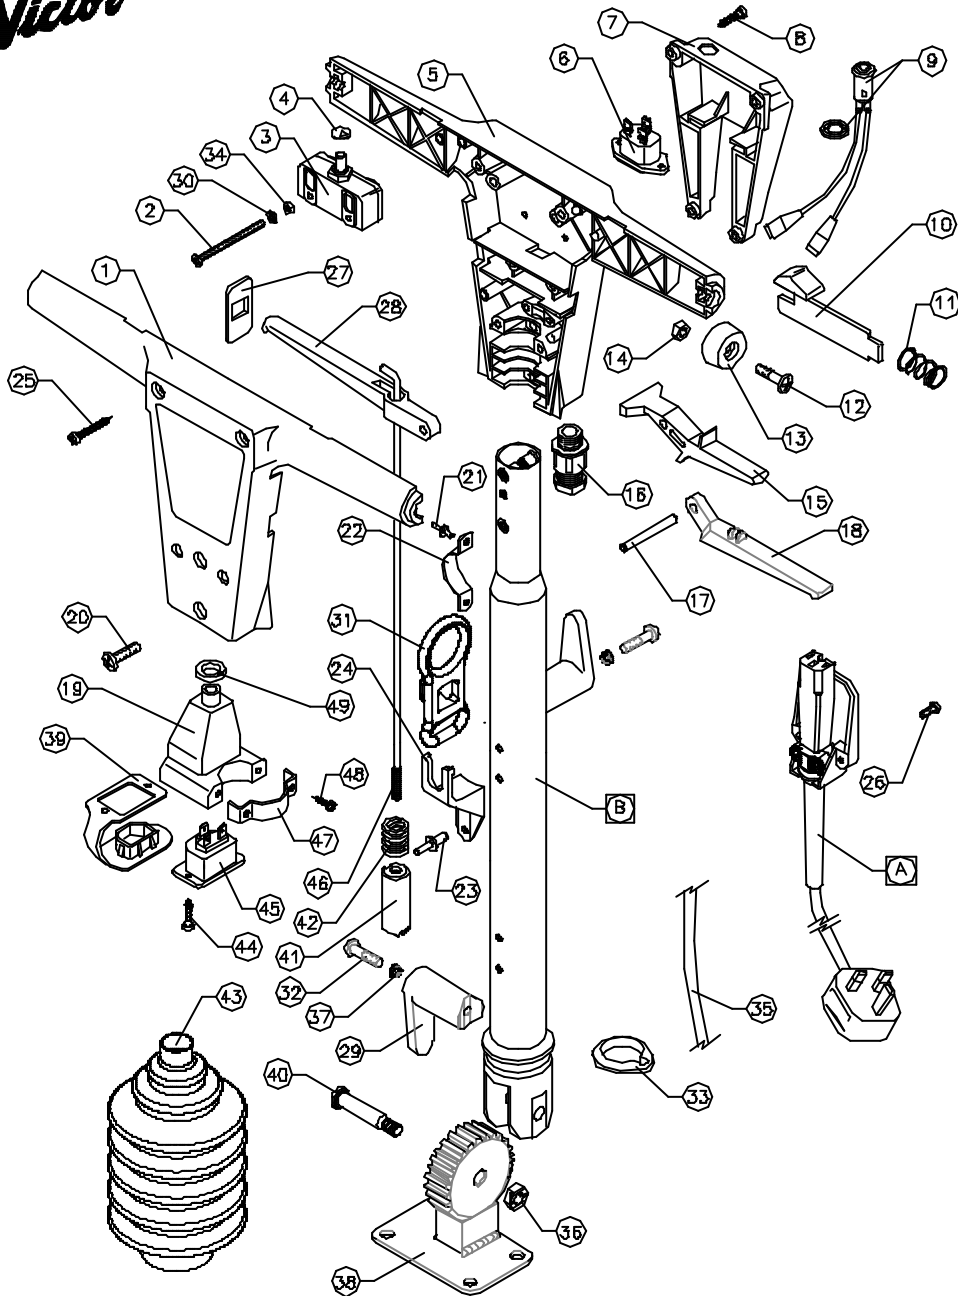

Victor

DOWDING & PLUMMER Ltd.

CALTHORPE HOUSE, STOCKFIELD ROAD,
BIRMINGHAM B27 6AP - ENGLAND

TEL: 0121-706-5771 FAX: 0121-708-1052

ITEM	PART No	QTY.	DESCRIPTION
1	SBI3759/WB	1	SWITCH BOX FRONT - MARINE BLUE
2	M4X 55PP	2	M4X55 POZIPAN SCREW
3	SBI3736	2	SINGLE POLE ON/OFF SWITCH
4	SBI3744	2	1/4" STARLOCK CAP
5	SBI3758/WB	1	SWITCH BOX BACK HALF - MARINE BLUE
6	SBI3650	1	INLET SOCKET
7	A1001/WB	1	HANDLE SOCKET BOX - MARINE BLUE
8	IN10X3-4PT	4	No10 x 3/4" PLASTITE SCREW
9	SBI5836	1	NEON LIGHT 200/250V - GREEN
10	A1621	2	TRIGGER RELEASE MOULDING
11	A1620	2	TRIGGER RELEASE SPRING
12	M6X20SP	2	M6X20 POZIPAN SCREW
13	SBI3764/WB	2	HANDLE END CAP - MARINE BLUE
14	M6N	2	M6 FULL NUT
15	SBI3760/BL	2	HANDLE SWITCH LEVER - BLACK
16	SBI3373	1	CABLE GLAND - M16
17	A1141	3	HANDLE LEVER PIVOT PIN
18	C1412/BL	1	HANDLE FLUID LEVER - BLACK
19	A1686	1	INLET SOCKET BDX MOULDING
20	DOB12	4	M6 x 20 POZIPAN SCREW
21	SBI5772	2	"POP" RIVET #3.2 x 6 (1/8" x 5/16")
22	A1648/GH	1	CABLE RESTRAINT BRACKET - GREY HAMMER
23	SBI5424	4	"POP" RIVET 3/16" x 1/2" LDNG
24	B1062	2	BRACKET (QUICK RELEASE)
25	IN10X1.1-2PP	4	No 10 x 1 1/2" POZIPANHEAD SCREW
26	M4X10CHS	2	M4 x 10 SLOTTED SCREW
27	SBI3763/WB	2	HANDLE LEVER ENTRY SHIELD - MARINE BLUE
28	SBI3761/BL	1	HANDLE ADJUSTMENT LEVER - BLACK
29	DO590	2	BRUSH / CABLE HOOK
30	M4SH	2	M4 SHAKEPROOF WASHER
31	DO550	1	CABLE RESTRAINT
32	M6X25PP	2	M6 x 25 POZIDRIVE PANHEAD SCREW
33	A1854	2	CABLE RETENTION RING
34	M4N	2	M4 NUT
35	C1642	1	LEAD (1.5mm) 3 CORE 62" LG
36	M6NSB	1	M6 BINX STIFF NUT
37	M6WSP	2	M6 SPRING WASHER
38	C1471	1	WELDED BEAR ASSY.
39	A1746	1	HANDLE INLET SOCKET COVER
40	A1896	1	PIVOT BOLT
41	A1741	1	HANDLE POSITION SELECTOR
42	A1743	1	SELECTOR SPRING
43	DO429	1	BELLOWS
44	IN6X1-2PP	2	No.6 x 1/2" POZIPANHEAD SCREW
45	SBI5651	1	SOCKET OUTLET
46	A1852	1	800mm INSIDE BEND PULL ROD
47	A1807/GH	1	BRACKET QUICK RELEASE - GREY HAMMER
48	M5X30PP	2	M5 x 30 SPAX POZIDRIVE PANHEAD SCREW
49	SBI5602	1	RUBBER WASHER

ITEM	ASSY No	QTY.	DESCRIPTION
A	AYC1046	1	CABLE ASSY - 15M 240V BLACK UK PLUG
B	AYT2D17/GH	1	DOWN TUBE ASSEMBLY-GREY HAMMER

WHEN ORDERING PLEASE QUOTE PART No. AND PART DESCRIPTION

AYH1811 - EUROPA HANDLE ASSY 240V