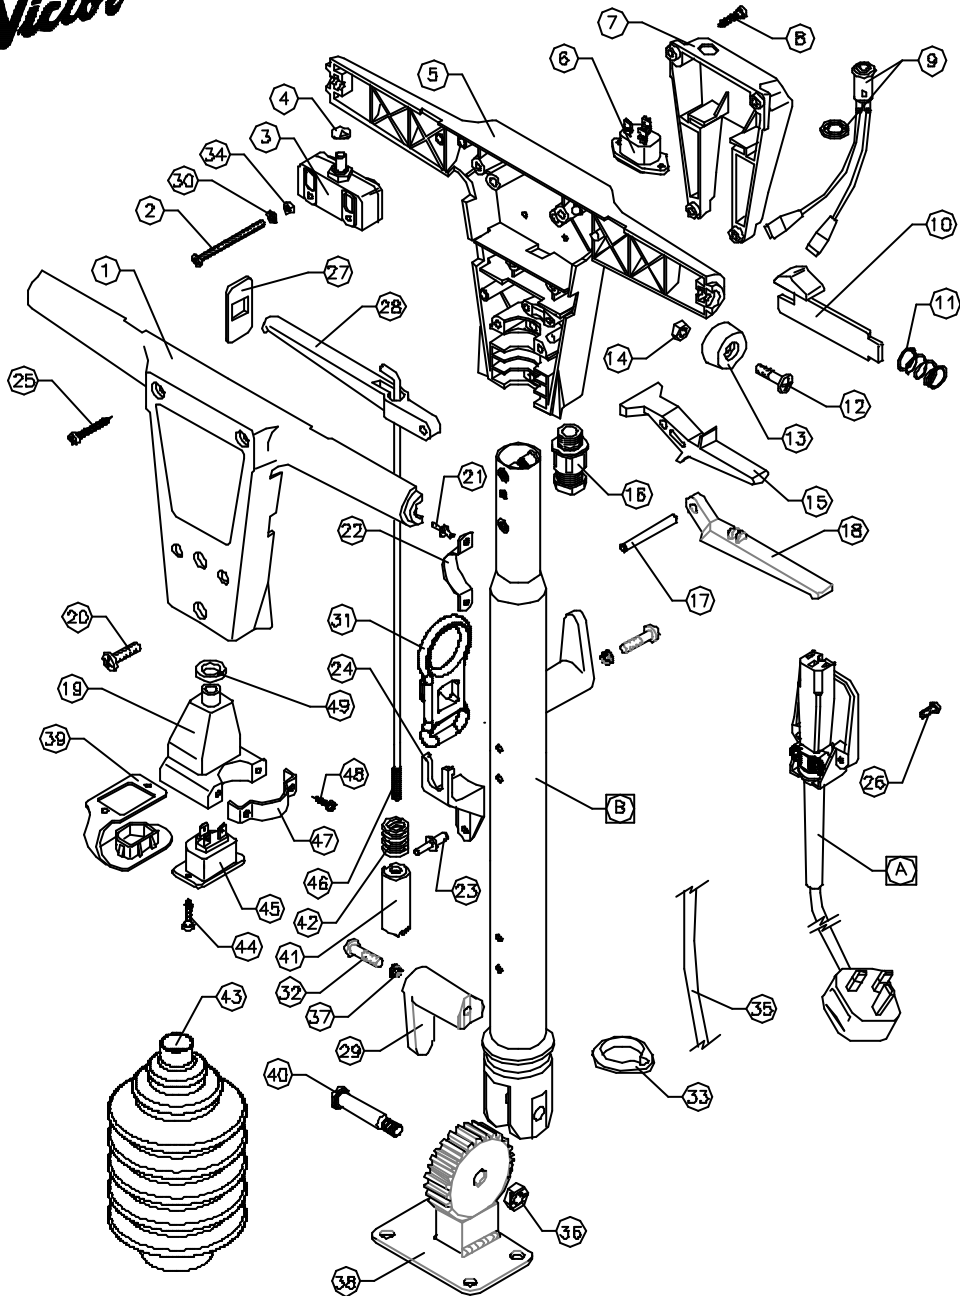

Victor

DOWDING & PLUMMER Ltd.

CALTHORPE HOUSE, STOCKFIELD ROAD,
BIRMINGHAM B27 6AP - ENGLAND

TEL: 0121-706-5771 FAX: 0121-708-1052

ITEM	PART No	QTY.	DESCRIPTION
1	SBI3759/BL	1	SWITCH BOX FRONT
2	M4X 55PP	2	M4X55 POZIPAN SCREW
3	SBI3736	2	SINGLE POLE ON/OFF SWITCH
4	SBI3744	2	1/4" STARLOCK CAP
5	SBI3758/BL	1	SWITCH BOX BACK HALF
6	SBI3650	1	INLET SOCKET
7	A1001/BL	1	HANDLE SOCKET BOX
8	IN10X3-4PT	4	No10 x 3/4" PLASTITE SCREW
9	SBI5836	1	NEON LIGHT 200/250V - GREEN
10	A1621	2	TRIGGER RELEASE MOULDING
11	A1620	2	TRIGGER RELEASE SPRING
12	M6X20SP	2	M6X20 POZIPAN SCREW
13	SBI3764/BL	2	HANDLE END CAP
14	M6N	2	M6 FULL NUT
15	SBI3760/BL	2	HANDLE SWITCH LEVER
16	SBI3373	1	CABLE GLAND - M16
17	A1141	3	HANDLE LEVER PIVOT PIN
18	C1412/BL	1	HANDLE FLUID LEVER
19	A1686	1	INLET SOCKET BDX MOULDING
20	D0812	4	M6 x 20 POZIPAN SCREW
21	SBI5772	2	"POP" RIVET 3.2 x 8 (1/8" x 5/16")
22	A1648/GH	1	CABLE RESTRAINT BRACKET - GREY HAMMER
23	SBI5424	4	"POP" RIVET 3/16" x 1/2" LDNG
24	B1062	2	BRACKET (QUICK RELEASE)
25	IN10X1.1-2PP	4	No 10 x 1 1/2" POZIPANHEAD SCREW
26	M4X10CHS	2	M4 x 10 SLOTTED SCREW
27	SBI3763/BL	2	HANDLE LEVER ENTRY SHIELD
28	SBI3761/BL	1	HANDLE ADJUSTMENT LEVER
29	D0590	2	BRUSH / CABLE HOOK
30	M4SH	2	M4 SHAKEPROOF WASHER
31	D0550	1	CABLE RESTRAINT
32	M6X25PP	2	M6 x 25 POZIDRIVE PANHEAD SCREW
33	A1854	2	CABLE RETENTION RING
34	M4N	2	M4 NUT
35	C1542	1	LEAD (1.5mm) 3 CORE 82" LG
36	M6NSB	1	M6 BINX STIFF NUT
37	M6WSP	2	M6 SPRING WASHER
38	C1471	1	WELDED BEAR ASSY.
39	A1746	1	HANDLE INLET SOCKET COVER
40	A1896	1	PIVOT BOLT
41	A1741	1	HANDLE POSITION SELECTOR
42	A1743	1	SELECTOR SPRING
43	D0429	1	BELLOWS
44	IN6X1-2PP	2	No.6 x 1/2" POZIPANHEAD SCREW
45	SBI5651	1	SOCKET OUTLET
46	A1852	1	800mm INSIDE BEND PULL ROD
47	A1807/GH	1	BRACKET QUICK RELEASE - GREY HAMMER
48	M5X30PP	2	M5 x 30 SPAX POZIDRIVE PANHEAD SCREW
49	SBI5602	1	RUBBER WASHER

ITEM	ASSY No	QTY.	DESCRIPTION
A	AYC1046	1	CABLE ASSY - 15M 240V BLACK UK PLUG
B	AYT2D17/GH	1	DOWN TUBE ASSEMBLY-GREY HAMMER

WHEN ORDERING PLEASE QUOTE PART No. AND PART DESCRIPTION

AYH1811 - EUROPA HANDLE ASSY 240V