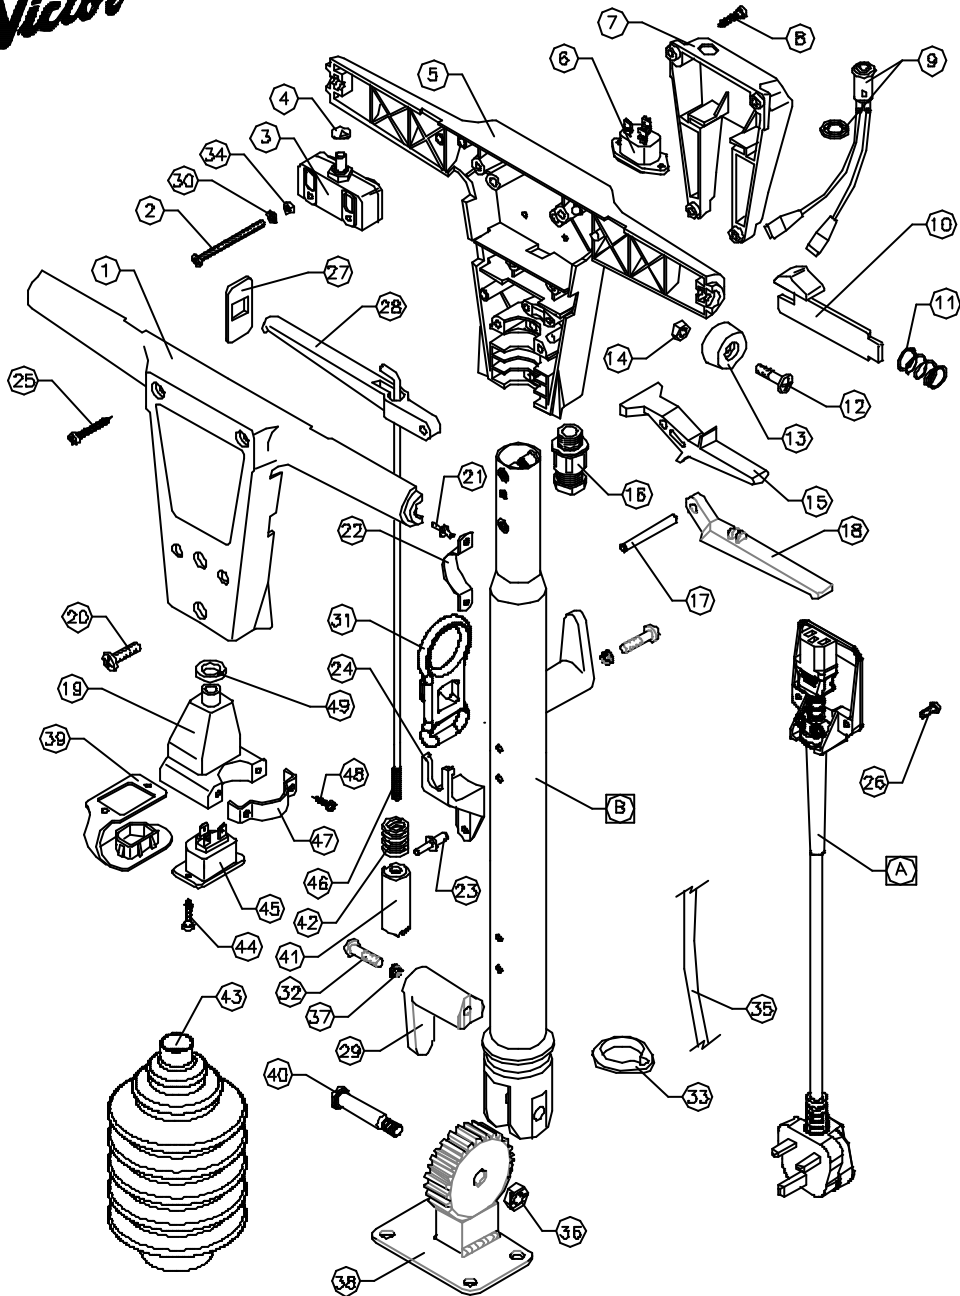

**Victor**

**DOWDING & PLUMMER Ltd.**

CALTHORPE HOUSE, STOCKFIELD ROAD,  
BIRMINGHAM B27 6AP - ENGLAND

TEL: 0121-706-5771 FAX: 0121-708-1052

ITEM	PART No	QTY.	DESCRIPTION
1	SBI3759/BL	1	SWITCH BOX FRONT
2	M4X 55PP	2	M4X55 POZIPAN SCREW
3	SBI3736	2	SINGLE POLE ON/OFF SWITCH
4	SBI3744	2	1/4" STARLOCK CAP
5	SBI3758/BL	1	SWITCH BOX BACK HALF
6	SBI3650	1	INLET SOCKET
7	A1001/BL	1	HANDLE SOCKET BOX
8	IN10X3-4PT	4	No10 x 3/4" PLASTITE SCREW
9	SBI5836	1	NEON LIGHT 200/250V - GREEN
10	A1621	2	TRIGGER RELEASE MOULDING
11	A1620	2	TRIGGER RELEASE SPRING
12	M6X20SP	2	M6X20 POZIPAN SCREW
13	SBI3764/BL	2	HANDLE END CAP
14	M6N	2	M6 FULL NUT
15	SBI3760/BL	2	HANDLE SWITCH LEVER
16	SBI3373	1	CABLE GLAND - M16
17	A1141	3	HANDLE LEVER PIVOT PIN
18	C1412/BL	1	HANDLE FLUID LEVER
19	A1686	1	INLET SOCKET BOX MOULDING
20	D0812	4	M6 x 20 POZIPAN SCREW
21	SBI5772	2	"POP" RIVET 3.2 x 8 (1/8" x 5/16")
22	A1648/GH	1	CABLE RESTRAINT BRACKET - GREY HAMMER
23	SBI5424	4	"POP" RIVET 3/16" x 1/2" LDNG
24	B1062	2	BRACKET (QUICK RELEASE)
25	IN10X1.1-2PP	4	No 10 x 1 1/2" POZIPANHEAD SCREW
26	M4X10CHS	2	M4 x 10 SLOTTED SCREW
27	SBI3763/BL	2	HANDLE LEVER ENTRY SHIELD
28	SBI3761/BL	1	HANDLE ADJUSTMENT LEVER
29	D0390	2	BRUSH / CABLE HOOK
30	M4SH	2	M4 SHAKEPROOF WASHER
31	D0550	1	CABLE RESTRAINT
32	M6X25PP	2	M6 x 25 POZIDRIVE PANHEAD SCREW
33	A1854	2	CABLE RETENTION RING
34	M4N	2	M4 NUT
35	C1542	1	LEAD (1.5mm) 3 CORE 82" LG
36	M6NSB	1	M6 BINX STIFF NUT
37	M6WSP	2	M6 SPRING WASHER
38	C1471	1	WELDED BEAR ASSY.
39	A1746	1	HANDLE INLET SOCKET COVER
40	A1896	1	PIVOT BOLT
41	A1741	1	HANDLE POSITION SELECTOR
42	A1743	1	SELECTOR SPRING
43	D0429	1	BELLOWS
44	IN6X1-2PP	2	No.6 x 1/2" POZIPANHEAD SCREW
45	SBI5651	1	SOCKET OUTLET
46	A1852	1	800mm INSIDE BEND PULL ROD
47	A1807/GH	1	BRACKET QUICK RELEASE - GREY HAMMER
48	M5X30PP	2	M5 x 30 SPAX POZIDRIVE PANHEAD SCREW
49	SBI5602	1	RUBBER WASHER