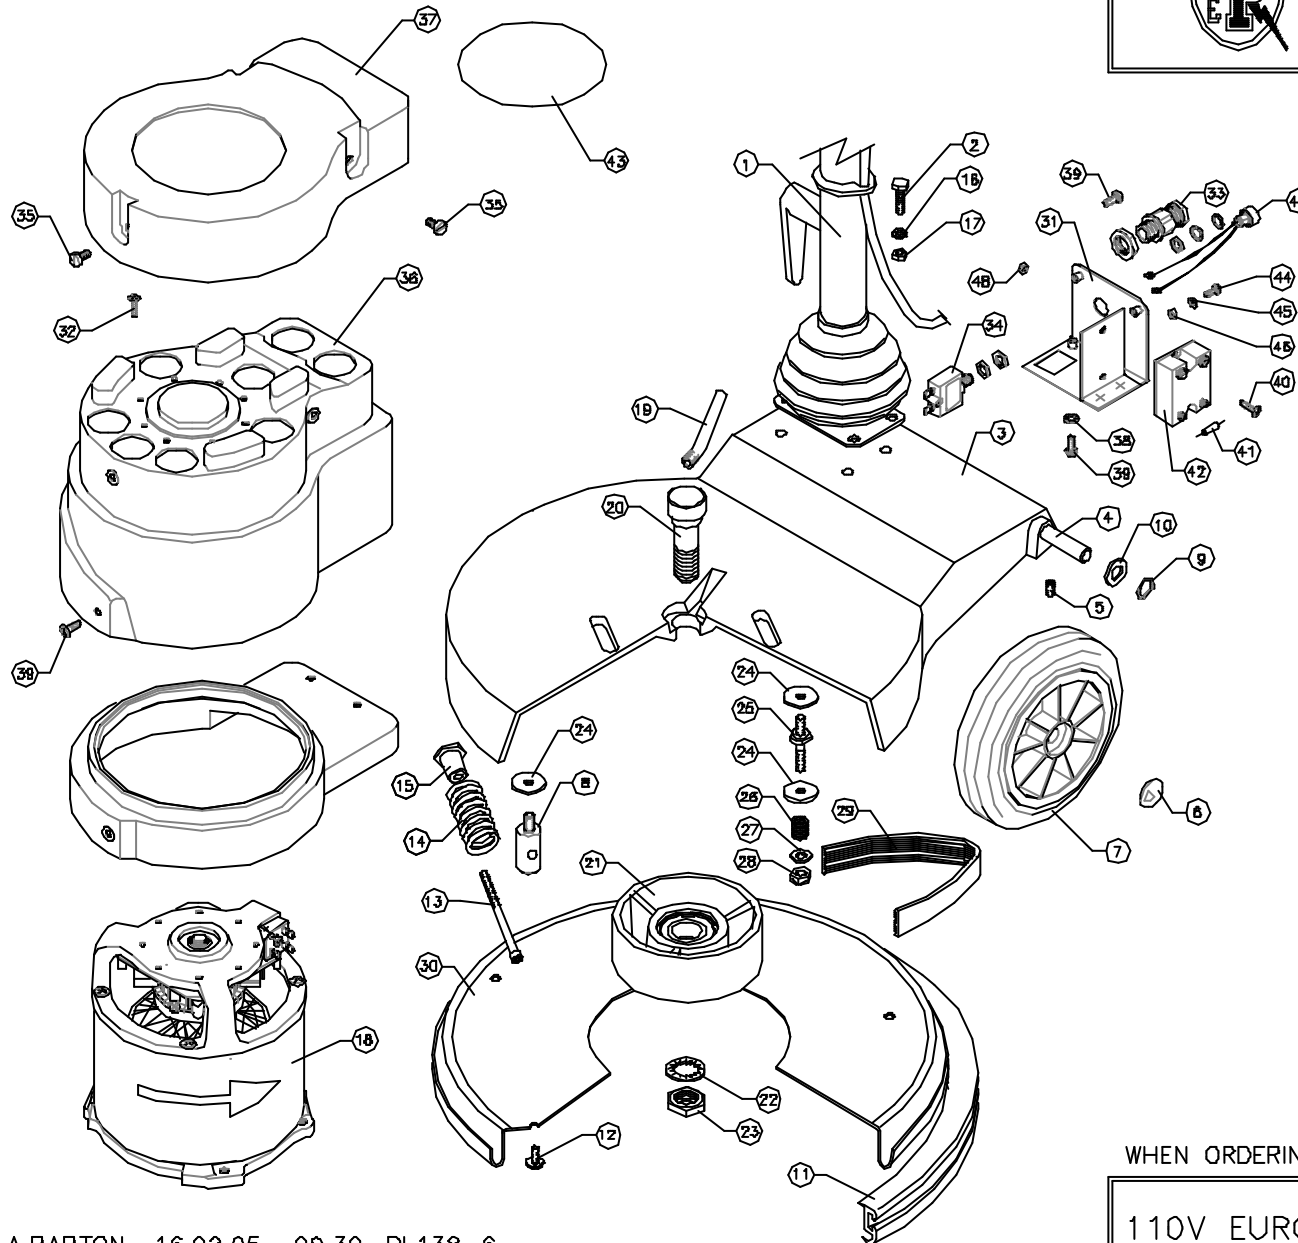

**Victor**

**DOWDING & PLUMMER Ltd.**

CALTHORPE HOUSE, STOCKFIELD ROAD,  
BIRMINGHAM B27 6AP - ENGLAND

TEL: 0121-706-5771 FAX: 0121-708-1052

ITEM	PART No.	QTY.	DESCRIPTION
1	AYH1810	1	HANDLE ASSY.
2	M8X30BH	4	M8 x 30HEX HEAD SCREW
3	A136B/B/GH	1	BASE CASTING - GREY HAMMER
4	A1878/PLTD	1	380mm WHEEL AXLE - PLATED
5	M6X8SC	1	M6 x 8 SOCKET GRUB SCREW
6	SBI3005/A	2	12mm STARLOCK CAP
7	SBI6100/NT	2	7" WHEEL - BLACK
8	A1766	1	MOTOR PILLAR STUD
9	SBI3666	2	WAVEY WASHER - PLW4
10	M12W	2	12mm PLAIN WASHER
11	A1753/B/BL	1	54" Q/R BUFFER RING - BLACK
12	M6X12TT	5	M6 x 12 TAPTITE SCREW
13	A1864	1	BELT TENSIONING SCREW - M6x9D
14	A1850	1	SPRING
15	A1865	1	SPRING RETAINER
16	M8NSP	4	M8 SPRING WASHER
17	M8N	4	M8 NUT
18	AYM2176	1	MOTOR ASSY. 1150w 110v 50hz
19	A1462/PLTD	1	WATER FEED PIPE-10mm PLATED
20	A1450/PLTD	1	PULLEY BOLT PLATED
21	AYP101B	1	Ø157mm OUTPUT PULLEY ASSEMBLY
22	M20WSH	1	M20 SHAKEPROOF WASHER
23	M20N	1	M20 FULL NUT
24	A137B	7	WASHER (30x9x2.5mm)
25	A1843	3	MOTOR STUD
26	A2132	3	MOTOR STUD SPRING
27	M8W	3	M8 PLAIN WASHER
28	M8NSB	3	M8 BINX STIFF NUT
29	SBI3823	1	220J18 POLYVEE DRIVE BELT
30	B1054/GH	1	BRUSH COVER PRESSING - 450mm
31	C1631	1	CABLE ENTRY PANEL
32	M4X12TT	4	M4X12 TAPTITE SCREW
33	SBI5833	1	M16 CABLE GLAND
34	SBI5500	1	12A CIRCUIT BREAKER
35	SBI6439	3	M6X12 NYLON PAN HEAD SCREW SLOTTED
36	C1632	1	MOTOR COVER
37	C1633	1	MOTOR TOP COVER
38	M5WSH	2	M5 SHAKEPROOF WASHER
39	M5X12BPP	5	M5X12 POZIPAN HEAD SCREW - BLACK
40	M4X105P	2	M4X10 POZIDRIVE PANHEAD SCREW
41	SBI6381	1	RESISTOR 0.68W 56kOHM
42	SBI6353	1	SPEED CONTROLLER PSR 25
43	SBI5477	1	VICTOR WORLD MOTOR TOP LABEL
44	M4X105PB	1	M4X10 SCREW POZIPAN BRASS
45	M4WB	1	M4 WASHER BRASS
46	M4NB	1	M4 NUT BRASS
47	C1537	1	SPEED CONTROLLER KNOB/LEAD ASSY

FROM 11.03.98 TO

A.BARTON 16.02.05 09.30 PL138-6

WHEN ORDERING PLEASE QUOTE PART No. AND PART DESCRIPTION

110V EUROPA 450 DRIVE ASSY VAR SP-VA258PM