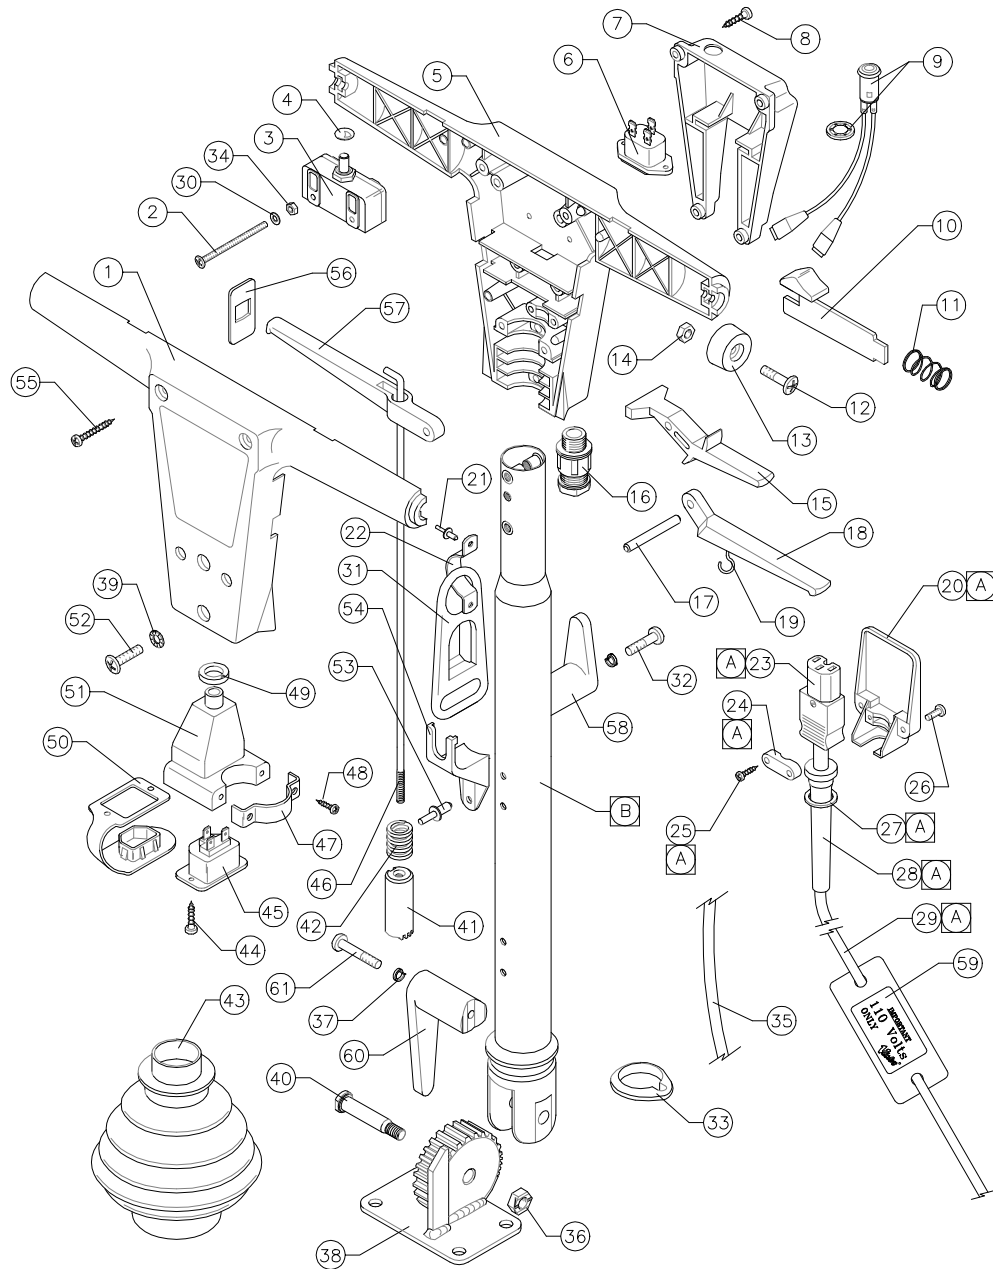

AYH1810 – EUROPA HANDLE ASSY – 110V

ITEM	PART No	QTY.	DESCRIPTION
1	SBI3759/WB	1	SWITCH BOX FRONT HALF – MARINE BLUE
2	M4X 55PP	2	M4x55 POZIPAN SCREW
3	SBI3738	2	SINGLE POLE ON/OFF SWITCH
4	SBI3744	2	1/4" STARLOCK CAP
5	SBI3758/WB	1	SWITCH BOX BACK HALF – MARINE BLUE
6	SBI3650	1	INLET SOCKET
7	A1001/WB	1	HANDLE SOCKET BOX – MARINE BLUE
8	IN10X3-4PT	4	No10 x 3/4" PLASTITE SCREW
9	SBI6173	1	NEON LIGHT 110V & RETAINING RING
10	A1621	2	TRIGGER RELEASE MOULDING
11	A1620	2	TRIGGER RELEASE SPRING
12	M6X20SP	2	M6x20 POZIPAN SCREW
13	SBI3764/WB	2	HANDLE END CAP – MARINE BLUE
14	M6N	2	M6 FULL NUT
15	SBI3760/BL	2	HANDLE SWITCH LEVER – BLACK
16	SBI3373	1	CABLE GLAND – M16
17	A1141	3	HANDLE LEVER PIVOT PIN
18	C1412/BL	1	HANDLE FLUID LEVER – BLACK
19	SBI3766	1	HANDLE FLUID LEVER HOOK
20	A1315/WB	1	CABLE INLET MOULDING – MARINE BLUE
21	SBI5772	2	"POP" RIVET $\phi 3.2 \times 8$ (1/8" x 5/16")
22	A1649/GH	1	CABLE RESTRAINT BRACKET – GREY HAMMER
23	SBI3648	1	STRAIGHT CONNECTOR – REWIREABLE
24	SBI3765/WB	1	CABLE CLAMP – MARINE BLUE
25	IN8X5-8PP	2	No 8 x 5/8" POZIPAN HEAD SCREW
26	M4X10CHS	2	M4 x 10 SLOTTED SCREW
27	A1189/A	1	FIBRE WASHER $\phi 17 \times \phi 22 \times 2.5$
28	A1316/BL	1	GROMMET SLEEVE – BLACK
29	SBI3688	40FT	CABLE 1.5mm – GREY
30	M4SH	2	M4 SHAKEPROOF WASHER
31	SBI5482	1	CORD GUIDE – BLACK
32	M6X25PPP	1	M6 x 25 POZIDRIVE PANHEAD SCREW
33	A1854	2	CABLE RETENTION RING
34	M4N	2	M4 NUT
35	C1542	52"	LEAD (1.5mm) 3 CORE
36	M8NSB	1	M8 BINX STIFF NUT
37	M6WSP	2	M6 SPRING WASHER
38	C1330	1	WELDED GEAR ASSY.
39	M6SH	4	M6 SHAKEPROOF WASHER
40	A1896	1	PIVOT BOLT
41	A1741	1	HANDLE POSITION SELECTOR
42	A1743	1	SELECTOR SPRING
43	A1953	1	BELLOW 27mm DIA.
44	IN6X1-2PP	2	No.6 x 1/2" POZIPANHEAD SCREW
45	SBI5551	1	SOCKET OUTLET
46	A1852	1	800mm INSIDE BEND PULL ROD
47	A1807/GH	1	BRACKET QUICK RELEASE – GREY HAMMER
48	M5X30PPP	2	M5 x 30 SPAX POZIDRIVE PANHEAD SCREW
49	SBI5602	1	RUBBER WASHER
50	A1746	1	HANDLE INLET SOCKET COVER
51	A1686	1	INLET SOCKET BOX MOULDING
52	M6X20SP	4	M6 x 20 POZIPAN SCREW
53	SBI5424	4	"POP" RIVET 3/16" x 1/2" LONG
54	B1062	2	BRACKET (QUICK RELEASE)
55	IN10X1.1-2PP	4	No 10 x 1 1/2" POZIPANHEAD SCREW
56	SBI3763/WB	2	HANDLE LEVER ENTRY SHIELD – MARINE BLUE
57	SBI3761/BL	1	HANDLE ADJUSTMENT LEVER – BLACK
58	D0390	1	BRUSH / CABLE HOOK
59	C1492	1	110V LABEL
60	DP819/BL	1	CORD HOOK – BLACK
61	M6X35PPP	1	M6 x 35 POZIDRIVE PANHEAD SCREW