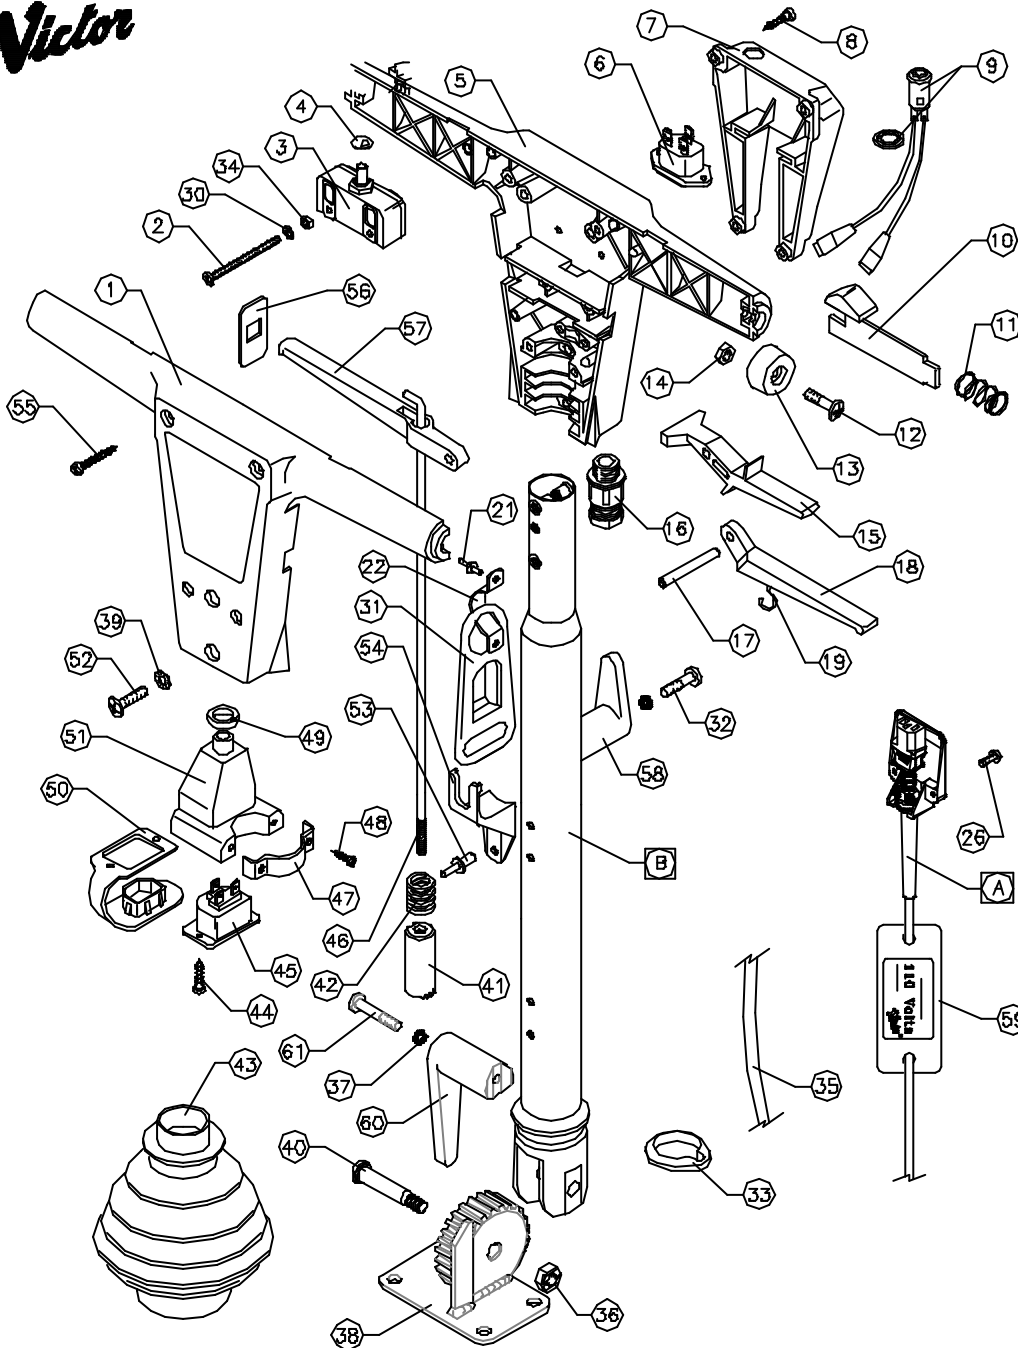

Victor

DOWDING & PLUMMER Ltd.
 CALTHORPE HOUSE, STOCKFIELD ROAD,
 BIRMINGHAM B27 6AP - ENGLAND
 TEL: 0121-706-5771 FAX: 0121-708-1052

ITEM	PART No	QTY.	DESCRIPTION
1	SB13756/BL	1	SWITCH BOX FRONT HALF
2	MAX 55FP	2	N4x55 POZIPAN SCREW
3	SB13738	2	SINGLE POLE ON/OFF SWITCH
4	SB13744	2	1/4" STARLOCK CAP
5	SB13738/BL	1	SWITCH BOX BACK HALF
6	SB13850	1	INLET SOCKET
7	A1881/BL	1	HANDLE SOCKET BOX
8	IN10X3-4PT	4	No10 x 3/4" PLASTITE SCREW
9	SB18173	1	NEON LIGHT 110V & RETAINING RING
10	A1821	2	TRIGGER RELEASE MouldING
11	A1820	2	TRIGGER RELEASE SPRING
12	MX20SP	2	N6x20 POZIPAN SCREW
13	SB13784/BL	2	HANDLE END CAP
14	M6N	2	N6 FULL NUT
15	SB13780/BL	2	HANDLE SWITCH LEVER
16	SB13373	1	CABLE GLAND - N16
17	A1141	3	HANDLE LEVER PIVOT PIN
18	C1412/BL	1	HANDLE FLUID LEVER
19	SB13788	1	HANDLE FLUID LEVER HOOK
20			
21	SB15772	2	*POP* RIVET #3.2 x 8 {1/8" x 3/16"}
22	A1848/CH	1	CABLE RESTRAINT BRACKET - GREY HAMMER
23			
24			
25			
26	MAX10CHS	2	N4 x 10 SLOTTED SCREW
27			
28			
29			
30	M4SH	2	N4 SHAKEPROOF WASHER
31	SB15482	1	CORD GUIDE - BLACK
32	MX23PP	1	N6 x 25 POZIDRIVE PANHEAD SCREW
33	A1854	2	CABLE RETENTION RING
34	M4N	2	N4 NUT
35	C1542	52"	LEAD (1.5mm) 3 CORE
36	M6NB	1	N6 BINX STIFF NUT
37	MXWSP	2	N6 SPRING WASHER
38	C133D	1	WELDED GEAR ASSY.
38	M6SH	4	N6 SHAKEPROOF WASHER
40	A1886	1	PIVOT BOLT
41	A1741	1	HANDLE POSITION SELECTOR
42	A1743	1	SELECTOR SPRING
43	A1953	1	BELLOW 27mm DIA.
44	INBx1-2FP	2	No.6 x 1/2" POZIPANHEAD SCREW
45	SB15551	1	SOCKET OUTLET
46	A1852	1	800mm INSIDE BEND FULL ROD
47	A1807/GH	1	BRACKET QUICK RELEASE - GREY HAMMER
48	MX30PP	2	N6 x 30 SPAX POZIDRIVE PANHEAD SCREW
49	SB15602	1	RUBBER WASHER
50	A1746	1	HANDLE INLET SOCKET COVER
51	A1886	1	INLET SOCKET BOX MouldING
52	MX20SP	4	N6 x 20 POZIPAN SCREW
53	SB15424	4	*POP* RIVET 3/16" x 1/2" LONG
54	B1082	2	BRACKET (QUICK RELEASE)
55	IN10X1.1-2FP	4	No 10 x 1 1/2" POZIPANHEAD SCREW
56	SB13763/BL	2	HANDLE LEVER ENTRY SHIELD
57	SB13761/BL	1	HANDLE ADJUSTMENT LEVER
58	DG38D	1	BRUSH / CABLE HOOK
59	C1482	1	110V LABEL
60	DPB19/BL	1	CORD HOOK - BLACK
61	N6x30PP	1	N6 x 30 POZIDRIVE PANHEAD SCREW