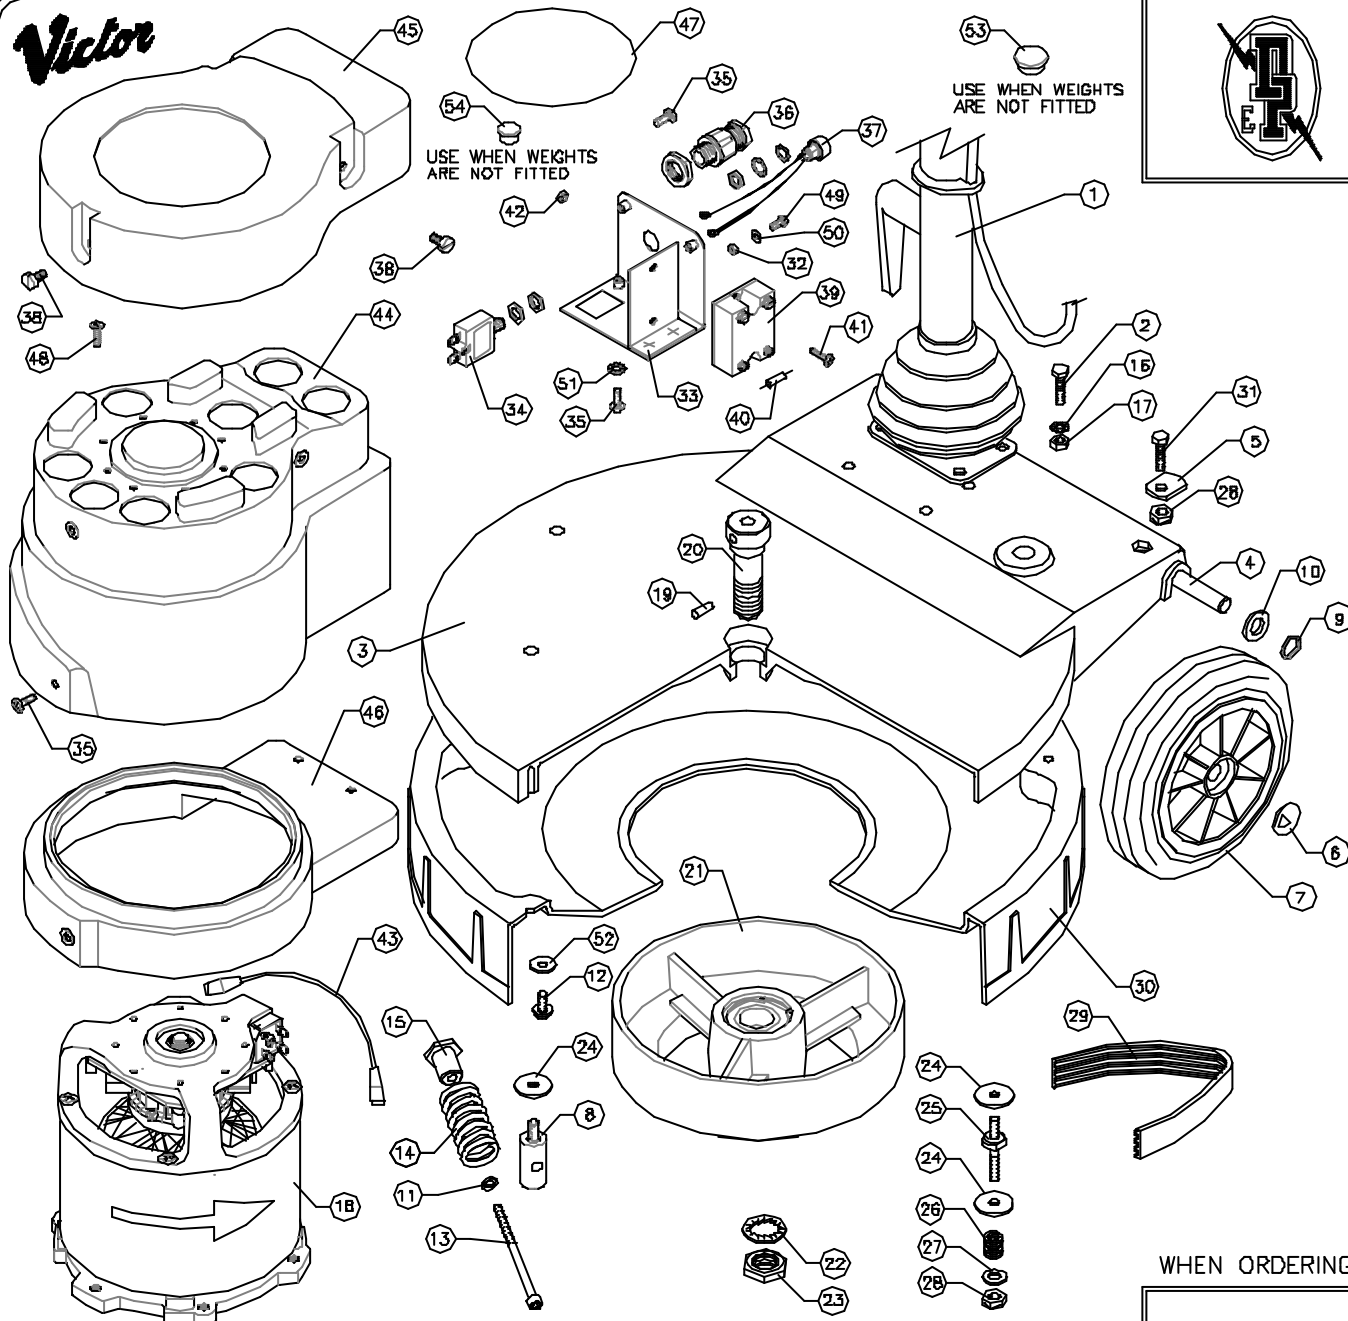

Victor

DOWDING & PLUMMER Ltd.

CALTHORPE HOUSE, STOCKFIELD ROAD,
BIRMINGHAM B27 6AP - ENGLAND

TEL: 0121-706-5771 FAX: 0121-708-1052

ITEM	PART No.	QTY.	DESCRIPTION
1	AYH1282	1	110V TROJAN HANDLE ASSY.
2	M8X30BH	4	M8 x 30 HEX HEAD SCREW
3	B1288/GH	1	BASE CASTING - GREY HAMMER
4	A1299/PLTD	1	430mm WHEEL AXLE - PLATED
5	A1849	2	AXLE CLAMP
6	SB13005/A	2	12mm STARLOCK CAP
7	SB16100/NT	2	7" WHEEL - BLACK
8	A1766	1	MOTOR PILLAR STUD
9	SB13666	2	WAVEY WASHER - PLW4
10	M12W	2	12mm PLAIN WASHER
11	M6W	1	6mm PLAIN WASHER
12	M6X20TT	5	M6 x 20 TAPTITE SCREW
13	A1864	1	BELT TENSIONING SCREW - M6x9D
14	A1850	1	SPRING
15	A1865	1	SPRING RETAINER
16	M8WSP	4	M8 SPRING WASHER
17	M8N	4	M8 NUT
18	AYM2176/A	1	MOTOR ASSY PMHG/55/7/1.1B 110V
19	SB15550	1	1/4" x 5/8" SELLOCK PIN
20	A1674	1	CENTRE FEED PULLEY BOLT
21	AYP1021	1	Ø214.5mm OUTPUT PULLEY ASSEMBLY
22	M2DWSH	1	M20 SHAKEPROOF WASHER
23	M20NH	1	M20 HALF NUT
24	A1378	7	WASHER (30x9x2.5mm)
25	A1843	3	MOTOR STUD
26	A2132	3	MOTOR STUD SPRING
27	M8W	3	M8 PLAIN WASHER
28	M8NSB	5	M8 BINX STIFF NUT
29	SB16768	1	28QJ16 POLYVEE DRIVE BELT
30	B1128	1	TROJAN UNDERSIDE COVER
31	M8X35BH	2	M8 x 35 HEX SCREW
32	M4NB	1	M4 NUT BRASS
33	C1631	1	CABLE ENTRY PANEL
34	SB15500	1	12A CIRCUIT BREAKER
35	M5X12BPP	4	M5 x 12 PAN HEAD SCREW BLACK
36	SB15833	1	M16 CABLE GLAND
37	C1537	1	SPEED CONTROLLER KNOB/LEAD ASSY
38	SB16439	3	M6 x 12 NYLON PAN HEAD SCREW SLOTTED
39	SB16393	1	SPEED CONTROLLER P5R Z0
40	SB16361	1	RESISTOR 0.68W 56KOHM
41	M4X10SP	2	M4 x 10 POZIPAN HEAD SCREW
42	M4N	2	M4 NUT
43	C1414	1	RECTIFIER - CUT OUT LINK LEAD
44	C1632	1	MOTOR COVER
45	C1633	1	MOTOR TOP COVER
46	C1634	1	MOTOR EXHAUST COVER
47	SB15477	1	VICTOR WORLD MOTOR TOP LABEL
48	M4X12TT	4	M4 x 12 TAPTITE SCREW
49	M4X10SPB	1	M4 x 10 POZIPAN BRASS
50	M4WB	1	M4 WASHER BRASS
51	M5WSH	2	M5 SHAKEPROOF WASHER
52	IL-4X3-4W	5	1/4"x3/4" PLAIN WASHER
53	SB16852	1	Ø18.4 PROTECTION PLUG
54	SB16855	2	Ø12.3 PROTECTION PLUG