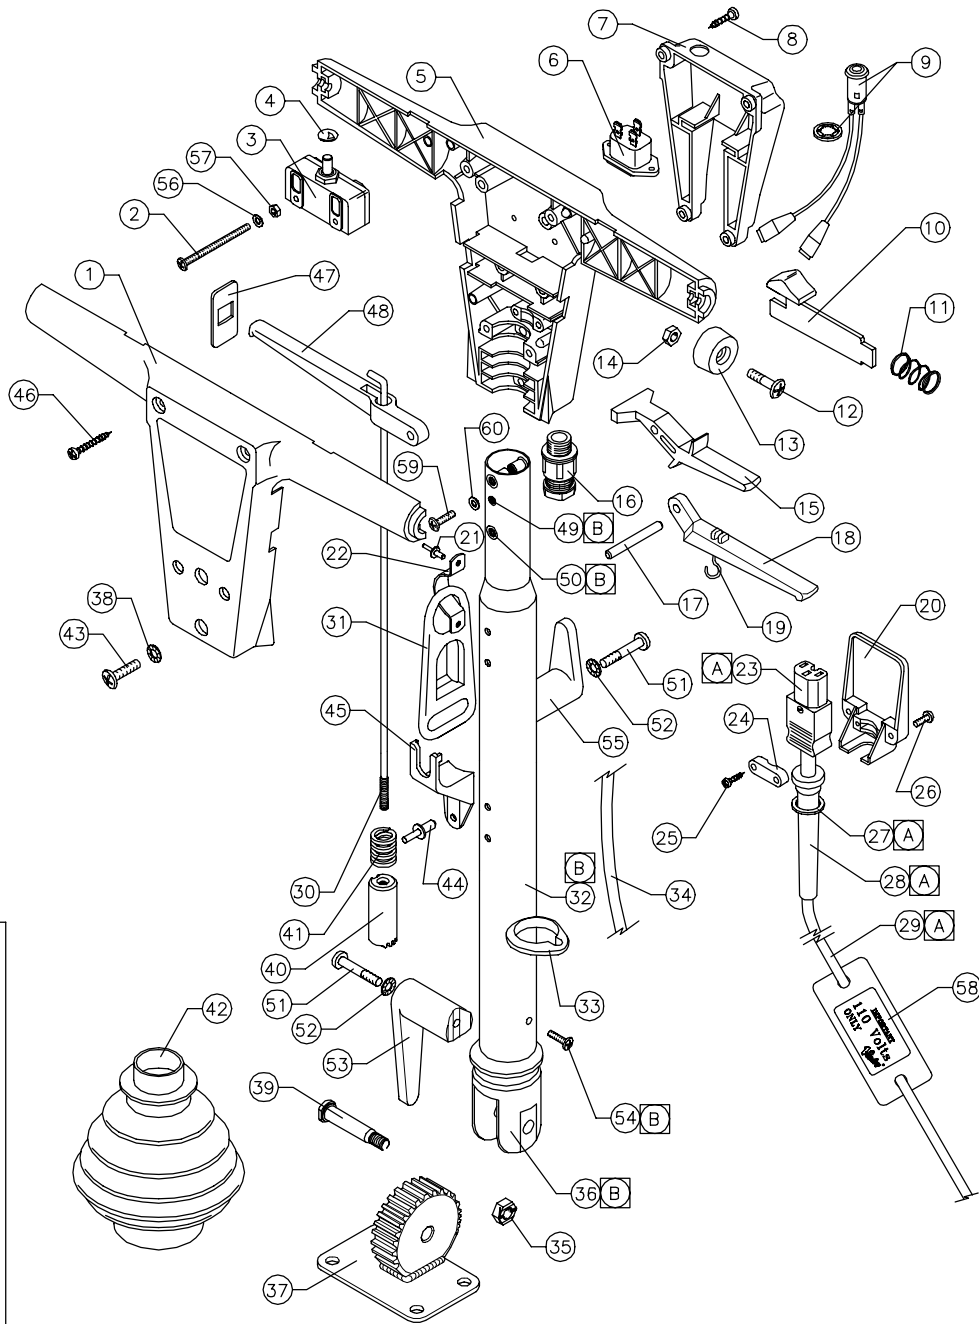

110V TROJAN HANDLE ASSY AYH1282

110V TROJAN HANDLE ASSY AYH1282

ITEM	PART No	QTY.	DESCRIPTION
1	SBI3759/WB	1	SWITCH BOX FRONT HALF - MARINE BLUE
2	M4X55PP	2	M4x55 POZIPAN SCREW
3	SBI3738	2	SINGLE POLE ON/OFF SWITCH
4	SBI3744	2	1/4" STARLOCK CAP
5	SBI3758/WB	1	SWITCH BOX BACK HALF - MARINE BLUE
6	SBI3650	1	INLET SOCKET
7	A1001/WB	1	HANDLE SOCKET BOX - MARINE BLUE
8	IN10X3-4PT	4	No10 x 3/4" PLASTITE SCREW
9	SBI6173	1	NEON LIGHT 110V & RETAINING RING
10	A1621	2	TRIGGER RELEASE MOULDING
11	A1620	2	TRIGGER RELEASE SPRING
12	M6X20SP	2	M6x20 POZIPAN SCREW
13	SBI3764/WB	2	HANDLE END CAP - MARINE BLUE
14	M6N	2	M6 FULL NUT
15	SBI3760/BL	2	HANDLE SWITCH LEVER-BLACK
16	SBI3373	1	CABLE GLAND - M16
17	A1141	3	HANDLE LEVER PIVOT PIN
18	C1412/BL	1	HANDLE FLUID LEVER-BLACK
19	SBI3766	1	HANDLE FLUID LEVER HOOK
20	A1315/WB	1	CABLE INLET MOULDING - MARINE BLUE
21	SBI5772	2	'POP' RIVET Ø3.2 x 8 (1/8" x 5/16")
22	A1649/GH	1	CABLE RESTRAINT BRACKET GREY HAMMER
23	SBI3648	1	STRAIGHT CONNECTOR - REWIREABLE
24	SBI3765/WB	1	CABLE CLAMP - MARINE BLUE
25	IN8X5-8PP	2	No 8 x 5/8" POZIPAN HEAD SCREW
26	M4X10CHS	2	M4 x 10 SLOTTED SCREW
27	A1189/A	1	FIBRE WASHER Ø17 x Ø22 x 2.5
28	A1316/BL	1	GROMMET SLEEVE BLACK
29	SBI5321	12M	CABLE 2.5mm
30	A1852	1	800mm INSIDE BEND PULL ROD
31	SBI5482	1	CORD GUIDE BLACK
32	C1379	1	DOWN TUBE
33	A1854	2	CABLE RETENTION RING
34	C1542	52"	DOWNLEAD (1.5mm) 3 CORE
35	M8NSB	1	M8 BINX STIFF NUT
36	B1102	1	CLEVIS
37	B1150	1	WELDED GEAR ASSY
38	M6SH	4	M6 SHAKEPROOF WASHER
39	A1896	1	PIVOT BOLT
40	A1741	1	HANDLE POSITION SELECTOR
41	A1743	1	SELECTOR SPRING
42	A1953	1	BELLOW 27mm DIA.
43	M6X20SP	4	M6 x 20 POZIPAN SCREW
44	SBI5424	4	'POP' RIVET 3/16" x 1/2" LONG
45	B1062	2	BRACKET (QUICK RELEASE)
46	IN10X1.1-2PP	4	No 10 x 1 1/2" POZIPANHEAD SCREW
47	SBI3763/WB	2	HANDLE LEVER ENTRY SHIELD - MARINE BLUE
48	SBI3761/BL	1	HANDLE ADJUSTMENT LEVER-BLACK
49	SBI3771	1	M4 THIN SHEET NUTSERT
50	SBI3772	6	M6 THIN SHEET NUTSERT
51	M6X35PP	2	M6 x 35 POZIDRIVE PANHEAD SCREW
52	M6WSP	2	M6 SPRING WASHER
53	DP819/GH	1	CORD HOOK-GREY HAMMER
54	M4X12SC	1	M4 x 12 TRILOBE SCREW
55	C1380/GH	1	BRUSH HOOK-GREY HAMMER
56	M4SH	2	M4 SHAKEPROOF WASHER
57	M4N	2	M4 NUT
58	C1492	1	110V LABEL
59	M4X10SPB	1	M4 x 10 POZIPAN BRASS
60	M4WB	1	4mm BRASS WASHER (9mm O/D)
ITEM	ASSY No	QTY.	DESCRIPTION
A	SBI5296	1	CABLE ASSEMBLY (ITEMS 23,27,28 & 29)
B	AYT2009	1	DOWN TUBE ASSEMBLY (ITEMS 32,36,49,50 & 54)