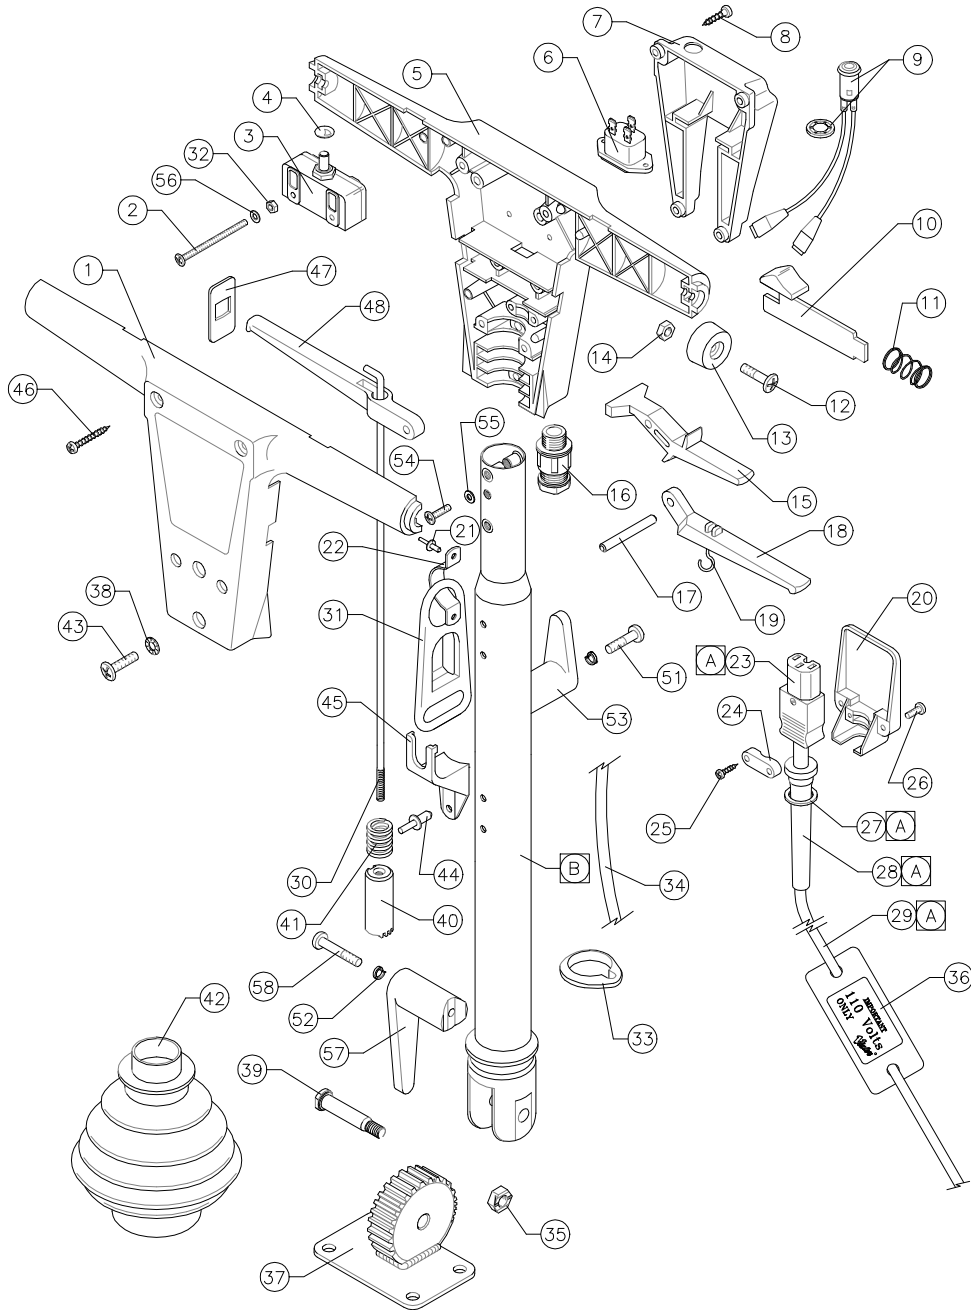

# AYH1282 – TROJAN HANDLE ASSY – 110V

ITEM	PART No	QTY.	DESCRIPTION
1	SBI3759/WB	1	SWITCH BOX FRONT HALF – MARINE BLUE
2	M4X55PP	2	M4x55 POZIPAN SCREW
3	SBI3738	2	SINGLE POLE ON/OFF SWITCH
4	SBI3744	2	1/4" STARLOCK CAP
5	SBI3758/WB	1	SWITCH BOX BACK HALF – MARINE BLUE
6	SBI3650	1	INLET SOCKET
7	A1001/WB	1	HANDLE SOCKET BOX – MARINE BLUE
8	IN10X3-4PT	4	No10 x 3/4" PLASTITE SCREW
9	SBI6173	1	NEON LIGHT 110V & RETAINING RING
10	A1621	2	TRIGGER RELEASE MOULDING
11	A1620	2	TRIGGER RELEASE SPRING
12	M6X20SP	2	M6x20 POZIPAN SCREW
13	SBI3764/WB	2	HANDLE END CAP – MARINE BLUE
14	M6N	2	M6 FULL NUT
15	SBI3760/BL	2	HANDLE SWITCH LEVER-BLACK
16	SBI3373	1	CABLE GLAND – M16
17	A1141	3	HANDLE LEVER PIVOT PIN
18	C1412/BL	1	HANDLE FLUID LEVER-BLACK
19	SBI3766	1	HANDLE FLUID LEVER HOOK
20	A1315/WB	1	CABLE INLET MOULDING – MARINE BLUE
21	SBI5772	2	'POP' RIVET $\phi$ 3.2 x 8 (1/8" x 5/16")
22	A1649/GH	1	CABLE RESTRAINT BRACKET GREY HAMMER
23	SBI3648	1	STRAIGHT CONNECTOR – REWIREABLE
24	SBI3765/WB	1	CABLE CLAMP – MARINE BLUE
25	IN8X5-8PP	2	No 8 x 5/8" POZIPAN HEAD SCREW
26	M4X10CHS	2	M4 x 10 SLOTTED SCREW
27	A1189/A	1	FIBRE WASHER $\phi$ 17 x $\phi$ 22 x 2.5
28	A1316/BL	1	GROMMET SLEEVE BLACK
29	SBI5321	12M	CABLE 2.5mm
30	A1852	1	800mm INSIDE BEND PULL ROD
31	SBI5482	1	CORD GUIDE BLACK
32	M4N	2	M4 NUT
33	A1854	2	CABLE RETENTION RING
34	C1542	52"	DOWNLEAD (1.5mm) 3 CORE
35	M8NSB	1	M8 BINX STIFF NUT
36	C1492	1	110V LABEL
37	B1150	1	WELDED GEAR ASSY
38	M6SH	4	M6 SHAKEPROOF WASHER
39	A1896	1	PIVOT BOLT
40	A1741	1	HANDLE POSITION SELECTOR
41	A1743	1	SELECTOR SPRING
42	A1953	1	BELLOW 27mm DIA.
43	M6X20SP	4	M6 x 20 POZIPAN SCREW
44	SBI5424	4	'POP' RIVET 3/16" x 1/2" LONG
45	B1062	2	BRACKET (QUICK RELEASE)
46	IN10X1.1-2PP	4	No 10 x 1 1/2" POZIPANHEAD SCREW
47	SBI3763/WB	2	HANDLE LEVER ENTRY SHIELD – MARINE BLUE
48	SBI3761/BL	1	HANDLE ADJUSTMENT LEVER-BLACK
49	SBI3771	1	M4 THIN SHEET NUTSERT
50	SBI3772	6	M6 THIN SHEET NUTSERT
51	M6X25PP	1	M6 x 25 POZIDRIVE PANHEAD SCREW
52	M6WSP	2	M6 SPRING WASHER
53	D0390	1	BRUSH / CABLE HOOK
54	M4X10SPB	1	M4 x 10 POZIPAN BRASS
55	M4WB	1	4mm BRASS WASHER (9mm O/D)
56	M4SH	2	M4 SHAKEPROOF WASHER
57	DP819/BL	1	CORD HOOK – BLACK
58	M6X35PP	1	M6 x 35 POZIDRIVE PANHEAD SCREW