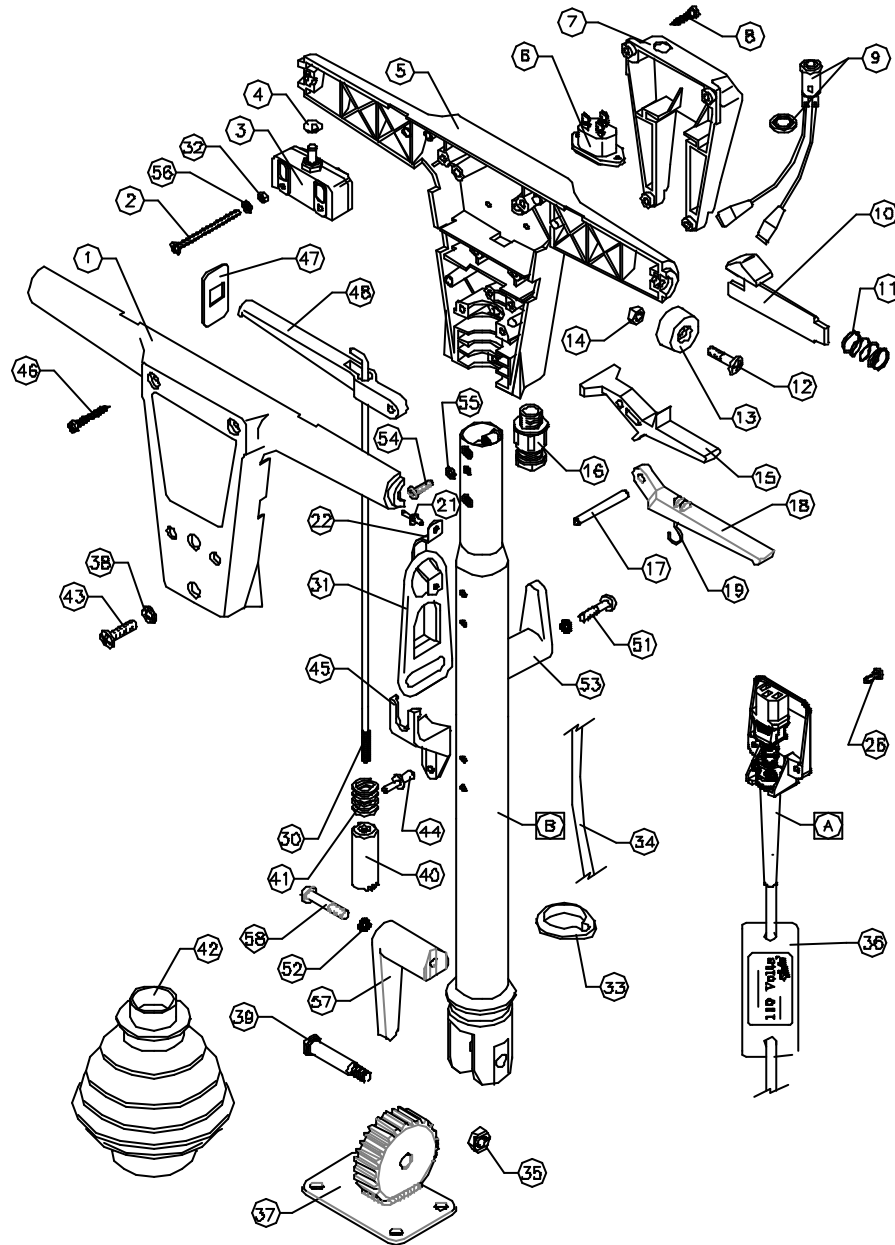

**Victor**

**DOWDING & PLUMMER Ltd.**

CALTHORPE HOUSE, STOCKFIELD ROAD,  
BIRMINGHAM B27 6AP - ENGLAND

TEL: 0121-706-5771 FAX: 0121-708-1052

ITEM	PART No	QTY.	DESCRIPTION
1	SBI3758/BL	1	SWITCH BOX FRONT HALF
2	MAX55PF	2	M4x55 POZPAN SCREW
3	SBI3738	2	SINGLE POLE ON/OFF SWITCH
4	SBI3744	2	1/4" STARLOCK CAP
5	SBI3708/BL	1	SWITCH BOX BACK HALF
6	SBI3650	1	INLET SOCKET
7	A1D01/BL	1	HANDLE SOCKET BOX
8	IN10X3-4PT	4	No10 x 3/4" PLASTIC SCREW
9	SBI8173	1	NEON LIGHT 110V & RETAINING RING
10	A1021/BL	2	TRIGGER RELEASE MouldING
11	A1620	2	TRIGGER RELEASE SPRING
12	MAX205P	2	M6x20 POZPAN SCREW
13	SBI3764/BL	2	HANDLE END CAP
14	M6N	2	M6 FULL NUT
15	SBI3760/BL	2	HANDLE SWITCH LEVER
16	SBI3373	1	CABLE GLAND - M16
17	A1141	3	HANDLE LEVER PIVOT PIN
18	C1412/BL	1	HANDLE FLUID LEVER
19	SBI3766	1	HANDLE FLUID LEVER HOOK
20			
21	SBI5772	2	*POP RIVET #3.2 x 8 (1/8" x 5/16")
22	A1649/GH	1	CABLE RESTRAINT BRACKET GREY HAMMER
23			
24			
25			
A	D1000	1	HIGH VISIBILITY UK CABLE PACK ASSY (PLUG TO BE REMOVED)
B	AYTZ008	1	DOWN TUBE ASSEMBLY
26	MAX10CHS	2	M4 x 10 SLOTTED SCREW
27			
28			
29			
30	A1852	1	800mm INSIDE BEND PULL ROD
31	SBI5482	1	CORD GUIDE BLACK
32	M4N	2	M4 NUT
33	A1854	2	CABLE RETENTION RING
34	C1542	52"	DOWNLEAD (1.5mm) 3 CORE
35	M8NSB	1	M8 BINX STIFF NUT
36	C1482	1	110V LABEL
37	B1100	1	WELDED GEAR ASSY
38	M6SH	4	M6 SHAKEPROOF WASHER
39	A1808	1	PIVOT BOLT
40	A1741	1	HANDLE POSITION SELECTOR
41	A1743	1	SELECTOR SPRING
42	A1853	1	BELLOW 27mm DIA.
43	MAX205P	4	M6 x 20 POZIPAN SCREW
44	SBI5424	4	*POP RIVET 3/16" x 1/2" LONG
45	B1082	2	BRACKET (QUICK RELEASE)
46	IN10X1.1-2PF	4	No 10 x 1 1/2" POZIPANHEAD SCREW
47	SBI3763/BL	2	HANDLE LEVER ENTRY SHIELD
48	SBI3761/BL	1	HANDLE ADJUSTMENT LEVER
49	SBI3771	1	M4 THIN SHEET NUTSERT
50	SBI3772	6	M6 THIN SHEET NUTSERT
51	MAX25PF	1	M6 x 25 POZIDRIVE PANHEAD SCREW
52	M6WSP	2	M6 SPRING WASHER
53	D0390	1	BRUSH / CABLE HOOK
54	MAX105PF	1	M4 x 10 POZIPAN BRASS
55	M4W8	1	4mm BRASS WASHER (8mm O/D)
56	M4SH	2	M4 SHAKEPROOF WASHER
57	DPB18/BL	1	CORD HOOK - BLACK
58	MAX35PF	1	M6 x 35 POZIDRIVE PANHEAD SCREW