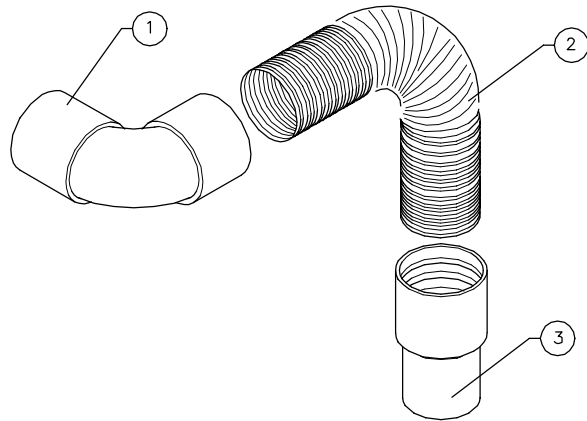

Victor

DOWDING & PLUMMER Ltd.

CALTHORPE HOUSE, STOCKFIELD ROAD,
BIRMINGHAM B27 6AP – ENGLAND

TEL: 0121-706-5771 FAX: 0121-708-1052

ITEM	PART No.	QTY.	DESCRIPTION
1	C1437	1	90° HOSE END
2	SBI6136/A	200mm	STRETCH HOSE – BLACK
3	SBI5668	1	HOSE SLEEVE 32mm – BLACK

FROM 27.01.99 TO

D.ELMES 27/01/99 12:33 PL149-3

WHEN ORDERING PLEASE QUOTE PART No. AND PART DESCRIPTION

HOSE ASSY FOR BRUSH SKIRT – AYH2025