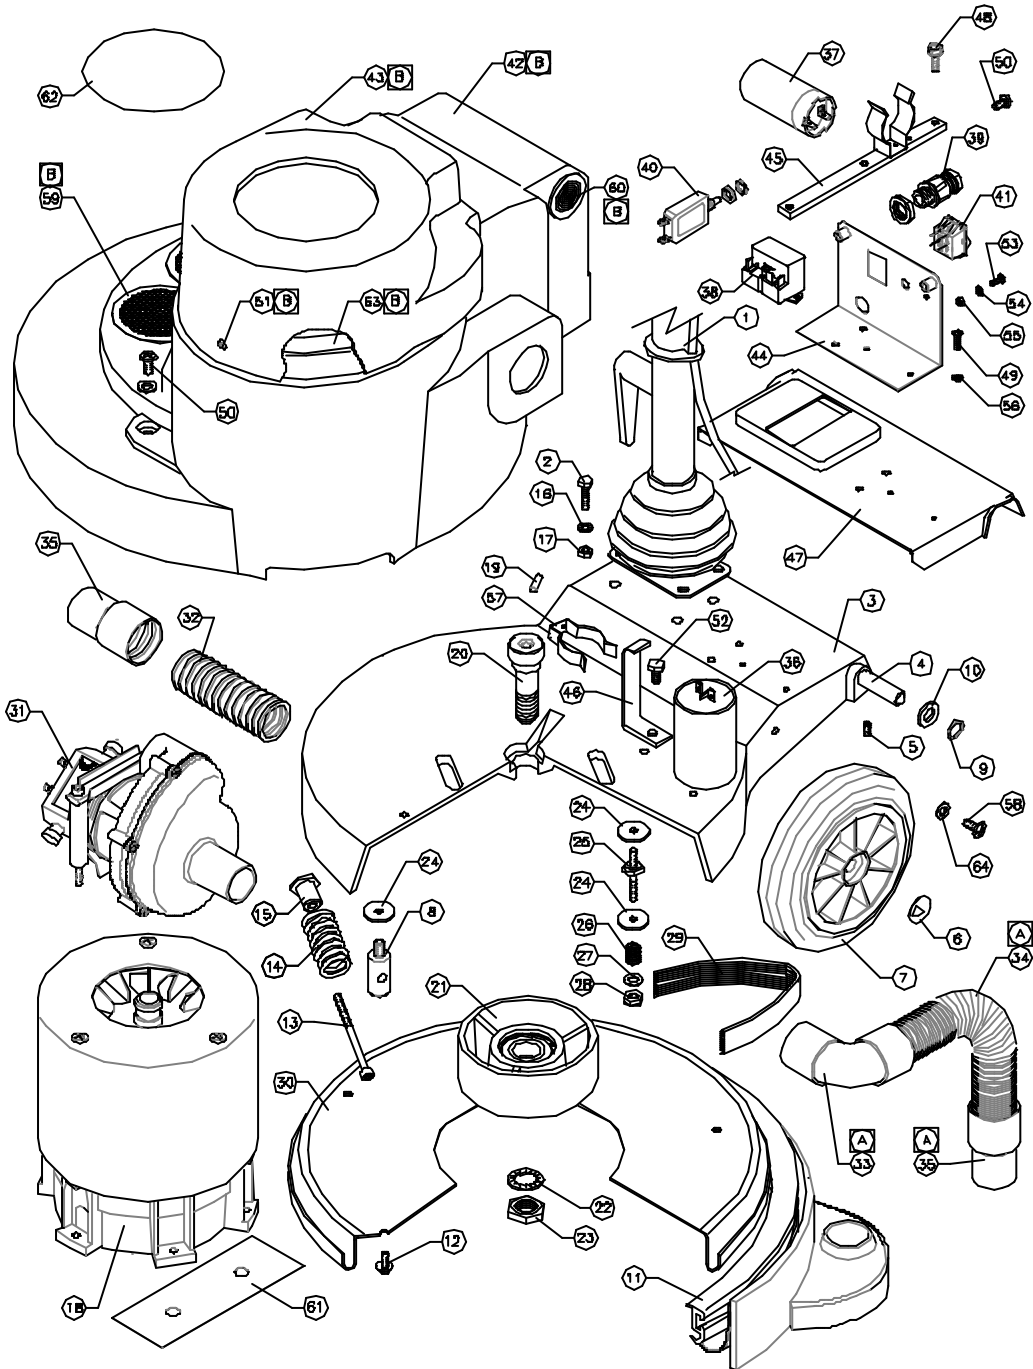

VA4537 AIRFLOW SUPER HIGH SP 240/220V RANGE

M.TONKS 18/06/02 D8:2B PL154-11

VA4537 AIRFLOW SUPER HIGH SP 240/220V RANGE

ITEM	PART No.	QTY.	DESCRIPTION
1	SEE TABLE	1	HANDLE ASSY.
2	M8X30BH	4	M8 x 30 HEX HEAD SCREW
3	C1426	1	BASE CASTING
4	A187B/PLTD	1	WHEEL AXLE PLATED 380mm
5	M6X8SC	1	M6 x 8 SOCKET GRUB SCREW
6	SB13005/A	2	12mm STARLOCK CAP
7	SB16101/NT	2	200mm WHEEL - REINFORCED BLACK
8	A1766	1	MOTOR PILLAR STUD
9	SB13666	2	WAVEY WASHER - PLW4
10	M12W	2	12mm PLAIN WASHER
11	AYS1017	1	AIRFLOW SKIRT ASSEMBLY
12	M6X12TT	5	M6 x 12 TAPTITE SCREW
13	A1864	1	BELT TENSIONING SCREW - M6x90
14	A1850	1	SPRING
15	A1865	1	SPRING RETAINER
16	MBWSP	4	M8 SPRING WASHER
17	MBN	4	M8 NUT
18	SEE TABLE	1	MOTOR ASSY.
19	SB15550	1	1/4" x 5/8" SELOCK PIN
20	A1674	1	CENTRE FEED PULLEY BOLT
21	AYP1016	1	Ø157mm OUTPUT PULLEY ASSEMBLY
22	M20WSH	1	M20 SHAKEPROOF WASHER
23	M20NH	1	M20 HALF NUT
24	A1378	7	WASHER (30x9x2.5mm)
25	A1843	3	MOTOR STUD
26	A2132	3	MOTOR STUD SPRING
27	MBW	3	M8 PLAIN WASHER
28	MBNSB	3	M8 BINX STIFF NUT
29	SB13823	1	220J16 POLYVEE DRIVE BELT
30	B1054/GH	1	BRUSH COVER PRESSING - 450mm
31	AYM1405	1	VAC MOTOR ASSY. 220/240V
32	SB15669	140mm	HOSE P/E Ø32
33	C1437	1	90° HOSE END
34	SB16136/A	200mm	STRETCH HOSE
35	SB15668	2	HOSE SLEEVE 32mm BLACK
36	SB15311	1	RUN CAPACITOR 30 MFD
37	SB15228	1	START CAPACITOR 125 MFD
38	SB13658	1	2CR4-25B START RELAY
39	SB15833	1	M16 CABLE GLAND
40	SB15500	1	CIRCUIT BREAKER 12 AMP
41	C1715	1	ROCKER SWITCH
42	C1416/A	1	MAIN BODY COVER
43	C1637	1	MOTOR TOP COVER
44	C1770	1	SWITCH MOUNTING PLATE
45	C1536	1	VAC MOTOR/CAPACITOR MOUNTING BAR
46	C1520	1	CAPACITOR MOUNTING BRACKET
47	C1421	1	BASE CASTING REAR COVER
48	M6X20TT	2	M6 x 20 TAPTITE HEX HEAD SCREW
49	M3X16SP	2	M3 x 16 POZIPAN HEAD SCREW
50	M6X12SP	3	M6 x 12 POZIPAN HEAD SCREW
51	SB16385	3	EXPANSION RIVET Ø5
52	MBX12BH	1	M8 x 12 HEX HEAD SCREW
53	M4X12SPB	1	M4 x 12 SCREW POZIPAN BRASS
54	M4WB	1	M4 WASHER BRASS
55	M4NB	1	M4 NUT BRASS
56	M3WSP	2	M3 SPRING WASHER
57	SB16175	1	SPRING CLIP
58	M6X12BPPTT	2	M6X12 POZIPAN HEAD TAPTITE SCREW BLACK
59	SB16391	2	AIR VENT GRILLE PLATE LARGE BLACK
60	SB16392	2	AIR VENT GRILLE PLATE SMALL
61	C1553	2	MELANEX STRIP
62	SB15477	1	VICTOR WORLD MOTOR TOP LABEL
63	C1621	1	FOAM STRIP SEAL
64	M6WB	3	M6 WASHER BLACK
<u>ASSY No.</u>			
A	AYH2025	1	HOSE ASSY FOR BRUSH SKIRT (INCLUDES ITEMS:33,34&35)
B	C1560/A	1	MOTOR BODY COVER ASSY (INCLUDES ITEMS:42,43,51,59,60&63)