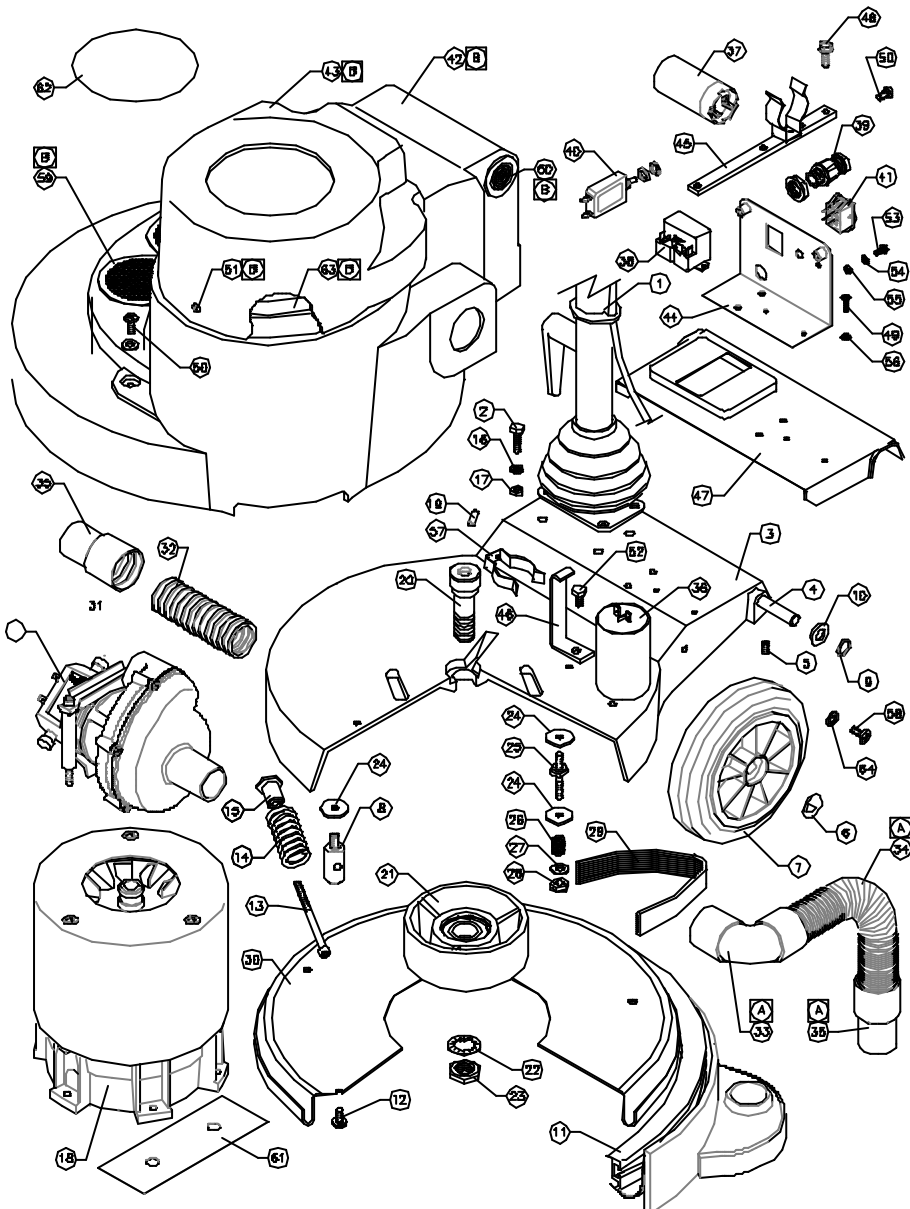

**Victor**

**DOWDING & PLUMMER Ltd.**

CALTHORPE HOUSE, STOCKFIELD ROAD,  
BIRMINGHAM B27 6AP – ENGLAND

TEL: 0121-706-5771 FAX: 0121-708-1052

ITEM	PART No.	QTY.	DESCRIPTION			
1	SEE TABLE	1	HANDLE ASSY.	32	SBI5689	140mm HOSE P/E #32
2	M8X30BH	4	M8 x 30 HEX HEAD SCREW	33	C1437	1 90° HOSE END
3	C1428	1	BASE CASTING	34	SBI6136/A	2200mm STRETCH HOSE
4	A1878/PLTD	1	WHEEL AXLE PLATED 380mm	35	SBI5668	2 HOSE SLEEVE 32mm BLACK
5	M6X8SC	1	M6 x 8 SOCKET GRUB SCREW	36	SBI5311	1 RUN CAPACITOR 30 MFD
6	SBI3005/A	1	12mm STARLOCK CAP	37	SBI5228	1 START CAPACITOR 125 MFD
7	SBI6100/NT	2	7" WHEEL – BLACK	38	SBI3658	1 2CR4-258 START RELAY
8	A1766	1	MOTOR PILLAR STUD	39	SBI5833	1 M18 CABLE GLAND
9	SBI3866	2	WAVEY WASHER – PLW4	40	SBI5500	1 CIRCUIT BREAKER 12 AMP
10	M12W	2	12mm PLAN WASHER	41	C1715	1 ROCKER SWITCH
11	AYS1017	1	AIRFLOW SKIRT ASSEMBLY	42	C1416/A	1 MAIN BODY COVER
12	M6X12TT	5	M6 x 12 TAPTITE SCREW	43	C1837	1 MOTOR TDP COVER
13	A1864	1	BELT TENSIDING SCREW – M6x80	44	C1770	1 SWITCH MOUNTING PLATE
14	A1850	1	SPRING	45	C1536	1 VAC MOTOR/CAPACITOR MOUNTING BAR
15	A1865	1	SPRING RETAINER	46	C1520	1 CAPACITOR MOUNTING BRACKET
16	MBWSP	4	M8 SPRING WASHER	47	C1421	1 BASE CASTING REAR COVER
17	MBN	4	M8 NUT	48	M6X20TT	2 M6 x 20 TAPTITE HEX HEAD SCREW
18	SEE TABLE	1	MOTOR ASSY.	49	M3X16SP	2 M3 x 16 POZIPAN HEAD SCREW
19	SBI550D	1	1/4" x 5/8" SELOCK PIN	50	M6X125F	3 M6 x 12 POZIPAN HEAD SCREW
20	A1674	1	CENTRE FEED PULLEY BOLT	51	SBI6385	3 EXPANSION RIVET #6
21	AYP1016	1	Ø157mm OUTPUT PULLEY ASSEMBLY	52	M8X12BH	1 M8 x 12 HEX HEAD SCREW
22	M20DWSH	1	M20 SHAKEPROOF WASHER	53	M4X125PB	1 M4 x 12 SCREW POZIPAN BRASS
23	M20DNH	1	M20 HALF NUT	54	M4WB	1 M4 WASHER BRASS
24	A1378	7	WASHER (30x9x2.5mm)	55	M4NB	1 M4 NUT BRASS
25	A1843	3	MOTOR STUD	56	M3WSP	2 M3 SPRING WASHER
26	A2132	3	MOTOR STUD SPRING	57	SBI6175	1 SPRING CLIP
27	MBW	3	M8 FLAIN WASHER	58	M6X12BPPTT	2 M6X12 POZIPAN HEAD TAPTITE SCREW BLACK
28	MBNSB	3	M8 BINX STIFF NJT	59	SBI6391	2 AIR VENT GRILLE PLATE LARGE BLACK
29	SBI5823	1	220V16 POLYVEE DRIVE BELT	60	SBI6392	2 AIR VENT GRILLE PLATE SMALL
30	B1054/GH	1	BRUSH COVER PRESSING – 450mm	61	C1563	2 MELANEX STRIP
31	AYM1405	1	VAC MOTOR ASSY. 220/240V	62	SBI5477	1 VICTOR WORLD MOTOR TOP LABEL
				63	C1821	1 FOAM STRIP SEAL
				64	MBWB	3 M6 WASHER BLACK