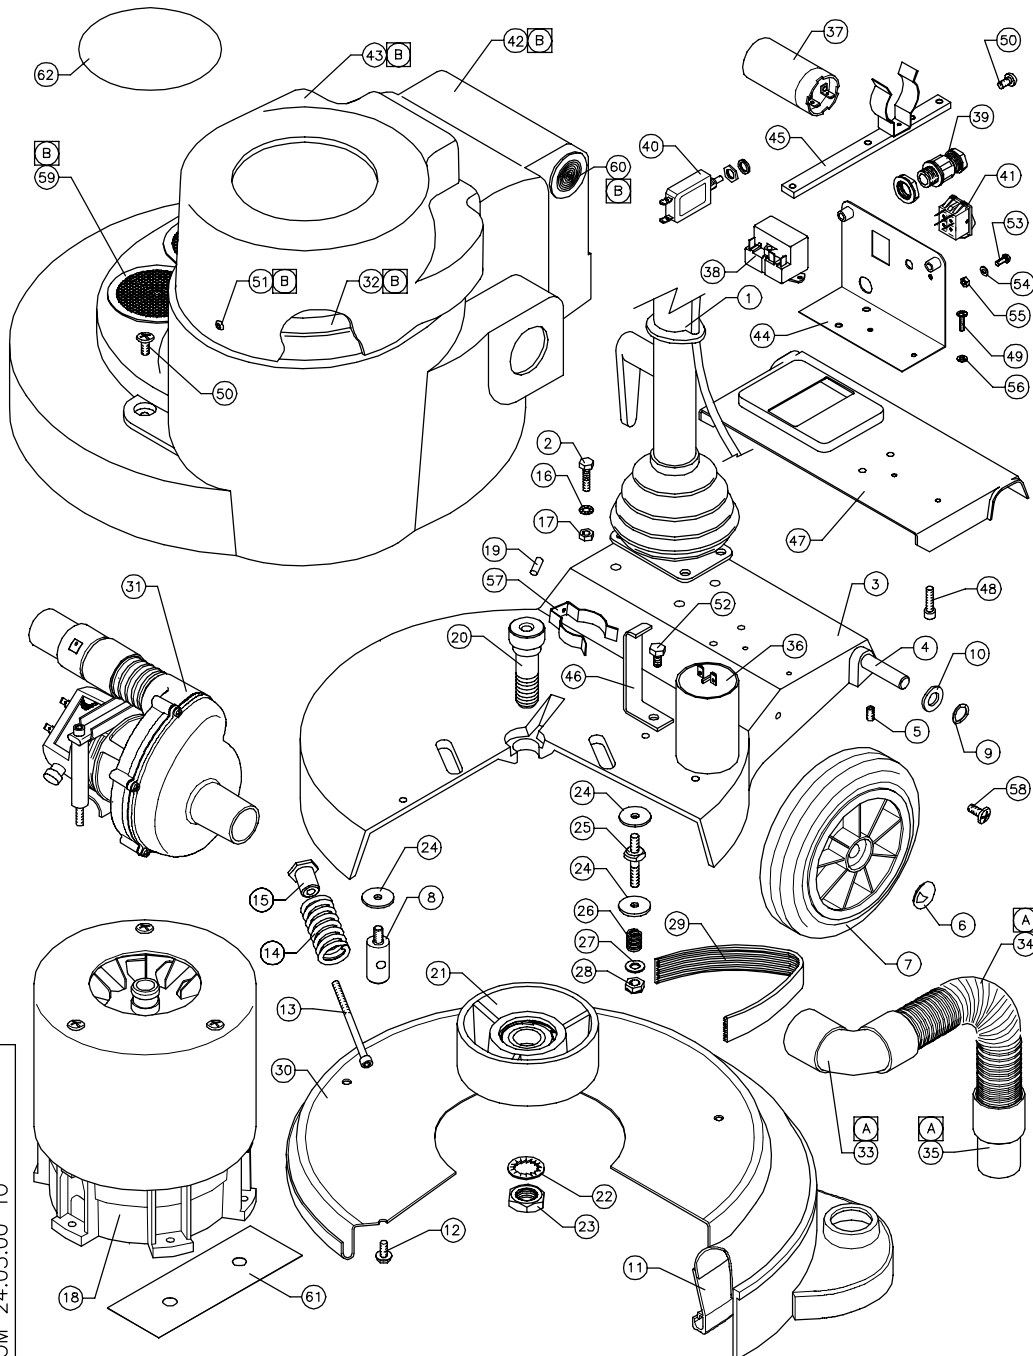

VA4537 AIRFLOW SUPER HIGH SP 240/220V RANGE

M.TONKS 24/05/00 14:29 PL154-9

VA4537 AIRFLOW SUPER HIGH SP 240/220V RANGE

ITEM	PART No.	QTY.	DESCRIPTION
1	SEE TABLE	1	HANDLE ASSY.
2	M8X30BH	4	M8 x 30 HEX HEAD SCREW
3	C1426	1	BASE CASTING
4	A1878/PLTD	1	WHEEL AXLE PLATED 380mm
5	M6X8SC	1	M6 x 8 SOCKET GRUB SCREW
6	SBI3005/A	2	12mm STARLOCK CAP
7	SBI6101/NT	2	200mm WHEEL - REINFORCED BLACK
8	A1766	1	MOTOR PILLAR STUD
9	SBI3666	2	WAVEY WASHER - PLW4
10	M12W	2	12mm PLAIN WASHER
11	AYS1018	1	AIRFLOW SKIRT ASSEMBLY
12	M6X12TT	5	M6 x 12 TAPTITE SCREW
13	A1864	1	BELT TENSIONING SCREW - M6x90
14	A1850	1	SPRING
15	A1865	1	SPRING RETAINER
16	M8WSP	4	M8 SPRING WASHER
17	M8N	4	M8 NUT
18	SEE TABLE	1	MOTOR ASSY.
19	SBI5550	1	1/4" x 5/8" SELOCK PIN
20	A1674	1	CENTRE FEED PULLEY BOLT
21	AYP1016	1	Ø157mm OUTPUT PULLEY ASSEMBLY
22	M20WSH	1	M20 SHAKEPROOF WASHER
23	M20NH	1	M20 HALF NUT
24	A1378	7	WASHER (30x9x2.5mm)
25	A1843	3	MOTOR STUD
26	A2132	3	MOTOR STUD SPRING
27	M8W	3	M8 PLAIN WASHER
28	M8NSB	3	M8 BINX STIFF NUT
29	SBI3823	1	220J16 POLYVEE DRIVE BELT
30	B1054/GH	1	BRUSH COVER PRESSING - 450mm
31	AYM1405	1	VAC MOTOR ASSY. 220/240V
32	C1621	1	FOAM STRIP SEAL
33	C1437	1	90° HOSE END
34	SBI6136/A	200mm	STRETCH HOSE
35	SBI5668	1	HOSE SLEEVE 32mm BLACK
36	SBI5311	1	RUN CAPACITOR 30 MFD
37	SBI5228	1	START CAPACITOR 125 MFD
38	SBI3658	1	2CR4-258 START RELAY
39	SBI5833	1	M16 CABLE GLAND
40	SBI5500	1	CIRCUIT BREAKER 12 AMP
41	C1715	1	ROCKER SWITCH
42	C1416/A	1	MAIN BODY COVER
43	C1637	1	MOTOR TOP COVER
44	C1770	1	SWITCH MOUNTING PLATE
45	C1536	1	VAC MOTOR/CAPACITOR MOUNTING BAR
46	C1520	1	CAPACITOR MOUNTING BRACKET
47	C1421	1	BASE CASTING REAR COVER
48	M6X20SC	2	M6 x 20 SOCKET HEAD CAP SCREW
49	M3X16SP	2	M3 x 16 POZIPAN HEAD SCREW
50	M6X12SP	3	M6 x 12 POZIPAN HEAD SCREW
51	SBI6385	3	EXPANSION RIVET Ø5
52	M8X12BH	1	M8 X 12 HEX HEAD SCREW
53	M4X12SPB	1	M4 x 12 SCREW POZIPAN BRASS
54	M4WB	1	M4 WASHER BRASS
55	M4NB	1	M4 NUT BRASS
56	M3WSP	2	M3 SPRING WASHER
57	SBI6175	1	SPRING CLIP
58	M6X12BPPTT	2	M6X12 POZIPAN HEAD TAPTITE SCREW BLACK
59	SBI6391	2	AIR VENT GRILLE PLATE LARGE BLACK
60	SBI6392	2	AIR VENT GRILLE PLATE SMALL
61	C1553	2	MELANEX STRIP
62	SBI5477	1	VICTOR WORLD MOTOR TOP LABEL