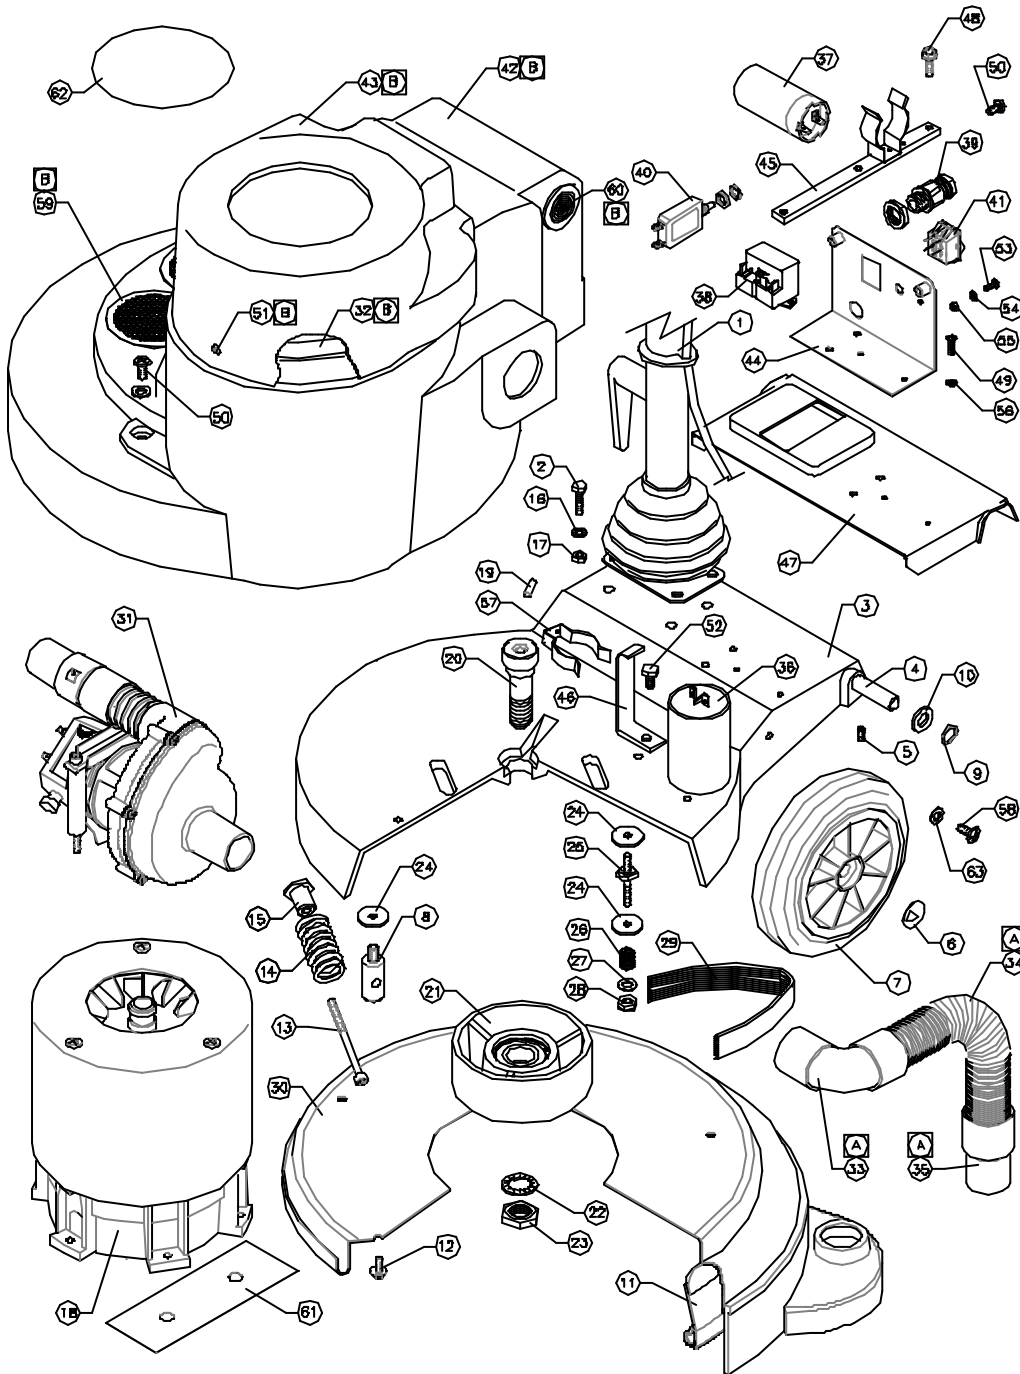

VA4527 AIRFLOW HIGH SP 240/220V RANGE

M.TONKS 18/06/02 D8:20 PL155-11

VA4527 AIRFLOW HIGH SP 240/220V RANGE

ITEM	PART No.	QTY.	DESCRIPTION
1	SEE TABLE	1	HANDLE ASSY.
2	M8X30BH	4	M8 x 30 HEX HEAD SCREW
3	C1426	1	BASE CASTING
4	A187B/PLTD	1	WHEEL AXLE PLATED 380mm
5	M6X8SC	1	M6 x 8 SOCKET GRUB SCREW
6	SBI3005/A	2	12mm STARLOCK CAP
7	SBI6101/NT	2	200mm WHEEL - REINFORCED BLACK
8	A1766	1	MOTOR PILLAR STUD
9	SBI3666	2	WAVEY WASHER - PLW4
10	M12W	2	12mm PLAIN WASHER
11	AYS1018	1	AIRFLOW SKIRT ASSEMBLY
12	M6X12TT	5	M6 x 12 TAPTITE SCREW
13	A1864	1	BELT TENSIONING SCREW - M6X90
14	A1850	1	SPRING
15	A1865	1	SPRING RETAINER
16	M8WSP	4	M8 SPRING WASHER
17	M8N	4	M8 NUT
18	SEE TABLE	1	MOTOR ASSY.
19	SBI5550	1	1/4" x 5/8" SELOCK PIN
20	A1674	1	CENTRE FEED PULLEY BOLT
21	AYP1016	1	Ø157mm OUTPUT PULLEY ASSEMBLY
22	M20WSH	1	M20 SHAKEPROOF WASHER
23	M20NH	1	M20 HALF NUT
24	A1378	7	WASHER (30x9x2.5mm)
25	A1843	3	MOTOR STUD
26	A2132	3	MOTOR STUD SPRING
27	M8W	3	M8 PLAIN WASHER
28	M8NSB	3	M8 BINX STIFF NUT
29	SBI3823	1	220J16 POLYVEE DRIVE BELT
30	B1054/GH	1	BRUSH COVER PRESSING - 450mm
31	AYM1405	1	VAC MOTOR ASSY. 220/240V
32	C1621	1	FOAM STRIP SEAL
33	C1437	1	90° HOSE END
34	SBI6136/A	200mm	STRETCH HOSE
35	SBI5668	1	HOSE SLEEVE 32mm BLACK
36	SBI5311	1	RUN CAPACITOR 30 MFD
37	SBI5228	1	START CAPACITOR 125 MFD
38	SBI3659	1	2CR4-234 START RELAY
39	SBI5833	1	M16 CABLE GLAND
40	SBI5500	1	CIRCUIT BREAKER 12 AMP
41	C1715	1	ROCKER SWITCH
42	C1416/A	1	MAIN BODY COVER
43	C1637	1	MOTOR TOP COVER
44	C1770	1	SWITCH MOUNTING PLATE
45	C1536	1	VAC MOTOR/CAPACITOR MOUNTING BAR
46	C1520	1	CAPACITOR MOUNTING BRACKET
47	C1421	1	BASE CASTING REAR COVER
48	M6X20TT	2	M6 x 20 TAPTITE HEX HEAD SCREW
49	M3X16SP	2	M3 x 16 POZIPAN HEAD SCREW
50	M6X12SP	3	M6 x 12 POZIPAN HEAD SCREW
51	SBI6385	3	EXPANSION RIVET Ø5
52	M8X12BH	1	M8 x 12 HEX HEAD SCREW
53	M4X12SPB	1	M4 x 12 SCREW POZIPAN BRASS
54	M4WB	1	M4 WASHER BRASS
55	M4NB	1	M4 NUT BRASS
56	M3WSP	2	M3 SPRING WASHER
57	SBI6175	1	SPRING CLIP
58	M6X12BPPTT	2	M6X12 POZIPAN HEAD TAPTITE SCREW BLACK
59	SBI6391	2	AIR VENT GRILLE PLATE LARGE BLACK
60	SBI6392	2	AIR VENT GRILLE PLATE SMALL
61	C1553	2	MELANEX STRIP
62	SBI5477	1	VICTOR WORLD MOTOR TOP LABEL
63	M6WB	3	M6 WASHER BLACK