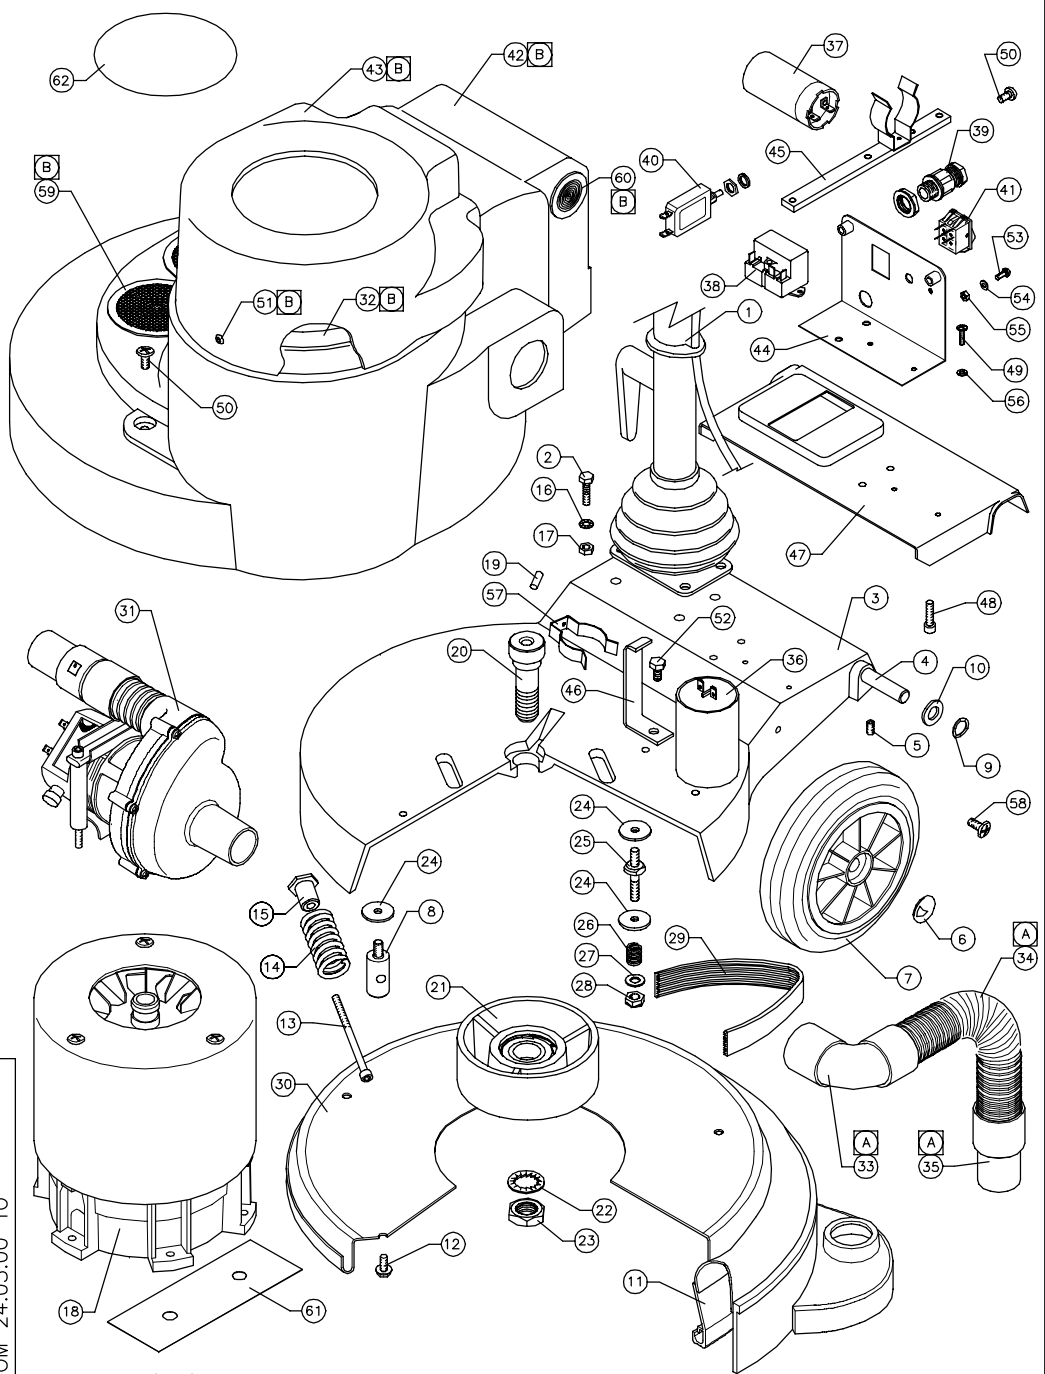

VA4527 AIRFLOW HIGH SP 240/220V RANGE

M.TONKS 24/05/00 14:18 PL155-9

VA4527 AIRFLOW HIGH SP 240/220V RANGE

ITEM	PART No.	QTY.	DESCRIPTION
1	SEE TABLE	1	HANDLE ASSY.
2	M8X30BH	4	M8 x 30 HEX HEAD SCREW
3	C1426	1	BASE CASTING
4	A1878/PLTD	1	WHEEL AXLE PLATED 380mm
5	M6X8SC	1	M6 x 8 SOCKET GRUB SCREW
6	SBI3005/A	2	12mm STARLOCK CAP
7	SBI6101/NT	2	200mm WHEEL - REINFORCED BLACK
8	A1766	1	MOTOR PILLAR STUD
9	SBI3666	2	WAVEY WASHER - PLW4
10	M12W	2	12mm PLAIN WASHER
11	AYS1018	1	AIRFLOW SKIRT ASSEMBLY
12	M6X12TT	5	M6 x 12 TAPTITE SCREW
13	A1864	1	BELT TENSIONING SCREW - M6x90
14	A1850	1	SPRING
15	A1865	1	SPRING RETAINER
16	M8WSP	4	M8 SPRING WASHER
17	M8N	4	M8 NUT
18	SEE TABLE	1	MOTOR ASSY.
19	SBI5550	1	1/4" x 5/8" SELOCK PIN
20	A1674	1	CENTRE FEED PULLEY BOLT
21	AYP1016	1	Ø157mm OUTPUT PULLEY ASSEMBLY
22	M20WSH	1	M20 SHAKEPROOF WASHER
23	M20NH	1	M20 HALF NUT
24	A1378	7	WASHER (30x9x2.5mm)
25	A1843	3	MOTOR STUD
26	A2132	3	MOTOR STUD SPRING
27	M8W	3	M8 PLAIN WASHER
28	M8NSB	3	M8 BINX STIFF NUT
29	SBI3823	1	220J16 POLYVEE DRIVE BELT
30	B1054/GH	1	BRUSH COVER PRESSING - 450mm
31	AYM1405	1	VAC MOTOR ASSY. 220/240V
32	C1621	1	FOAM STRIP SEAL
33	C1437	1	90° HOSE END
34	SBI6136/A	200mm	STRETCH HOSE
35	SBI5668	1	HOSE SLEEVE 32mm BLACK
36	SBI5311	1	RUN CAPACITOR 30 MFD
37	SBI5228	1	START CAPACITOR 125 MFD
38	SBI3659	1	2CR4-234 START RELAY
39	SBI5833	1	M16 CABLE GLAND
40	SBI5500	1	CIRCUIT BREAKER 12 AMP
41	C1715	1	ROCKER SWITCH
42	C1416/A	1	MAIN BODY COVER
43	C1637	1	MOTOR TOP COVER
44	C1770	1	SWITCH MOUNTING PLATE
45	C1536	1	VAC MOTOR/CAPACITOR MOUNTING BAR
46	C1520	1	CAPACITOR MOUNTING BRACKET
47	C1421	1	BASE CASTING REAR COVER
48	M6X20SC	2	M6 x 20 SOCKET HEAD CAP SCREW
49	M3X16SP	2	M3 x 16 POZIPAN HEAD SCREW
50	M6X12SP	3	M6 x 12 POZIPAN HEAD SCREW
51	SBI6385	3	EXPANSION RIVET Ø5
52	M8X12BH	1	M8 X 12 HEX HEAD SCREW
53	M4X12SPB	1	M4 x 12 SCREW POZIPAN BRASS
54	M4WB	1	M4 WASHER BRASS
55	M4NB	1	M4 NUT BRASS
56	M3WSP	2	M3 SPRING WASHER
57	SBI6175	1	SPRING CLIP
58	M6X12BPPTT	2	M6X12 POZIPAN HEAD TAPTITE SCREW BLACK
59	SBI6391	2	AIR VENT GRILLE PLATE LARGE BLACK
60	SBI6392	2	AIR VENT GRILLE PLATE SMALL
61	C1553	2	MELANEX STRIP
62	SBI5477	1	VICTOR WORLD MOTOR TOP LABEL