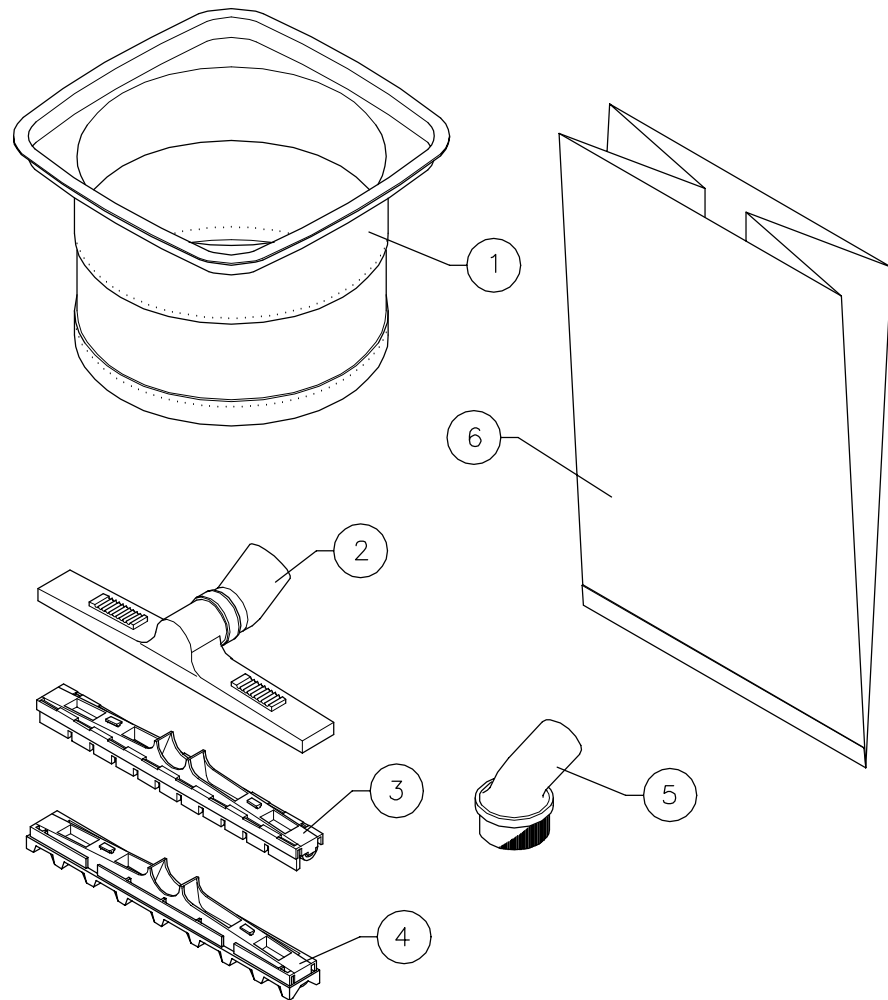

Victor

DOWDING & PLUMMER Ltd.

CALTHORPE HOUSE, STOCKFIELD ROAD,
BIRMINGHAM B27 6AP – ENGLAND

TEL: 0121-706-5771 FAX: 0121-708-1052

ITEM	PART No.	QTY.	DESCRIPTION
1	C1638	1	DRY FILTER
2	SBI6427	1	FLOOR TOOL OUTER
3	SBI6429	1	FLOOR BRUSH INNER
4	SBI6430	1	CARPET TOOL INNER
5	FSG2511615	1	DUSTING BRUSH
6	SBI5711	1	FILTER BAG

FROM 18/12/97 TO

D.ELMES 18/12/97 16:26 PL160-3

WHEN ORDERING PLEASE QUOTE PART No. AND PART DESCRIPTION

AYK1008 WV35 TOOL KIT FOR DRY USE