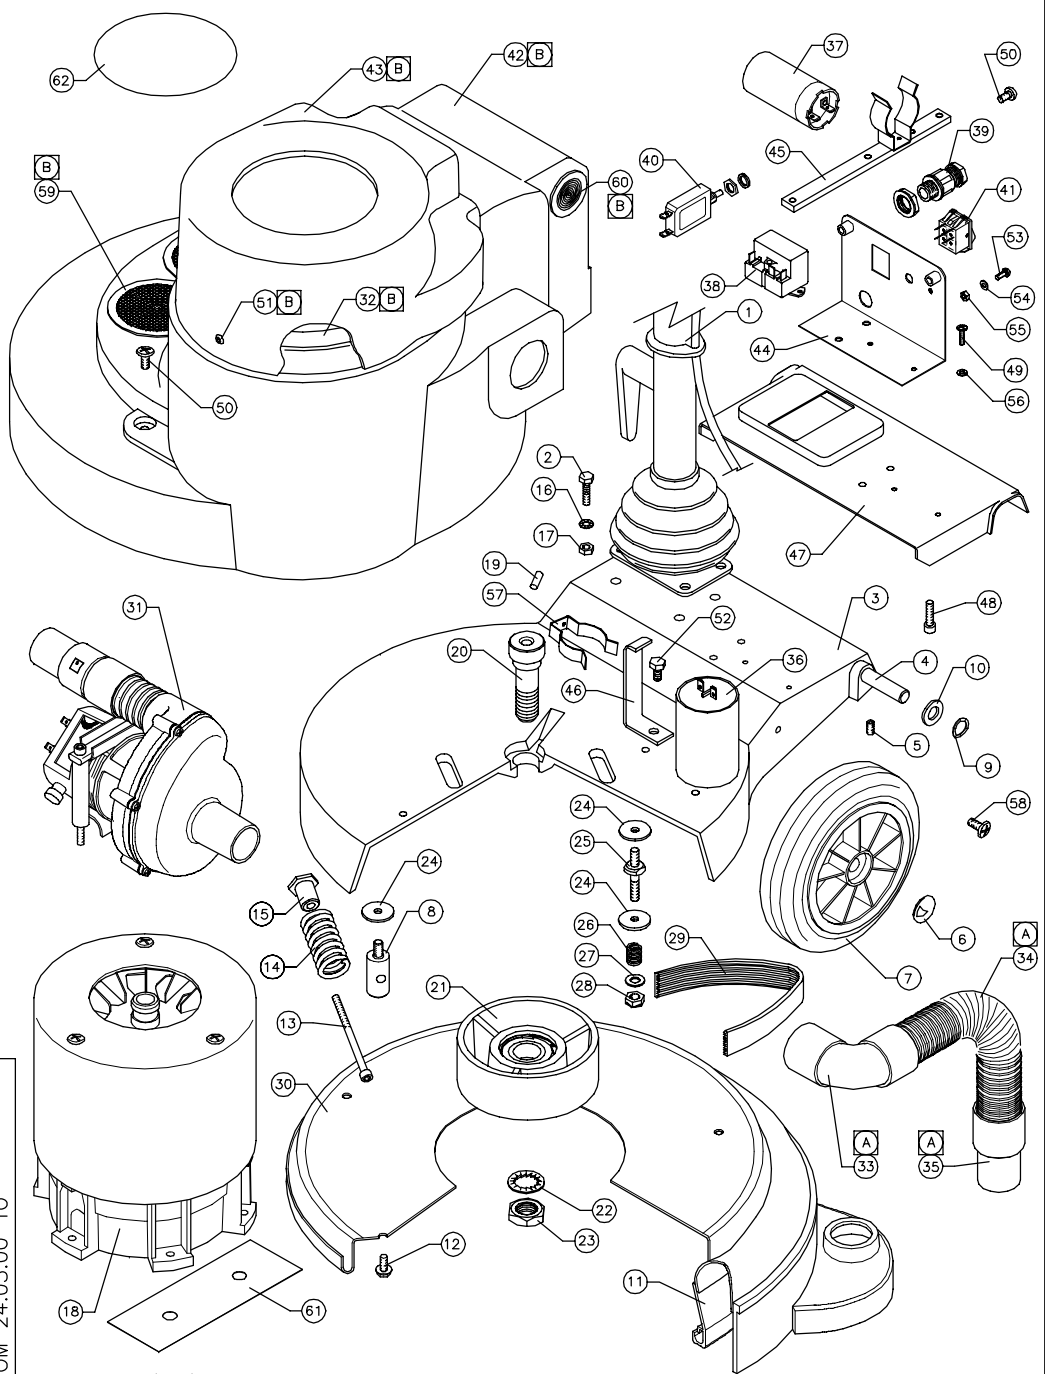

VA4517 AIRFLOW STD SP 240/220V RANGE

M.TONKS 24/05/00 14:03 PL165-6

VA4517 AIRFLOW STD SP 240/220V RANGE

ITEM	PART No.	QTY.	DESCRIPTION
1	SEE TABLE	1	HANDLE ASSY.
2	M8X30BH	4	M8 x 30 HEX HEAD SCREW
3	C1426	1	BASE CASTING
4	A1878/PLTD	1	WHEEL AXLE PLATED 380mm
5	M6X8SC	1	M6 x 8 SOCKET GRUB SCREW
6	SBI3005/A	2	12mm STARLOCK CAP
7	SBI6101/NT	2	200mm WHEEL - REINFORCED BLACK
8	A1766	1	MOTOR PILLAR STUD
9	SBI3666	2	WAVEY WASHER - PLW4
10	M12W	2	12mm PLAIN WASHER
11	AYS1018	1	AIRFLOW SKIRT ASSEMBLY
12	M6X12TT	5	M6 x 12 TAPTITE SCREW
13	A1864	1	BELT TENSIONING SCREW - M6x90
14	A1850	1	SPRING
15	A1865	1	SPRING RETAINER
16	M8WSP	4	M8 SPRING WASHER
17	M8N	4	M8 NUT
18	SEE TABLE	1	MOTOR ASSY.
19	SBI5550	1	1/4" x 5/8" SELOCK PIN
20	A1674	1	CENTRE FEED PULLEY BOLT
21	AYP1016	1	Ø157mm OUTPUT PULLEY ASSEMBLY
22	M20WSH	1	M20 SHAKEPROOF WASHER
23	M20NH	1	M20 HALF NUT
24	A1378	7	WASHER (30x9x2.5mm)
25	A1843	3	MOTOR STUD
26	A2132	3	MOTOR STUD SPRING
27	M8W	3	M8 PLAIN WASHER
28	M8NSB	3	M8 BINX STIFF NUT
29	SBI3823	1	220J16 POLYVEE DRIVE BELT
30	B1054/GH	1	BRUSH COVER PRESSING - 450mm
31	AYM1405	1	VAC MOTOR ASSY. 220/240V
32	C1621	1	FOAM STRIP SEAL
33	C1437	1	90° HOSE END
34	SBI6136/A	200mm	STRETCH HOSE
35	SBI5668	1	HOSE SLEEVE 32mm BLACK
36	SBI5311	1	RUN CAPACITOR 30 MFD
37	SBI5228	1	START CAPACITOR 125 MFD
38	SBI3659	1	2CR4-234 START RELAY
39	SBI5833	1	M16 CABLE GLAND
40	SBI5500	1	CIRCUIT BREAKER 12 AMP
41	C1715	1	ROCKER SWITCH
42	C1416/A	1	MAIN BODY COVER
43	C1637	1	MOTOR TOP COVER
44	C1770	1	SWITCH MOUNTING PLATE
45	C1536	1	VAC MOTOR/CAPACITOR MOUNTING BAR
46	C1520	1	CAPACITOR MOUNTING BRACKET
47	C1421	1	BASE CASTING REAR COVER
48	M6X20SC	2	M6 x 20 SOCKET HEAD CAP SCREW
49	M3X16SP	2	M3 x 16 POZIPAN HEAD SCREW
50	M6X12SP	3	M6 x 12 POZIPAN HEAD SCREW
51	SBI6385	3	EXPANSION RIVET Ø5
52	M8X12BH	1	M8 X 12 HEX HEAD SCREW
53	M4X12SPB	1	M4 x 12 SCREW POZIPAN BRASS
54	M4WB	1	M4 WASHER BRASS
55	M4NB	1	M4 NUT BRASS
56	M3WSP	2	M3 SPRING WASHER
57	SBI6175	1	SPRING CLIP
58	M6X12BPPTT	2	M6X12 POZIPAN HEAD TAPTITE SCREW BLACK
59	SBI6391	2	AIR VENT GRILLE PLATE LARGE BLACK
60	SBI6392	2	AIR VENT GRILLE PLATE SMALL
61	C1553	2	MELANEX STRIP
62	SBI5477	1	VICTOR WORLD MOTOR TOP LABEL