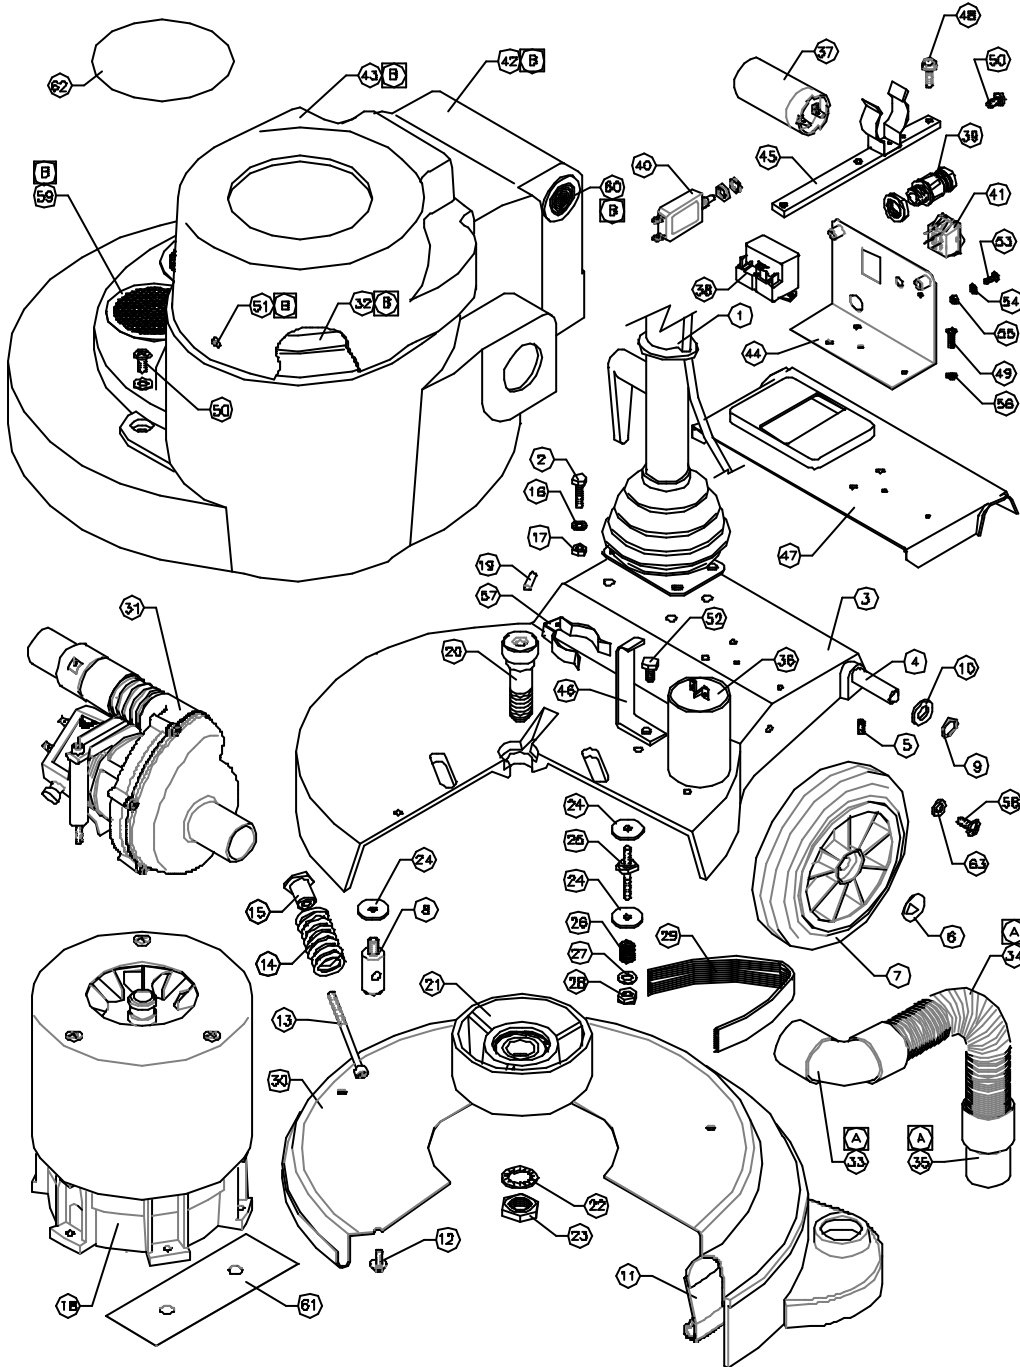

VA4517 AIRFLOW STD SP 240/220V RANGE

M.TONKS 17/06/02 16:21 PL165-8

VA4517 AIRFLOW STD SP 240/220V RANGE

ITEM	PART No.	QTY.	DESCRIPTION
1	SEE TABLE	1	HANDLE ASSY.
2	M8X30BH	4	M8 x 30 HEX HEAD SCREW
3	C1426	1	BASE CASTING
4	A187B/PLTD	1	WHEEL AXLE PLATED 380mm
5	M6X8SC	1	M6 x 8 SOCKET GRUB SCREW
6	SBI3005/A	2	12mm STARLOCK CAP
7	SBI6101/NT	2	200mm WHEEL - REINFORCED BLACK
8	A1766	1	MOTOR PILLAR STUD
9	SBI3666	2	WAVEY WASHER - PLW4
10	M12W	2	12mm PLAIN WASHER
11	AYS1018	1	AIRFLOW SKIRT ASSEMBLY
12	M6X12TT	5	M6 x 12 TAPTITE SCREW
13	A1864	1	BELT TENSIONING SCREW - M6x90
14	A1850	1	SPRING
15	A1865	1	SPRING RETAINER
16	MBWSP	4	M8 SPRING WASHER
17	MBN	4	M8 NUT
18	SEE TABLE	1	MOTOR ASSY.
19	SBI5550	1	1/4" x 5/8" SELOCK PIN
20	A1674	1	CENTRE FEED PULLEY BOLT
21	AYP1016	1	Ø157mm OUTPUT PULLEY ASSEMBLY
22	M20WSH	1	M20 SHAKEPROOF WASHER
23	M20NH	1	M20 HALF NUT
24	A1378	7	WASHER (30x9x2.5mm)
25	A1843	3	MOTOR STUD
26	A2132	3	MOTOR STUD SPRING
27	MBW	3	M8 PLAIN WASHER
28	MBNSB	3	M8 BINX STIFF NUT
29	SBI3823	1	220V16 POLYVEE DRIVE BELT
30	B1054/GH	1	BRUSH COVER PRESSING - 450mm
31	AYM1405	1	VAC MOTOR ASSY. 220/240V
32	C1621	1	FOAM STRIP SEAL
33	C1437	1	90° HOSE END
34	SBI6136/A	200mm	STRETCH HOSE
35	SBI5668	1	HOSE SLEEVE 32mm BLACK
36	SBI5311	1	RUN CAPACITOR 30 MFD
37	SBI5228	1	START CAPACITOR 125 MFD
38	SBI3659	1	2CR4-234 START RELAY
39	SBI5833	1	M16 CABLE GLAND
40	SBI5500	1	CIRCUIT BREAKER 12 AMP
41	C1715	1	ROCKER SWITCH
42	C1416/A	1	MAIN BODY COVER
43	C1637	1	MOTOR TOP COVER
44	C1770	1	SWITCH MOUNTING PLATE
45	C1536	1	VAC MOTOR/CAPACITOR MOUNTING BAR
46	C1520	1	CAPACITOR MOUNTING BRACKET
47	C1421	1	BASE CASTING REAR COVER
48	M6X20TT	2	M6 x 20 TAPTITE HEX HEAD SCREW
49	M3X16SP	2	M3 x 16 POZIPAN HEAD SCREW
50	M6X12SP	3	M6 x 12 POZIPAN HEAD SCREW
51	SBI6385	3	EXPANSION RIVET Ø5
52	MBX12BH	1	M8 x 12 HEX HEAD SCREW
53	M4X12SPB	1	M4 x 12 SCREW POZIPAN BRASS
54	M4WB	1	M4 WASHER BRASS
55	M4NB	1	M4 NUT BRASS
56	M3WSP	2	M3 SPRING WASHER
57	SBI6175	1	SPRING CLIP
58	M6X12BPPTT	2	M6X12 POZIPAN HEAD TAPTITE SCREW BLACK
59	SBI6391	2	AIR VENT GRILLE PLATE LARGE BLACK
60	SBI6392	2	AIR VENT GRILLE PLATE SMALL
61	C1553	2	MELANEX STRIP
62	SBI5477	1	VICTOR WORLD MOTOR TOP LABEL
63	M6WB	3	M6 WASHER BLACK
<hr/>			
<u>ASSY No.</u>			
A	AYH2025	1	HOSE ASSY FOR BRUSH SKIRT (INCLUDES ITEMS:33,34&35)
B	C1560/A	1	MOTOR BODY COVER ASSY (INCLUDES ITEMS:42,43,51,59,60&32)