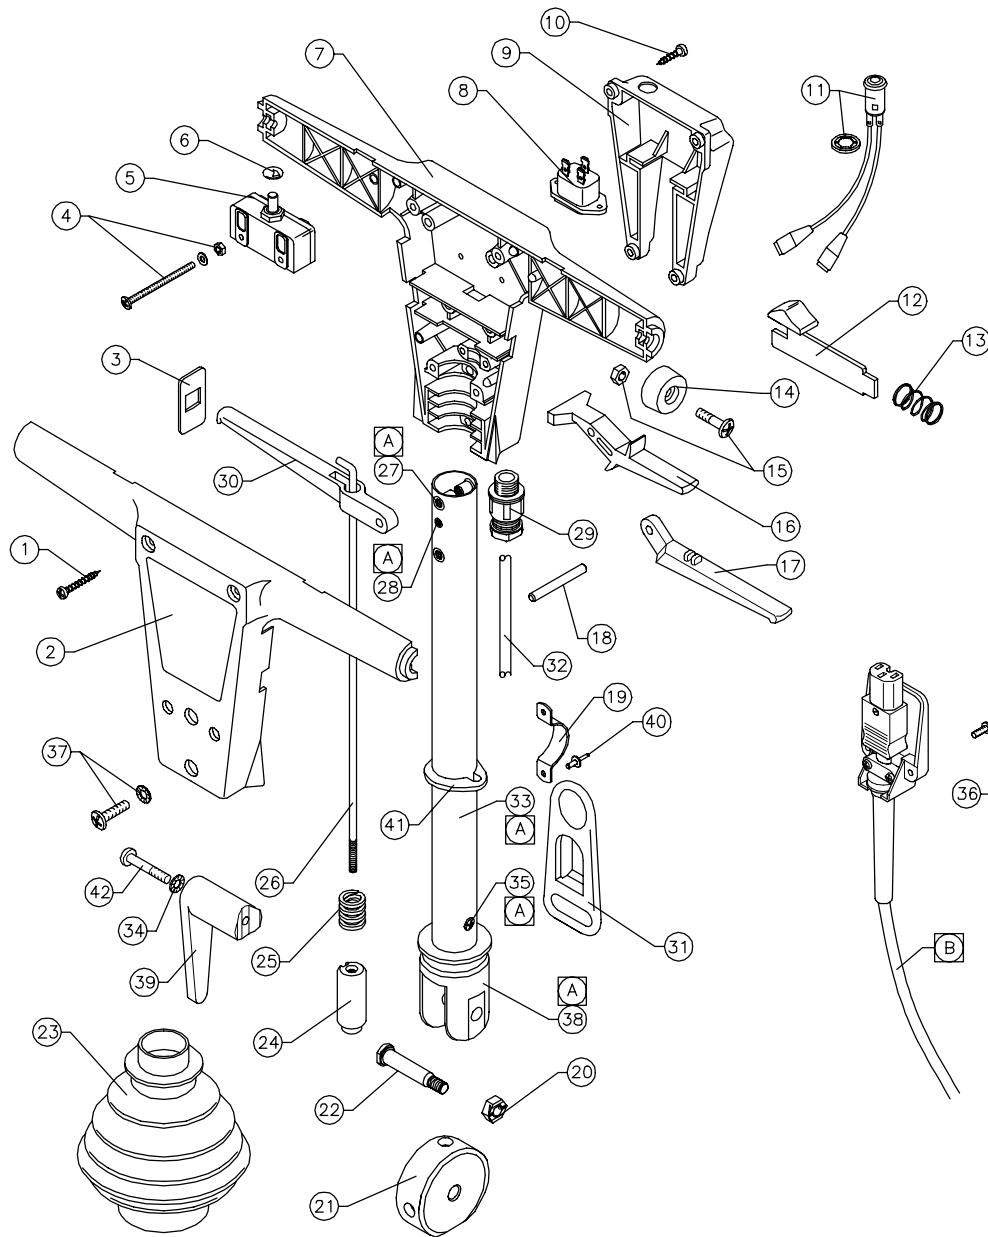

AYH1289 – HANDLE ASSY – LYNX 240/220V

AYH1289 – HANDLE ASSY – LYNX 240/220V

ITEM	PART No.	QTY.	DESCRIPTION
1	–	4	SCREW S.T. No.10 x 1 1/2"
2	SBI3759/BL	1	SWITCH BOX MOULDING – FRONT – BLACK
3	SBI3763/BL	2	LEVER ENTRY SHIELD – BLACK
4	–	2	M4x55mm SCREW, NUT ,PLAIN & S.P. WASHER
5	SBI3738	2	SINGLE POLE ON/OFF SWITCH
6	SBI3744	2	SPRING CAP 1/4"
7	SBI3758/BL	1	SWITCH BOX MOULDING – REAR – BLACK
8	SBI3650	1	INLET SOCKET
9	A1001/BL	1	SOCKET BOX MOULDING – BLACK
10	–	4	SCREW S.T. No.10 x 3/4"
11	SBI5836	1	200/250v NEON LIGHT & RETAINING RING
12	A1621	2	TRIGGER RELEASE SLIDE–BLACK
13	A1620	2	SPRING ϕ 17x25
14	SBI3764/BL	2	HANDLE END CAP – BLACK
15	–	2	SCREW M6x20 P.H. & NUT
16	SBI3760	2	SWITCH LEVER – WHITE
17	C1412	1	FLUID LEVER – WHITE
18	A1141	3	LEVER PIVOT PIN
19	A1649/BL	2	CABLE RESTRAINT BRACKET
20	M8NSB	1	NUT – M8 BINX
21	C1399	1	SELECTOR PIVOT
22	A1896	1	PIVOT BOLT
23	A1953	1	GAITER – BLACK P.V.C.
24	A1802	1	SELECTOR PLUNGER
25	A1743	1	SELECTOR SPRING
26	C1419	1	PULL ROD – 445mm
27	SBI3772	5	M6 NUTSERT
28	SBI3771	1	M4 NUTSERT
29	SBI3373	1	CABLE GLAND – M16
30	SBI3761	1	HANDLE ADJUSTMENT LEVER – WHITE
31	SBI5482	1	CORD GUIDE
32	C1727	1	DOWNLEAD (1.5mm) 3 CORE – 960mm LONG
33	C1418	1	DOWNTUBE – ϕ 30 x 420L
34	M6WSP	1	M6 SPRING WASHER
35	–	1	M4 x 8 TAPTITE SCREW
36	–	2	SCREW – M4 x 10 CHEESE HEAD SLOTTED
37	–	4	SCREW – M6 x 20 & S.P. WASHER
38	A1749	1	CLEVIS CASTING
39	DP819/BL	1	CORD HOOK – BLACK
40	SBI5772	2	'POP' RIVET ϕ 3.2 x 8 (1/8" x 5/16")
41	A1854	1	CABLE RETAINING RING – BLACK
42	M6X35PP	1	M6 x 35 POZIDRIVE PANHEAD SCREW

ASSY.	PART No.	QTY.	DESCRIPTION
A	AYT2014	1	HANDLE TUBE ASSY (27,28,33,35,38)
B	AYC1040	1	CABLE ASSY – 40ft 240V BLACK UK PLUG
	AYC1004	1	CABLE ASSY – 40ft 220V BLACK EURO PLUG
	FULTON	1	CABLE ASSY – 40ft 240V ORANGE UK PLUG