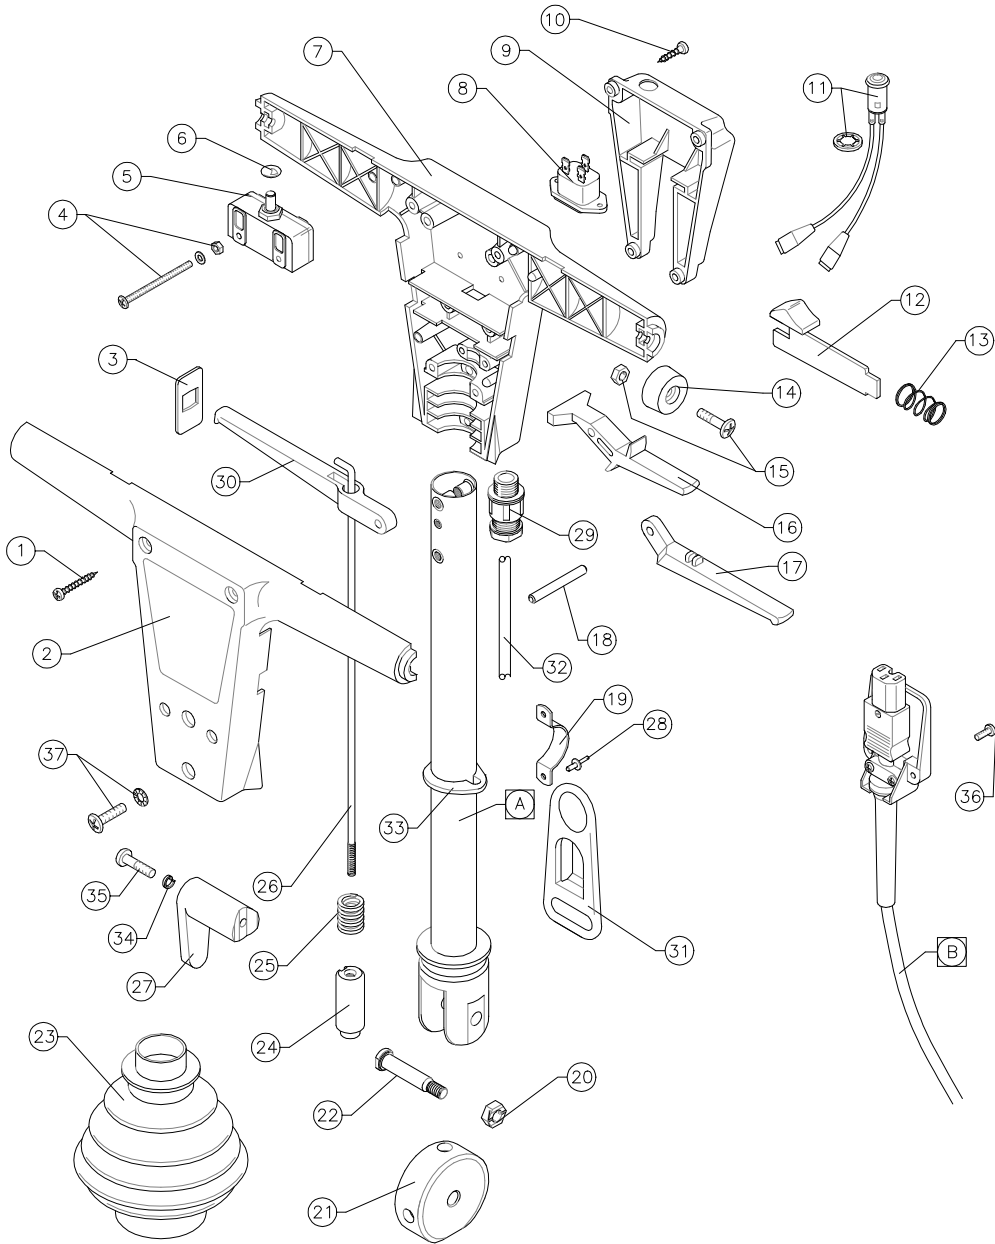

AYH1289 – LYNX HANDLE ASSY – 240/220V

ITEM	PART No.	QTY.	DESCRIPTION
1	IN10X1.1-2PP	4	SCREW S.T. No.10 x 1 1/2"
2	SBI3759/BL	1	SWITCH BOX MOULDING – FRONT – BLACK
3	SBI3763/BL	2	LEVER ENTRY SHIELD – BLACK
4	–	2	M4x55mm SCREW, NUT ,PLAIN & S.P. WASHER
5	SBI3738	2	SINGLE POLE ON/OFF SWITCH
6	SBI3744	2	SPRING CAP 1/4"
7	SBI3758/BL	1	SWITCH BOX MOULDING – REAR – BLACK
8	SBI3650	1	INLET SOCKET
9	A1001/BL	1	SOCKET BOX MOULDING – BLACK
10	IN10X3-4PT	4	SCREW S.T. No.10 x 3/4"
11	SBI5836	1	200/250v NEON LIGHT & RETAINING RING
12	A1621	2	TRIGGER RELEASE SLIDE-BLACK
13	A1620	2	SPRING ϕ 17x25
14	SBI3764/BL	2	HANDLE END CAP – BLACK
15	–	2	SCREW M6x20 P.H. & NUT
16	SBI3760	2	SWITCH LEVER – WHITE
17	C1412	1	FLUID LEVER – WHITE
18	A1141	3	LEVER PIVOT PIN
19	A1649/BL	2	CABLE RESTRAINT BRACKET
20	M8NSB	1	NUT – M8 BINX
21	C1399	1	SELECTOR PIVOT
22	A1896	1	PIVOT BOLT
23	A1953	1	GAITER – BLACK P.V.C.
24	A1802	1	SELECTOR PLUNGER
25	A1743	1	SELECTOR SPRING
26	C1419	1	PULL ROD – 445mm
27	D0390	1	CABLE HOOK
28	SBI5772	2	'POP' RIVET ϕ 3.2 x 8 (1/8" x 5/16")
29	SBI3373	1	CABLE GLAND – M16
30	SBI3761	1	HANDLE ADJUSTMENT LEVER – WHITE
31	SBI5482	1	CORD GUIDE
32	C1727	1	DOWNLEAD (1.5mm) 3 CORE – 960mm LONG
33	A1854	1	CABLE RETAINING RING – BLACK
34	M6WSP	1	M6 SPRING WASHER
35	M6X25PP	1	M6 x 25 POZIDRIVE PANHEAD SCREW
36	M4X10CHS	2	SCREW – M4 x 10 CHEESE HEAD SLOTTED
37	–	4	SCREW – M6 x 20 & S.P. WASHER

ITEM	ASSY No.	QTY.	DESCRIPTION
A	AYT2014	1	DOWN TUBE ASSY
B	AYC1040	1	CABLE ASSY – 40ft 240V BLACK UK PLUG
	AYC1004	1	CABLE ASSY – 40ft 220V BLACK EURO PLUG
	FULTON	1	CABLE ASSY – 40ft 240V ORANGE UK PLUG