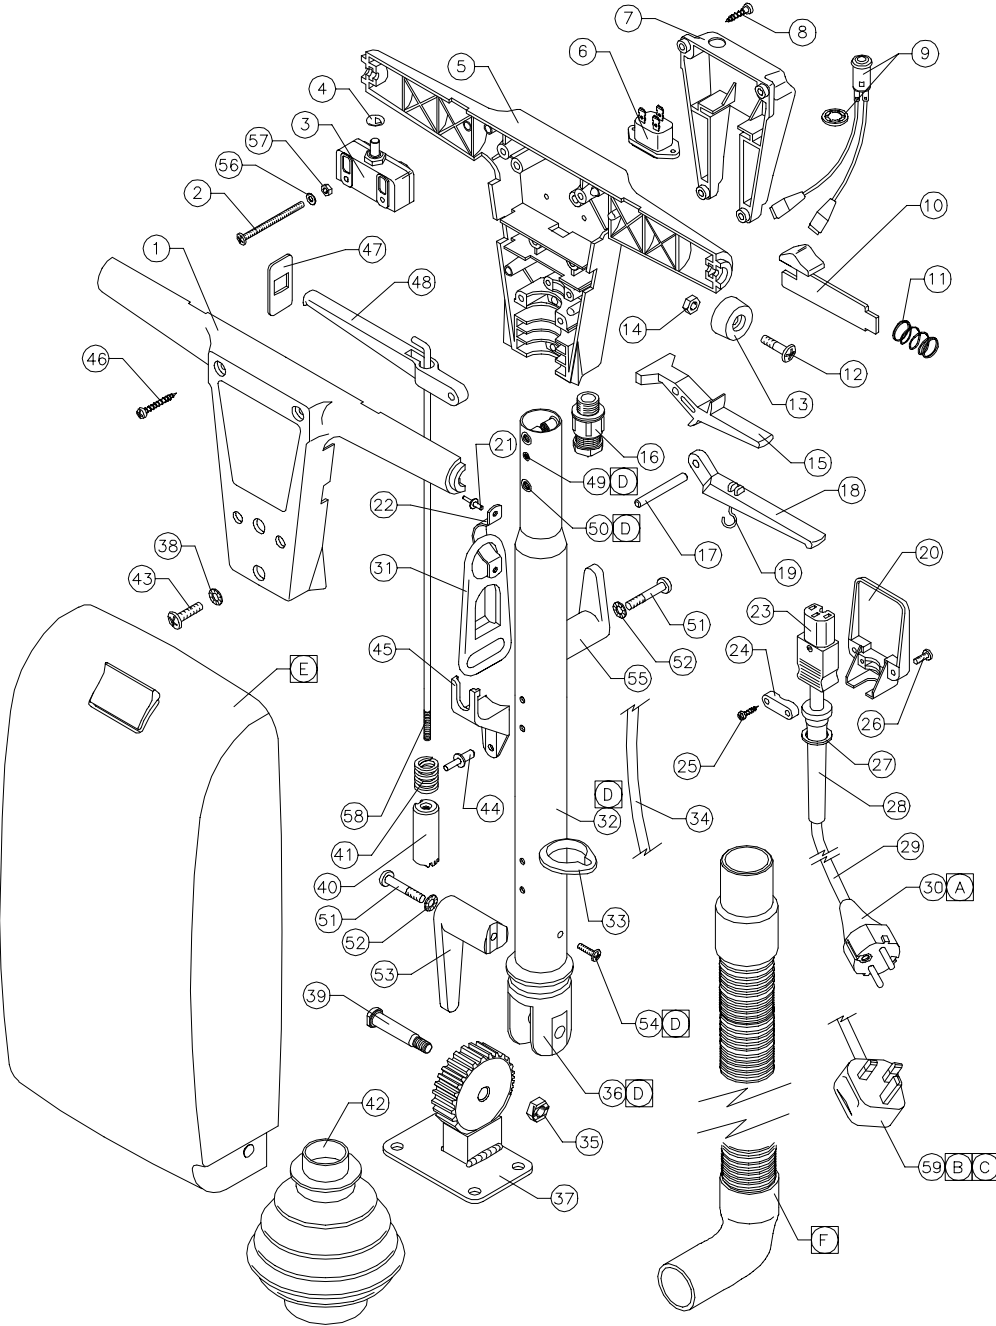

AIRFLOW HANDLE ASSY. AYH1600 220/240V

AIRFLOW HANDLE ASSY. AYH1600 220/240V

ITEM	PART No	QTY.	DESCRIPTION
1	SBI3759/RE	1	SWITCH BOX FRONT HALF - RED
2	M4X 55PP	2	M4x55 POZIPAN SCREW
3	SBI3738	2	SINGLE POLE ON/OFF SWITCH
4	SBI3744	2	1/4" STARLOCK CAP
5	SBI3758/RE	1	SWITCH BOX BACK HALF - RED
6	SBI3650	1	INLET SOCKET
7	A1001/RE	1	HANDLE SOCKET BOX - RED
8	IN10X3-4PT	4	No10 x 3/4" PLASTITE SCREW
9	SBI5836	1	NEON LIGHT 200/250V - GREEN
10	A1621	2	TRIGGER RELEASE MOULDING
11	A1620	2	TRIGGER RELEASE SPRING
12	M6X20SP	2	M6x20 POZIPAN SCREW
13	SBI3764/RE	2	HANDLE END CAP - RED
14	M6N	2	M6 FULL NUT
15	SBI3760/BL	2	HANDLE SWITCH LEVER - BLACK
16	SB13373	1	CABLE GLAND - M16
17	A1141	3	HANDLE LEVER PIVOT PIN
18	C1412/BL	1	HANDLE FLUID LEVER - BLACK
19	SBI3766	1	HANDLE LEVER HOOK
20	A1315/RE	1	CABLE INLET MOULDING - RED
21	SBI5772	2	'POP' RIVET #3.2 x 8 (1/8" x 5/16")
22	A1649/GH	1	CABLE RESTRAINT BRACKET - GREY HAMMER
23	SBI3648	1	STRAIGHT CONNECTOR - REWIREABLE
24	SBI3765/RE	1	CABLE CLAMP - RED
25	IN8X5-BPP	2	No 8 x 5/8" POZIPAN HEAD SCREW
26	M4X10CHS	2	M4 x 10 SLOTTED SCREW
27	A1189/A	1	FIBRE WASHER #17 x #22 x 2.5
28	A1316/BL	1	GROMMET SLEEVE - BLACK
29	SBI3688	12M	CABLE 1.5mm
30	SBI5233	1	10/16A 220/250V 2 PIN PLUG
31	SBI5482	1	CORD GUIDE - BLACK
32	C1515	1	DOWN TUBE
33	A1854	2	CABLE RETENTION RING
34	C1542	52"	LEAD (1.5mm) 3 CORE
35	M8NSB	1	M8 BINX STIFF NUT
36	B1102	1	CLEVIS
37	C1471	1	WELDED GEAR ASSY
38	M6SH	4	M6 SHAKEPROOF WASHER
39	A1896	1	PIVOT BOLT
40	A1741	1	HANDLE POSITION SELECTOR
41	A1743	1	SELECTOR SPRING
42	A1953	1	BELLOW 27mm DIA.
43	M6X20SP	4	M6 x 20 POZIPAN SCREW
44	SBI5424	4	'POP' RIVET 3/16" x 1/2" LONG
45	B1062	2	BRACKET (QUICK RELEASE)
46	IN10X1.1-2PP	4	No 10 x 1 1/2" POZIPANHEAD SCREW
47	SBI3763/RE	2	HANDLE LEVER ENTRY SHIELD - RED
48	SBI3761/BL	1	HANDLE ADJUSTMENT LEVER - BLACK
49	SBI3771	1	M4 THIN SHEET NUTSERT
50	SBI3772	6	M6 THIN SHEET NUTSERT
51	M6X35PP	2	M6 x 35 POZIDRIVE PANHEAD SCREW
52	M6WSP	2	M6 SPRING WASHER
53	DP819/GH	1	CORD HOOK - GREY HAMMER
54	M4X12SC	1	M4 x 12 TRILOBE SCREW
55	C1380/GH	1	BRUSH HOOK - GREY HAMMER
56	M4SH	2	M4 SHAKEPROOF WASHER
57	M4N	2	M4 NUT
58	A1852	1	800mm INSIDE BEND PULL ROD
59	SB13051/A	1	13A PLUG (UK MARKET)

ITEM	ASSY No	QTY.	DESCRIPTION
A	AYC1012	1	CABLE ASSEMBLY (CONTINENTAL PLUG) (ITEMS 20,23,24,25,27,28,29, & 30)
B	AYC1026	1	CABLE ASSEMBLY (13A PLUG UK MARKET) (ITEMS 20,23,24,25,27,28,29, & 59)
C	AYC1074	1	CABLE ASSEMBLY (ORANGE CABLE UK PLUG) (ITEMS 20,23,24,25,27,28,29, & 59)
D	AYT2017/GH	1	DOWN TUBE ASSEMBLY-GREY HAMMER (ITEMS 32,36,49,50 & 54)
E	AYB1008	1	FILTER CASE ASSEMBLY
F	AYH2025	1	HOSE ASSY FOR FILTER CASE

FROM 24.02.99 TO