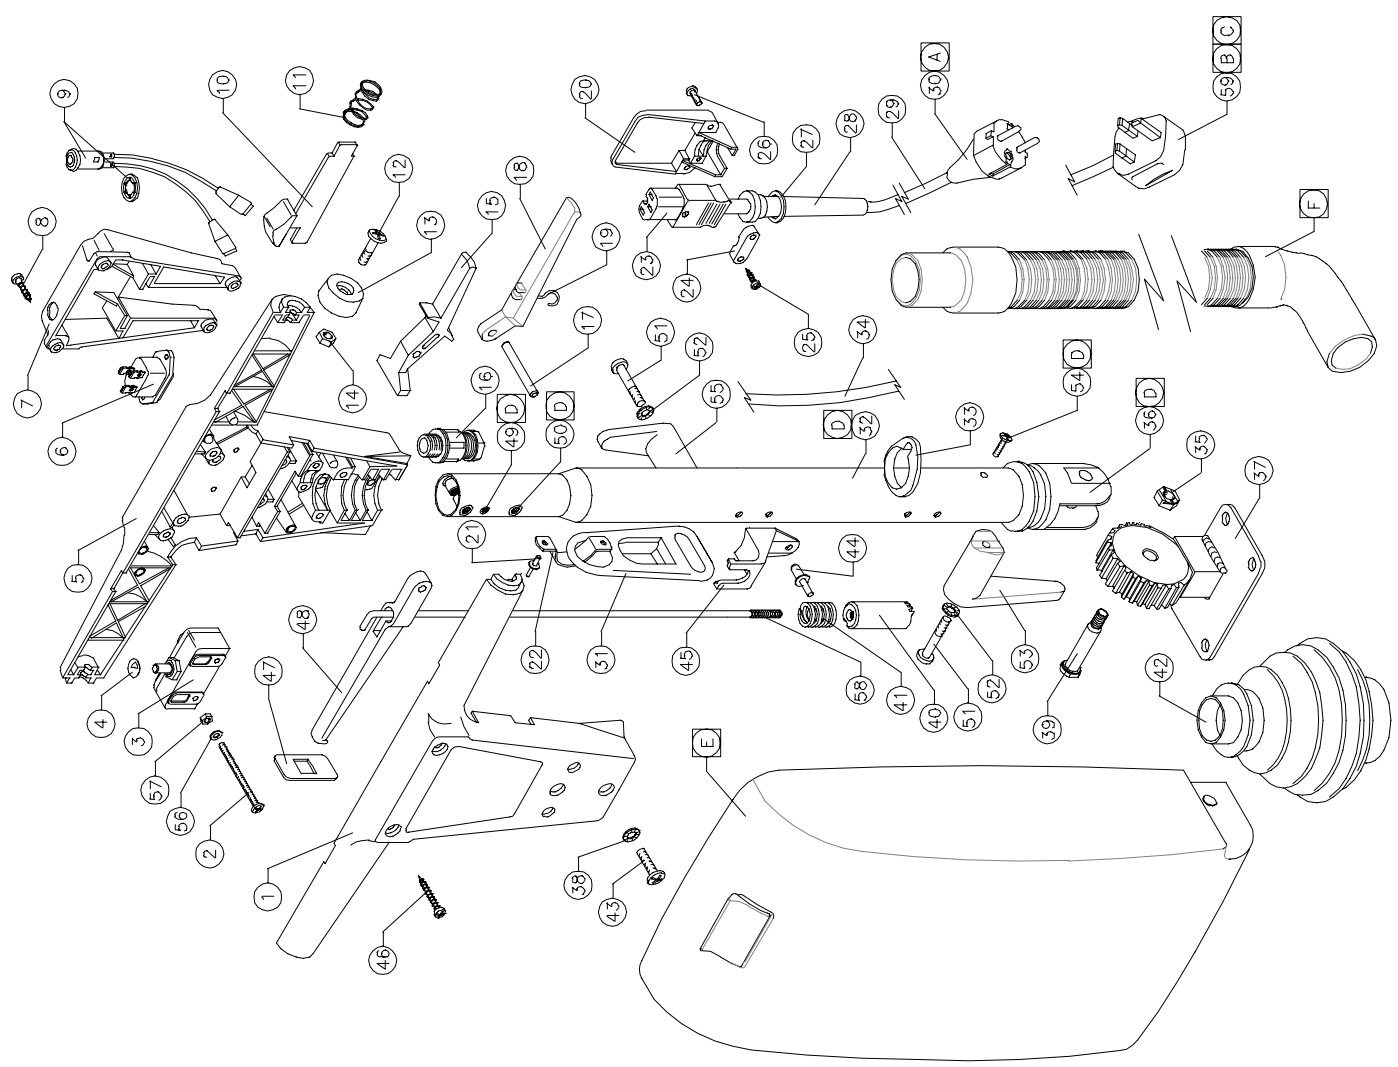

AIRFLOW HANDLE ASSY. AYH1600 220/240V

AIRFLOW HANDLE ASSY. AYH1600 220/240V

ITEM	PART No.	QTY.	DESCRIPTION
1	SBI3759/RE	1	SWITCH BOX FRONT HALF - RED
2	M4x55 POZIPAN SCREW	2	
3	SBI3733	2	SINGLE POLE ON/OFF SWITCH
4	SBI3744	2	1/4" STARLOCK CAP
5	SBI3758/RE	1	SWITCH BOX BACK HALF - RED
6	SBI3650	1	INLET SOCKET
7	A1001/RE	1	HANDLE SOCKET BOX - RED
8	IN10X3-4PT	4	NEON LIGHT 200/250V - GREEN
9	SBI5836	1	TRIGGER RELEASE MouldING
10	A1621	2	TRIGGER RELEASE SPRING
11	A1620	2	M6x20 POZIPAN SCREW
12	M6x20SP	2	HANDLE END CAP - RED
13	SBI3764/RE	2	M6 FULL NUT
14	M6N	2	HANDLE SWITCH LEVER - BLACK
15	SBI3760/BL	2	CABLE GLAND - M16
16	SBI3773	1	HANDLE LEVER PIVOT PIN
17	A1141	3	HANDLE FLUID LEVER - BLACK
18	C1412/BL	1	HANDLE FLUID LEVER HOOK
19	SBI3766	1	HANDLE FLUID LEVER HOOK
20	A1315/RE	1	CABLE INLET MouldING - RED
21	SBI5772	2	'POP' RIVET $\phi 3.2 \times 8$ (1/8" x 5/16")
22	A1649/GH	1	CABLE RESTRAINT BRACKET - GREY HAMMER
23	SBI5648	1	STRAIGHT CONNECTOR - REWIREABLE
24	SBI3765/RE	1	CABLE CLAMP - RED
25	INX5-8PP	2	No 8 x 5/8" POZIPAN HEAD SCREW
26	M4x10CHS	2	M4 x 10 SLOTTED SCREW
27	A1189/A	1	FIBRE WASHER $\phi 17 \times \phi 22 \times 2.5$
28	A1316/BL	1	GROMMET SLEEVE - BLACK
29	SBI3688	12M	CABLE 1.5mm
30	SBI5233	1	10/16A 220/250V 2 PIN PLUG
31	SBI5482	1	CORD GUIDE - BLACK
32	C1515	2	DOWN TUBE
33	A1854	2	CABLE RETENTION RING
34	C1542	52"	LEAD (1.5mm) 3 CORE
35	M8NSB	1	M8 BINX STIFF NUT
36	B1102	1	CLEVIS
37	C1471	1	WELDED GEAR ASSY
38	M6SH	4	M6 SHAKEPROOF WASHER
39	A1896	1	PIVOT BOLT
40	A1741	1	HANDLE POSITION SELECTOR
41	A1743	1	SELECTOR SPRING
42	A1953	1	BELLOW 27mm DIA.
43	M6x20SP	4	M6 x 20 POZIPAN SCREW
44	SBI5424	4	'POP' RIVET 3/16" x 1/2" LONG
45	B1062	2	BRACKET (QUICK RELEASE)
46	IN10X1.1-2PP	4	No 10 x 1 1/2" POZIPANHEAD SCREW
47	SBI3763/RE	2	HANDLE LEVER ENTRY SHIELD - RED
48	SBI3761/BL	1	HANDLE ADJUSTMENT LEVER - BLACK
49	SBI3771	1	M4 THIN SHEET NUTSERT
50	SBI3772	6	M6 THIN SHEET NUTSERT
51	M6x35PP	2	M6 x 35 POZIDRIVE PANHEAD SCREW
52	M6WSP	2	M6 SPRING WASHER
53	DP819/GH	1	CORD HOOK - GREY HAMMER
54	MAX125C	1	M4 x 12 TRILOBE SCREW
55	C1380/GH	1	BRUSH HOOK - GREY HAMMER
56	M4SH	2	M4 SHAKEPROOF WASHER
57	M4N	2	M4 NUT
58	A1852	1	800mm INSIDE BEND PULL ROD
59	SBI3051/A	1	13A PLUG (UK MARKET)