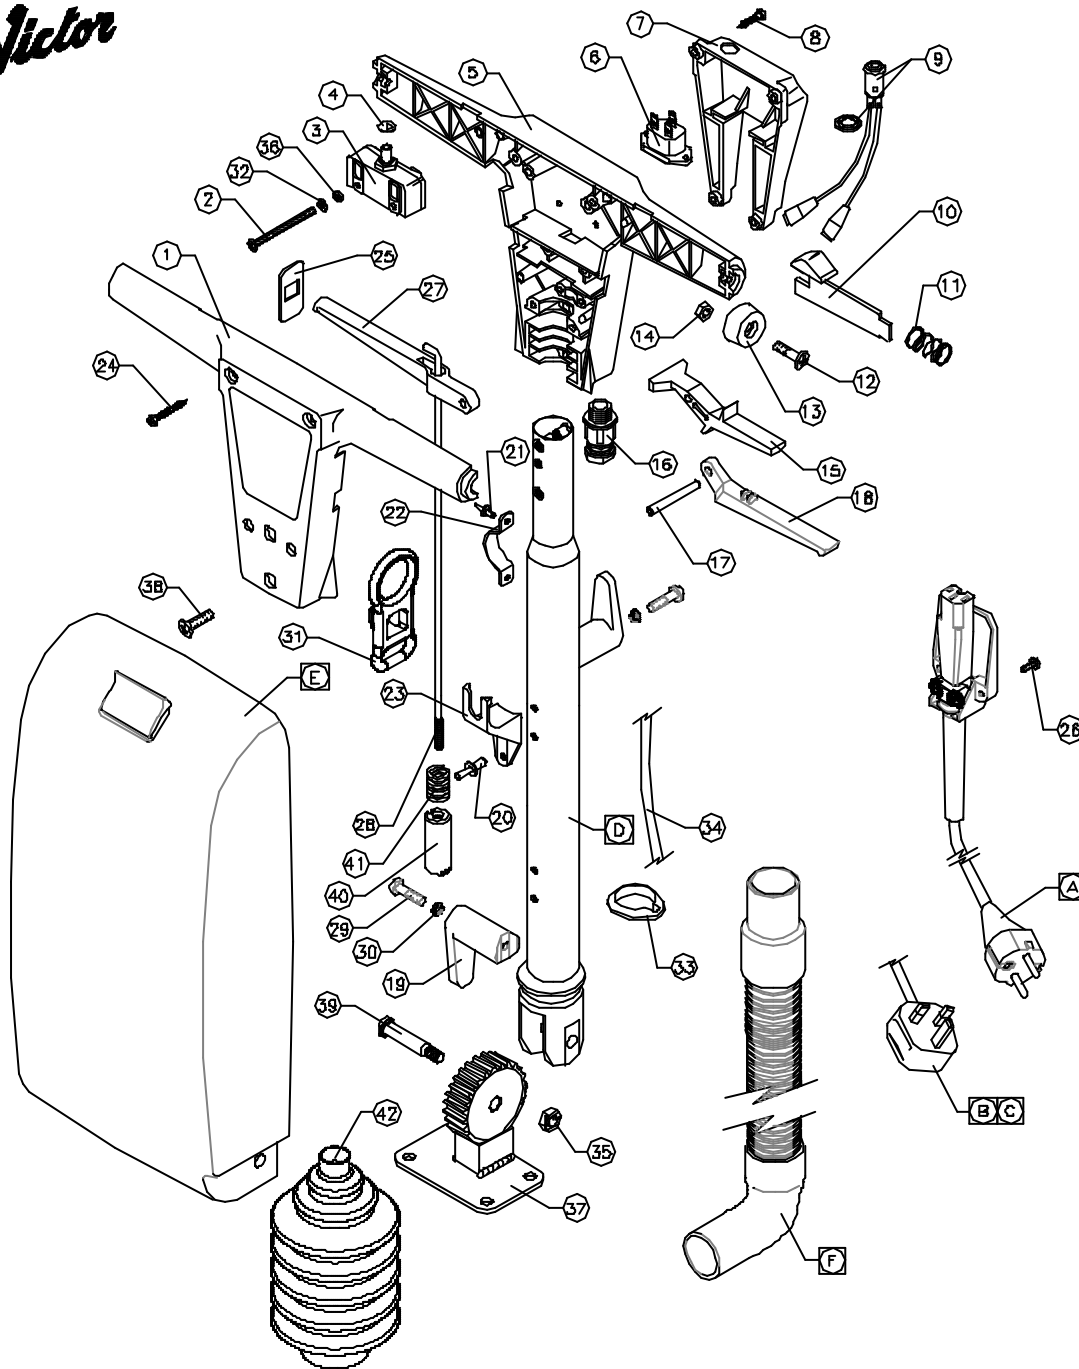

**Victor**

**DOWDING & PLUMMER Ltd.**

CALTHORPE HOUSE, STOCKFIELD ROAD,  
BIRMINGHAM B27 6AP - ENGLAND  
TEL: 0121-706-5771 FAX: 0121-708-1052

ITEM	PART No	QTY.	DESCRIPTION
1	SBI3759/RE	1	SWITCH BOX FRONT HALF - RED
2	M4X 55PP	2	M4x55 POZIPAN SCREW
3	SBI3738	2	SINGLE POLE ON/OFF SWITCH
4	SBI3744	2	1/4" STARLOCK CAP
5	SBI3758/RE	1	SWITCH BOX BACK HALF - RED
6	SBI3650	1	INLET SOCKET
7	A1001/RE	1	HANDLE SOCKET BOX - RED
8	IN10X3-4PT	4	No10 x 3/4" PLASTITE SCREW
9	SBI3836	1	NEON LIGHT 200/250V - GREEN
10	A1821	2	TRIGGER RELEASE MOULDING
11	A1820	2	TRIGGER RELEASE SPRING
12	M6X20SP	2	M6x20 POZIPAN SCREW
13	SBI3764/RE	2	HANDLE END CAP - RED
14	M6N	2	M6 FULL NUT
15	SBI3760/BL	2	HANDLE SWITCH LEVER - BLACK
16	SBI3373	1	CABLE GLAND - M16
17	A1141	3	HANDLE LEVER PIVOT PIN
18	C1412/BL	1	FLUID LEVER - BLACK
19	D039D	2	BRUSH / CABLE HOOK
20	SBI3424	4	"POP" RIVET 3/16" x 1/2" LONG
21	SBI6772	2	"POP" RIVET #3.2 x B (1/8" x 5/16")
22	A1849/GH	1	CABLE RESTRAINT BRACKET - GREY HAMMER
23	B1062	2	BRACKET (QUICK RELEASE)
24	IN10X1.1-2PP	4	No 10 x 1 1/2" POZIPAN-HEAD SCREW
25	SBI3763/RE	2	HANDLE LEVER ENTRY SHIELD - RED
26	M4 x 10CHS	2	M4 x 10 SLOTTED SCREW
27	SBI3761/BL	1	HANDLE ADJUSTMENT LEVER - BLACK
28	A1852	1	800mm INSIDE BEND PULL ROD
29	M6X25PP	2	M6 x 25 POZIDRIVE PANHEAD SCREW
30	M6WSP	2	M6 SPRING WASHER
31	D050D	1	CABLE RESTRAINT
32	M4SH	2	M4 SHAKEPROOF WASHER
33	A1854	2	CABLE RETENTION RING
34	C1542	1	LEAD (1.5mm) 3 CORE 52" LG
35	M8NSB	1	M8 BINX STIFF NUT
36	M4N	2	M4 NUT
37	C1471	1	WELDED GEAR ASSY
38	D0812	4	M6 x 20 POZIPAN SCREW
39	A1896	1	PIVOT BOLT
40	A1741	1	HANDLE POSITION SELECTOR
41	A1743	1	SELECTOR SPRING
42	D0429	1	BELLOWS

ITEM	ASSY No	QTY.	DESCRIPTION
A	AYC1012	1	CABLE ASSY - 15M 220V BLACK EURD PLUG
B	AYC1026	1	CABLE ASSY - 15M 240V BLACK UK PLUG
C	AYC1074	1	CABLE ASSY - 15M 240V ORANGE UK PLUG
D	AYT2017/GH	1	DOWN TUBE ASSEMBLY-GREY HAMMER
E	AYB1008	1	FILTER CASE ASSEMBLY
F	AYH2038	1	HOSE ASSY FOR FILTER CASE