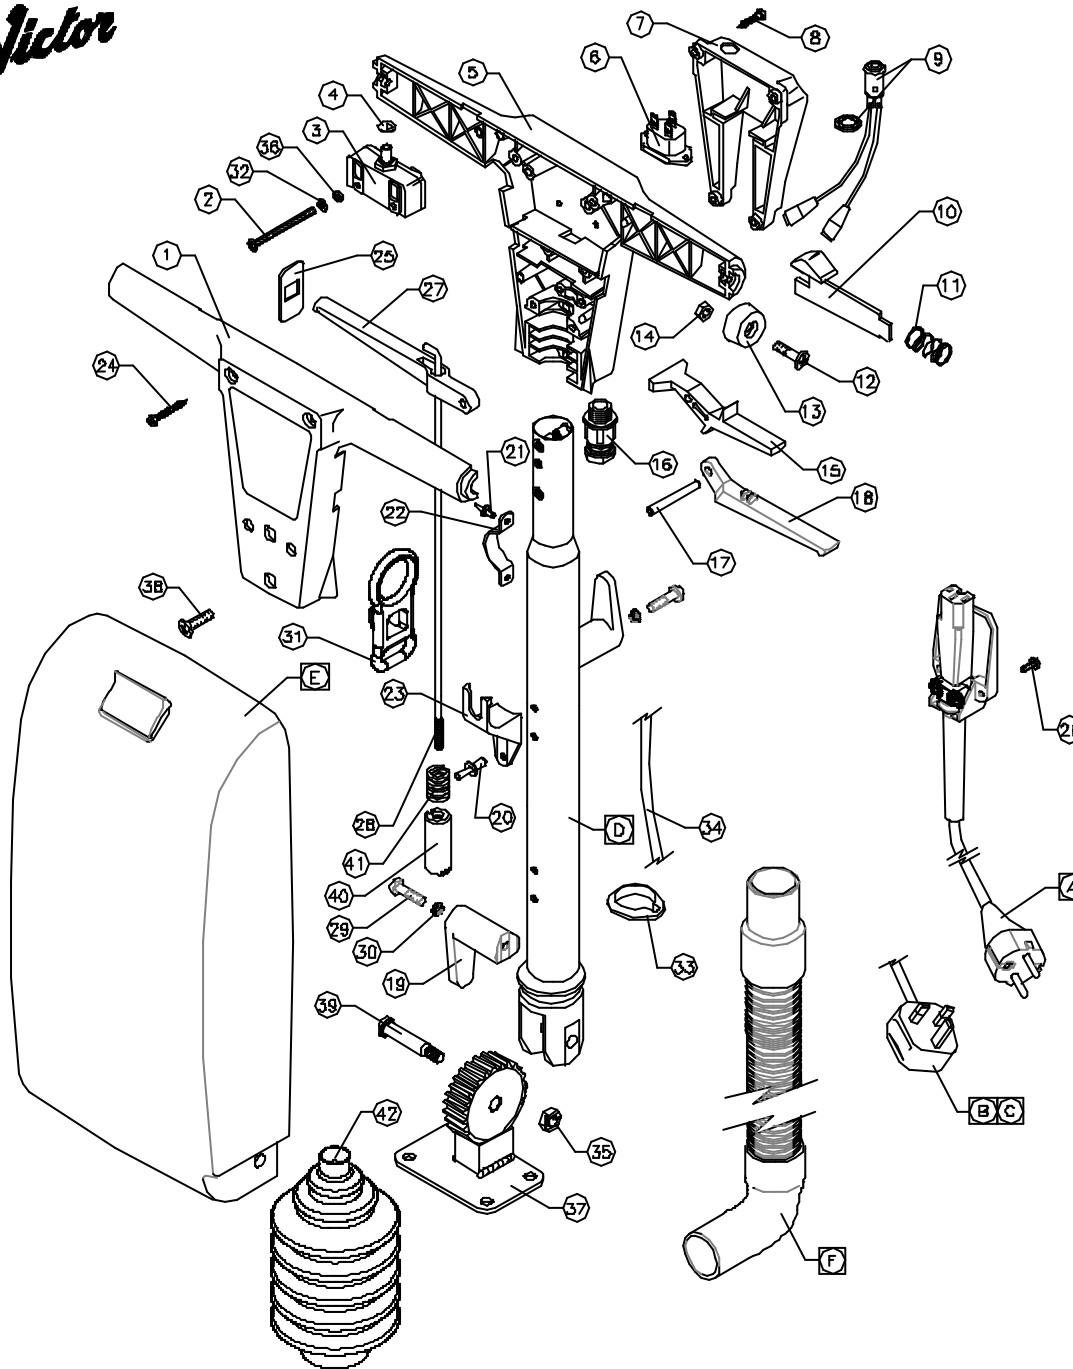

Victor

DOWDING & PLUMMER Ltd.

CALTHORPE HOUSE, STOCKFIELD ROAD,
BIRMINGHAM B27 6AP - ENGLAND
TEL: 0121-706-5771 FAX: 0121-708-1052

ITEM	PART No	QTY.	DESCRIPTION
1	SBI3759/BL	1	SWITCH BOX FRONT HALF
2	M4X 55PP	2	M4x55 POZIPAN SCREW
3	SBI3738	2	SINGLE POLE ON/OFF SWITCH
4	SBI3744	2	1/4" STARLOCK CAP
5	SBI3758/BL	1	SWITCH BOX BACK HALF
6	SBI3650	1	INLET SOCKET
7	A1001/BL	1	HANDLE SOCKET BOX
8	IN10X3-4PT	4	No10 x 3/4" PLASTITE SCREW
9	SBI3636	1	NEON LIGHT 200/250V - GREEN
10	A1821/BL	2	TRIGGER RELEASE MOULDING
11	A1820	2	TRIGGER RELEASE SPRING
12	M6X20SP	2	M6x20 POZIPAN SCREW
13	SBI3764/BL	2	HANDLE END CAP
14	M6N	2	M6 FULL NUT
15	SBI3760/BL	2	HANDLE SWITCH LEVER
16	SBI3373	1	CABLE GLAND - M16
17	A1141	3	HANDLE LEVER PIVOT PIN
18	C1412/BL	1	FLUID LEVER
19	D039D	2	BRUSH / CABLE HOOK
20	SBI3424	4	"POP" RIVET 3/16" x 1/2" LONG
21	SBI6772	2	"POP" RIVET #3.2 x B (1/8" x 5/16")
22	A1849/GH	1	CABLE RESTRAINT BRACKET - GREY HAMMER
23	B1062	2	BRACKET (QUICK RELEASE)
24	IN10X1.1-2PP	4	No 10 x 1 1/2" POZIPAN-HEAD SCREW
25	SBI3763/BL	2	HANDLE LEVER ENTRY SHIELD
26	M4X10CHS	2	M4 x 10 SLOTTED SCREW
27	SBI3761/BL	1	HANDLE ADJUSTMENT LEVER
28	A1852	1	800mm INSIDE BEND PULL ROD
29	M6X25PP	2	M6 x 25 POZIDRIVE PANHEAD SCREW
30	M6WSP	2	M6 SPRING WASHER
31	D050D	1	CABLE RESTRAINT
32	M4SH	2	M4 SHAKEPROOF WASHER
33	A1854	2	CABLE RETENTION RING
34	C1542	1	LEAD (1.5mm) 3 CORE 52" LG
35	M8NSB	1	M8 BINX STIFF NUT
36	M4N	2	M4 NUT
37	C1471	1	WELDED GEAR ASSY
38	D0812	4	M6 x 20 POZIPAN SCREW
39	A1896	1	PIVOT BOLT
40	A1741	1	HANDLE POSITION SELECTOR
41	A1743	1	SELECTOR SPRING
42	D0429	1	BELLOWS

ITEM	ASSY No	QTY.	DESCRIPTION
A	AYC1012	1	CABLE ASSY - 15M 220V BLACK EURD PLUG
B	AYC1026	1	CABLE ASSY - 15M 240V BLACK UK PLUG
C	AYC1074	1	CABLE ASSY - 15M 240V ORANGE UK PLUG
D	AYT2017/GH	1	DOWN TUBE ASSEMBLY-GREY HAMMER
E	AYB1008	1	FILTER CASE ASSEMBLY
F	AYH2038	1	HOSE ASSY FOR FILTER CASE