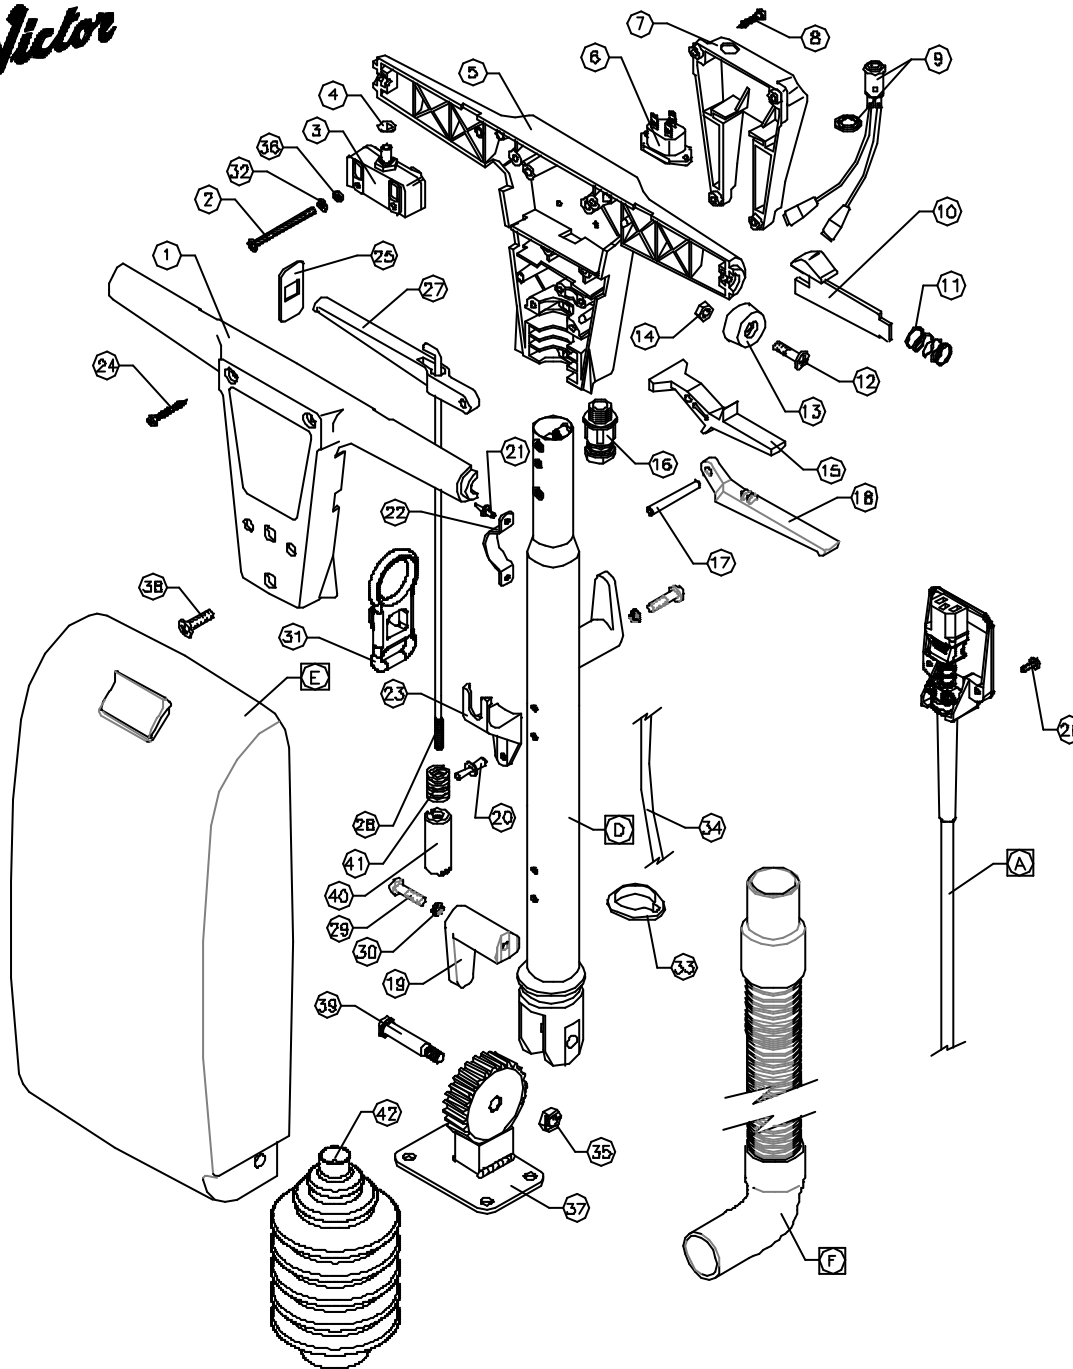

Victor

DOWDING & PLUMMER Ltd.

CALTHORPE HOUSE, STOCKFIELD ROAD,
BIRMINGHAM B27 6AP - ENGLAND
TEL: 0121-706-5771 FAX: 0121-708-1052

ITEM	PART No	QTY.	DESCRIPTION
1	SBI3759/BL	1	SWITCH BOX FRONT HALF
2	M4X 55PP	2	M4x55 POZIPAN SCREW
3	SBI3738	2	SINGLE POLE ON/OFF SWITCH
4	SBI3744	2	1/4" STARLOCK CAP
5	SBI3758/BL	1	SWITCH BOX BACK HALF
6	SBI3650	1	INLET SOCKET
7	A1001/BL	1	HANDLE SOCKET BOX
8	IN10X3-4PT	4	No10 x 3/4" PLASTITE SCREW
9	SBI3636	1	NEON LIGHT 200/250V - GREEN
10	A1821/BL	2	TRIGGER RELEASE MOULDING
11	A1820	2	TRIGGER RELEASE SPRING
12	M6X20SP	2	M6x20 POZIPAN SCREW
13	SBI3764/BL	2	HANDLE END CAP
14	M6N	2	M6 FULL NUT
15	SBI3760/BL	2	HANDLE SWITCH LEVER
16	SBI3373	1	CABLE GLAND - M16
17	A1141	3	HANDLE LEVER PIVOT PIN
18	C1412/BL	1	FLUID LEVER
19	D0390	2	BRUSH / CABLE HOOK
20	SBI3424	4	"POP" RIVET 3/16" x 1/2" LONG
21	SBI6772	2	"POP" RIVET #3.2 x B (1/8" x 5/16")
22	A1849/GH	1	CABLE RESTRAINT BRACKET - GREY HAMMER
23	B1062	2	BRACKET (QUICK RELEASE)
24	IN10X1.1-2PP	4	No 10 x 1 1/2" POZIPAN-HEAD SCREW
25	SBI3763/BL	2	HANDLE LEVER ENTRY SHIELD
26	M4X10CHS	2	M4 x 10 SLOTTED SCREW
27	SBI3761/BL	1	HANDLE ADJUSTMENT LEVER
28	A1852	1	800mm INSIDE BEND PULL ROD
29	M6X25PP	2	M6 x 25 POZIDRIVE PANHEAD SCREW
30	M6WSP	2	M6 SPRING WASHER
31	D0500	1	CABLE RESTRAINT
32	M4SH	2	M4 SHAKEPROOF WASHER
33	A1854	2	CABLE RETENTION RING
34	C1542	1	LEAD (1.5mm) 3 CORE 52" LG
35	M8NSB	1	M8 BINX STIFF NUT
36	M4N	2	M4 NUT
37	C1471	1	WELDED GEAR ASSY
38	D0812	4	M6 x 20 POZIPAN SCREW
39	A1896	1	PIVOT BOLT
40	A1741	1	HANDLE POSITION SELECTOR
41	A1743	1	SELECTOR SPRING
42	D0429	1	BELLOWS

ITEM	ASSY No	QTY.	DESCRIPTION
A	D1001	1	HIGH VISIBILITY EURO CABLE PACK ASSY
	D1000	1	HIGH VISIBILITY UK CABLE PACK ASSY
D	AYT2017/GH	1	DOWN TUBE ASSEMBLY-GREY HAMMER
E	AYB1008	1	FILTER CASE ASSEMBLY
F	AYH2038	1	HOSE ASSY FOR FILTER CASE

WHEN ORDERING PLEASE QUOTE PART No. AND PART DESCRIPTION

AYH1600 - AIRFLOW HANDLE ASSY 220/240V