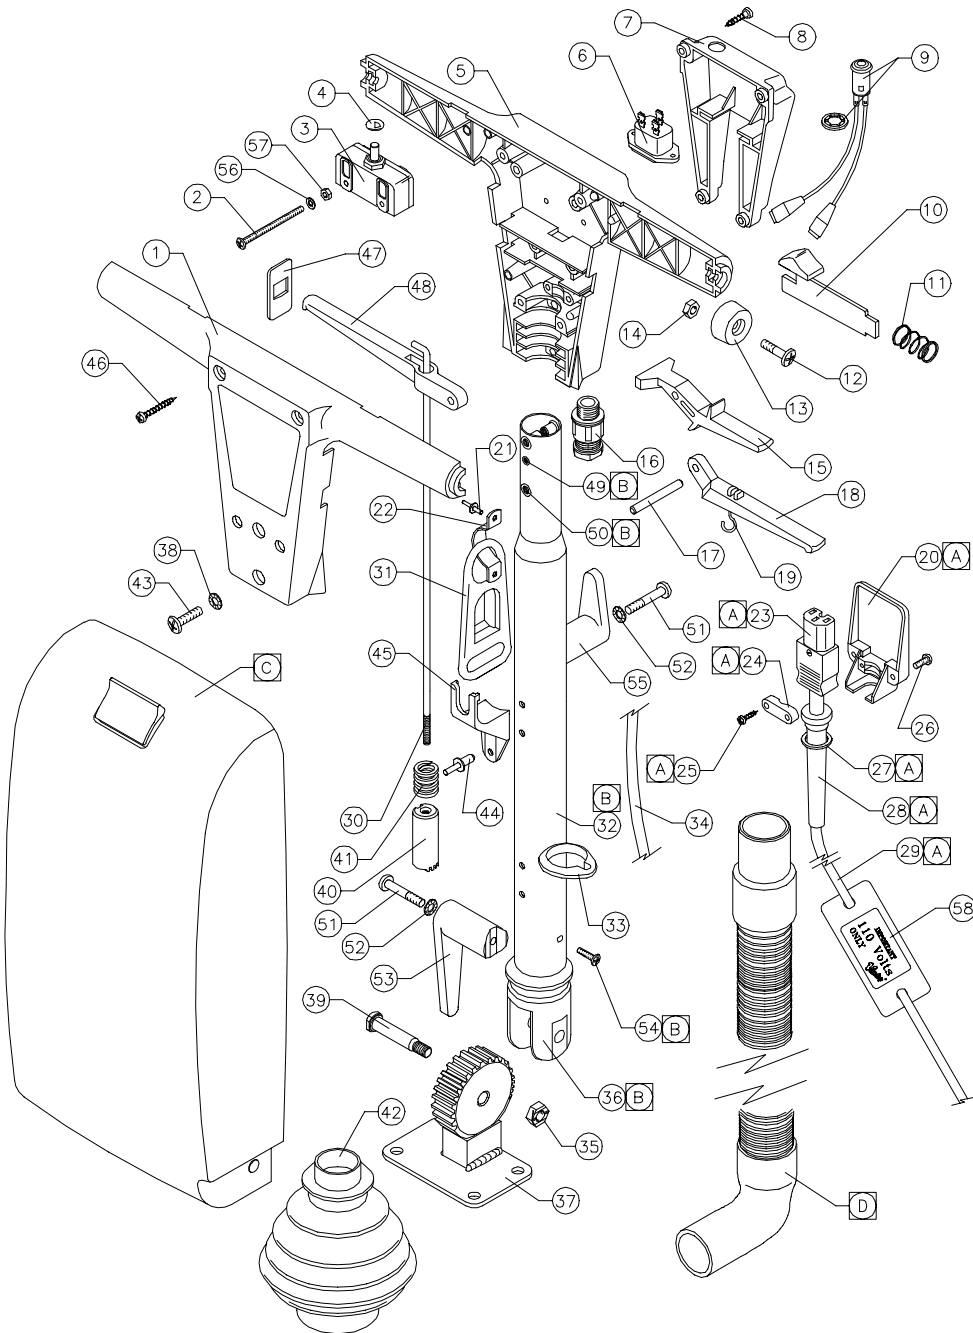

# AIRFLOW HANDLE ASSY. AYH1611 110V

ITEM	PART No	QTY.	DESCRIPTION
1	SBI3759/RE	1	SWITCH BOX FRONT HALF - RED
2	M4X 55PP	2	M4x55 POZIPAN SCREW
3	SBI3738	2	SINGLE POLE ON/OFF SWITCH
4	SBI3744	2	1/4" STARLOCK CAP
5	SBI3758/RE	1	SWITCH BOX BACK HALF - RED
6	SBI3650	1	INLET SOCKET
7	A1001/RE	1	HANDLE SOCKET BOX - RED
8	IN10X3-4PT	4	No10 x 3/4" PLASTITE SCREW
9	SBI6173	1	NEON LIGHT 110V & RETAINING RING
10	A1621	2	TRIGGER RELEASE MOULDING
11	A1620	2	TRIGGER RELEASE SPRING
12	M6X20SP	2	M6x20 POZIPAN SCREW
13	SBI3764/RE	2	HANDLE END CAP - RED
14	M6N	2	M6 FULL NUT
15	SBI3760/BL	2	HANDLE SWITCH LEVER - BLACK
16	SBI3373	1	CABLE GLAND - M16
17	A1141	3	HANDLE LEVER PIVOT PIN
18	C1412/BL	1	HANDLE FLUID LEVER - BLACK
19	SBI3766	1	HANDLE FLUID LEVER HOOK
20	A1315/RE	1	CABLE INLET MOULDING - RED
21	SBI5772	2	'POP' RIVET $\phi 3.2 \times 8$ (1/8" x 5/16")
22	A1649/GH	1	CABLE RESTRAINT BRACKET - GREY HAMMER
23	SBI3648	1	STRAIGHT CONNECTOR - REWIREABLE
24	SBI3765/RE	1	CABLE CLAMP - RED
25	IN8X5-8PP	2	No 8 x 5/8" POZIPAN HEAD SCREW
26	M4X10CHS	2	M4 x 10 SLOTTED SCREW
27	A1189/A	1	FIBRE WASHER $\phi 17 \times \phi 22 \times 2.5$
28	A1316/BL	1	GROMMET SLEEVE - BLACK
29	SBI3688	12M	LEAD (1.5mm) 3 CORE
30	A1852	1	800mm INSIDE BEND PULL ROD
31	SBI5482	1	CORD GUIDE - BLACK
32	C1515	1	DOWN TUBE
33	A1854	2	CABLE RETENTION RING
34	C1542	52"	LEAD (1.5mm) 3 CORE
35	M8NSB	1	M8 BINX STIFF NUT
36	B1102	1	CLEVIS
37	C1471	1	WELDED GEAR ASSY
38	M6SH	4	M6 SHAKEPROOF WASHER
39	A1896	1	PIVOT BOLT
40	A1741	1	HANDLE POSITION SELECTOR
41	A1743	1	SELECTOR SPRING
42	A1953	1	BELLOW 27mm DIA.
43	M6X20SP	4	M6 x 20 POZIPAN SCREW
44	SBI5424	4	'POP' RIVET 3/16" x 1/2" LONG
45	B1062	2	BRACKET (QUICK RELEASE)
46	IN10X1.1-2PP	4	No 10 x 1 1/2" POZIPANHEAD SCREW
47	SBI3763/RE	2	HANDLE LEVER ENTRY SHIELD - RED
48	SBI3761/BL	1	HANDLE ADJUSTMENT LEVER - BLACK
49	SBI3771	1	M4 THIN SHEET NUTSERT
50	SBI3772	6	M6 THIN SHEET NUTSERT
51	M6X35PP	2	M6 x 35 POZIDRIVE PANHEAD SCREW
52	M6WSP	2	M6 SPRING WASHER
53	DP819/GH	1	CORD HOOK - GREY HAMMER
54	M4X12SC	1	M4 x 12 TRILOBE SCREW
55	C1380/GH	1	BRUSH HOOK - GREY HAMMER
56	M4SH	2	M4 SHAKEPROOF WASHER
57	M4N	2	M4 NUT
58	C1492	1	110V LABEL