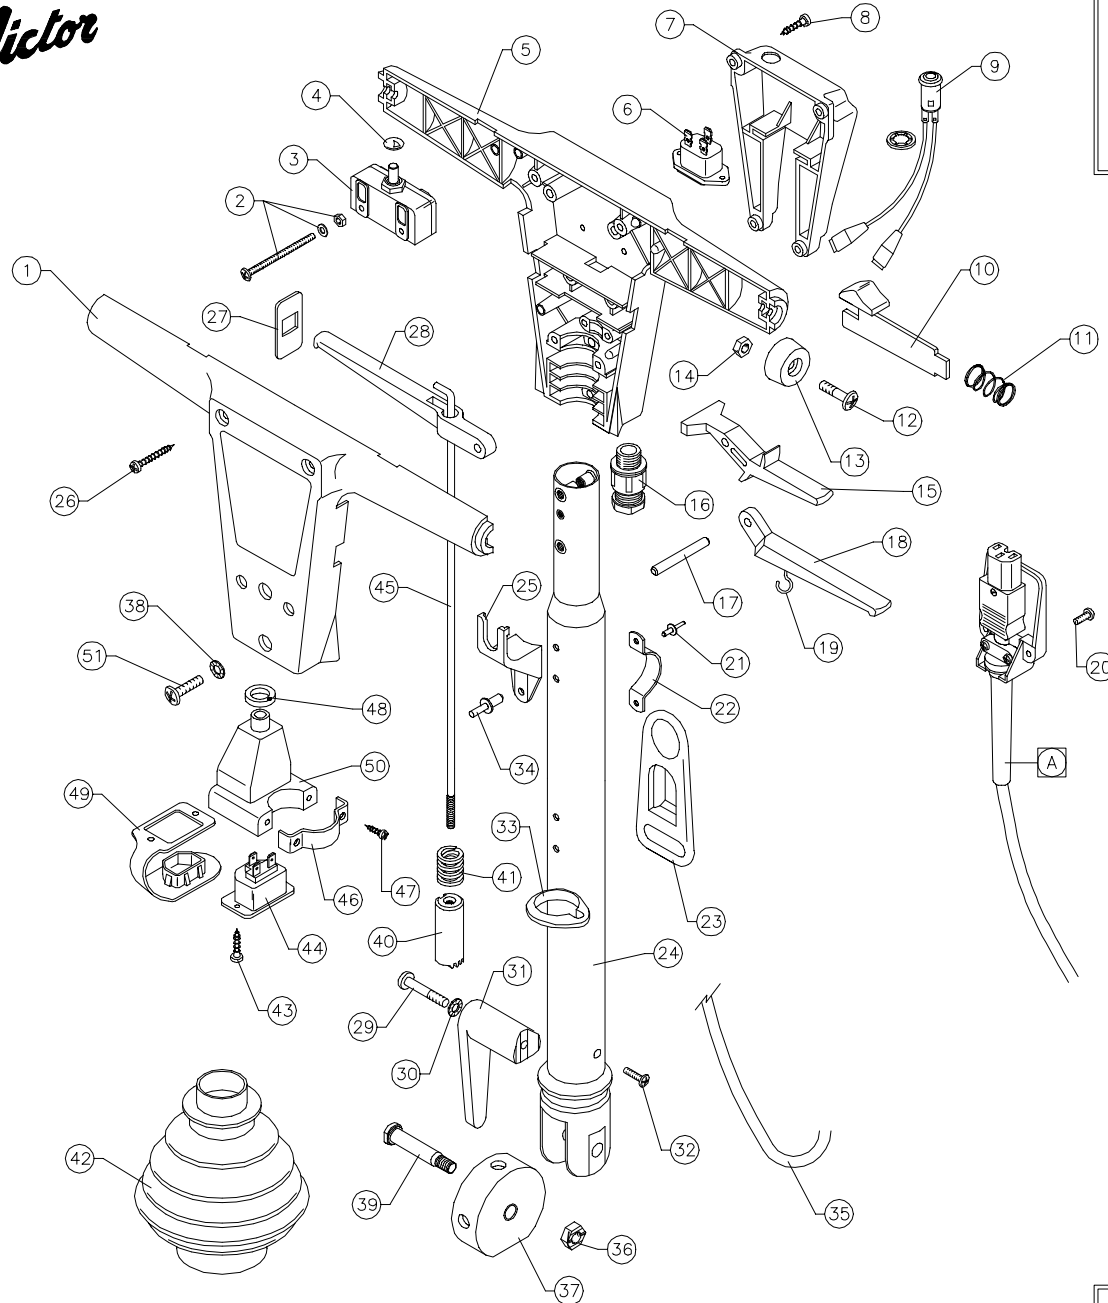

Victor

DOWDING & PLUMMER Ltd.

CALTHORPE HOUSE, STOCKFIELD ROAD,
BIRMINGHAM B27 6AP – ENGLAND

TEL: 0121-706-5771 FAX: 0121-708-1052

1	SBI3759/RE	1	SWITCH BOX FRONT HALF – RED
2	-	4	M4x55 SCREW, NUT, PLAIN & S.P. WASHER
3	SBI3738	2	SINGLE POLE ON/OFF SWITCH
4	SBI3744	2	1/4" STARLOCK CAP
5	SBI3758/RE	1	SWITCH BOX BACK HALF – RED
6	SBI3650	1	INLET SOCKET
7	A1001/RE	1	HANDLE SOCKET BOX – RED
8	IN10X3-4PT	4	No10 x 3/4" PLASTITE SCREW
9	SBI5836	1	NEON LIGHT 200/250V GREEN
10	A1621	2	TRIGGER RELEASE MOULDING
11	A1620	2	TRIGGER RELEASE SPRING
12	M6X20SP	2	M6x20 POZIPAN SCREW
13	SBI3764/RE	2	HANDLE END CAP RED
14	M6N	2	M6 FULL NUT
15	SBI3760	2	HANDLE SWITCH LEVER
16	SBI3373	1	CABLE GLAND – M16
17	A1141	3	HANDLE LEVER PIVOT PIN
18	SBI3762	1	HANDLE FLUID LEVER
19	SBI3766	1	HANDLE FLUID LEVER HOOK
20	M4X10CHS	2	M4 x 10 SLOTTED SCREW
21	SBI5772	2	"POP" RIVET Ø3.2 x 8 (1/8" x 5/16")
22	A1649/BL	1	CABLE RESTRAINT BRACKET
23	SBI5482	1	CORD GUIDE BLACK
24	AYT2006	1	DOWN TUBE ASSY
25	B1062	2	BRACKET (QUICK RELEASE)
26	IN10X1.1-2PP	4	No 10 x 1 1/2" POZIPAN
27	SBI3763/RE	2	HANDLE LEVER ENTRY SHIELD – RED
28	SBI3761	1	HANDLE ADJUSTMENT LEVER
29	M6X40PP	1	M6 x 40 POZIDRIVE PANHEAD SCREW
30	M6WSP	1	M6 SPRING WASHER
31	DP819/BL	1	CORD HOOK
32	M4X12PPT	1	M4 x12 TRILOBE SCREW
33	A1854	2	CABLE RETENTION RING
34	SBI5424	4	"POP" RIVET 3/16" x 1/2" LONG
35	A1941	1	DOWNLEAD
36	M8NSB	1	M8 BINX STIFF NUT
37	A1801	1	SELECTOR PIVOT
38	M6SH	4	M6 SHAKEPROOF WASHER
39	A1896	1	PIVOT BOLT
40	A1802	1	HANDLE POSITION SELECTOR
41	A1743	1	SELECTOR SPRING
42	A1861	1	BELLOW
43	IN6X1/2PP	2	No.6 x 1/2" POZIDRIVE PANHEAD SCREW
44	SBI5551	1	SOCKET OUTLET
45	A1883	1	PULL ROD
46	A1807/BL	1	BRACKET QUICK RELEASE
47	M5X30PP	2	M5 x 30 SPAX POZIDRIVE PANHEAD SCREW
48	SBI5602	1	RUBBER WASHER
49	A1746	1	HANDLE INLET SOCKET COVER
50	A1686	1	INLET SOCKET BOX MOULDING
51	M6X20SP	4	M6 x 20 POZIPAN SCREW

ASSY	PART No.	QTY.	DESCRIPTION
A	AYC1035	1	CABLE ASSY – 60ft 240V BLACK UK PLUG
	AYC1034	1	CABLE ASSY – 60ft 220V BLACK EURO PLUG
	AYC1075	1	CABLE ASSY – 60ft 240V ORANGE UK PLUG

WHEN ORDERING PLEASE QUOTE PART No. AND PART DESCRIPTION

EXCEL STD HANDLE ASSY 240/220V – AYH1217

FROM 19.02.99 TO

D.ELMES 24/02/99 15:35 PL226-1