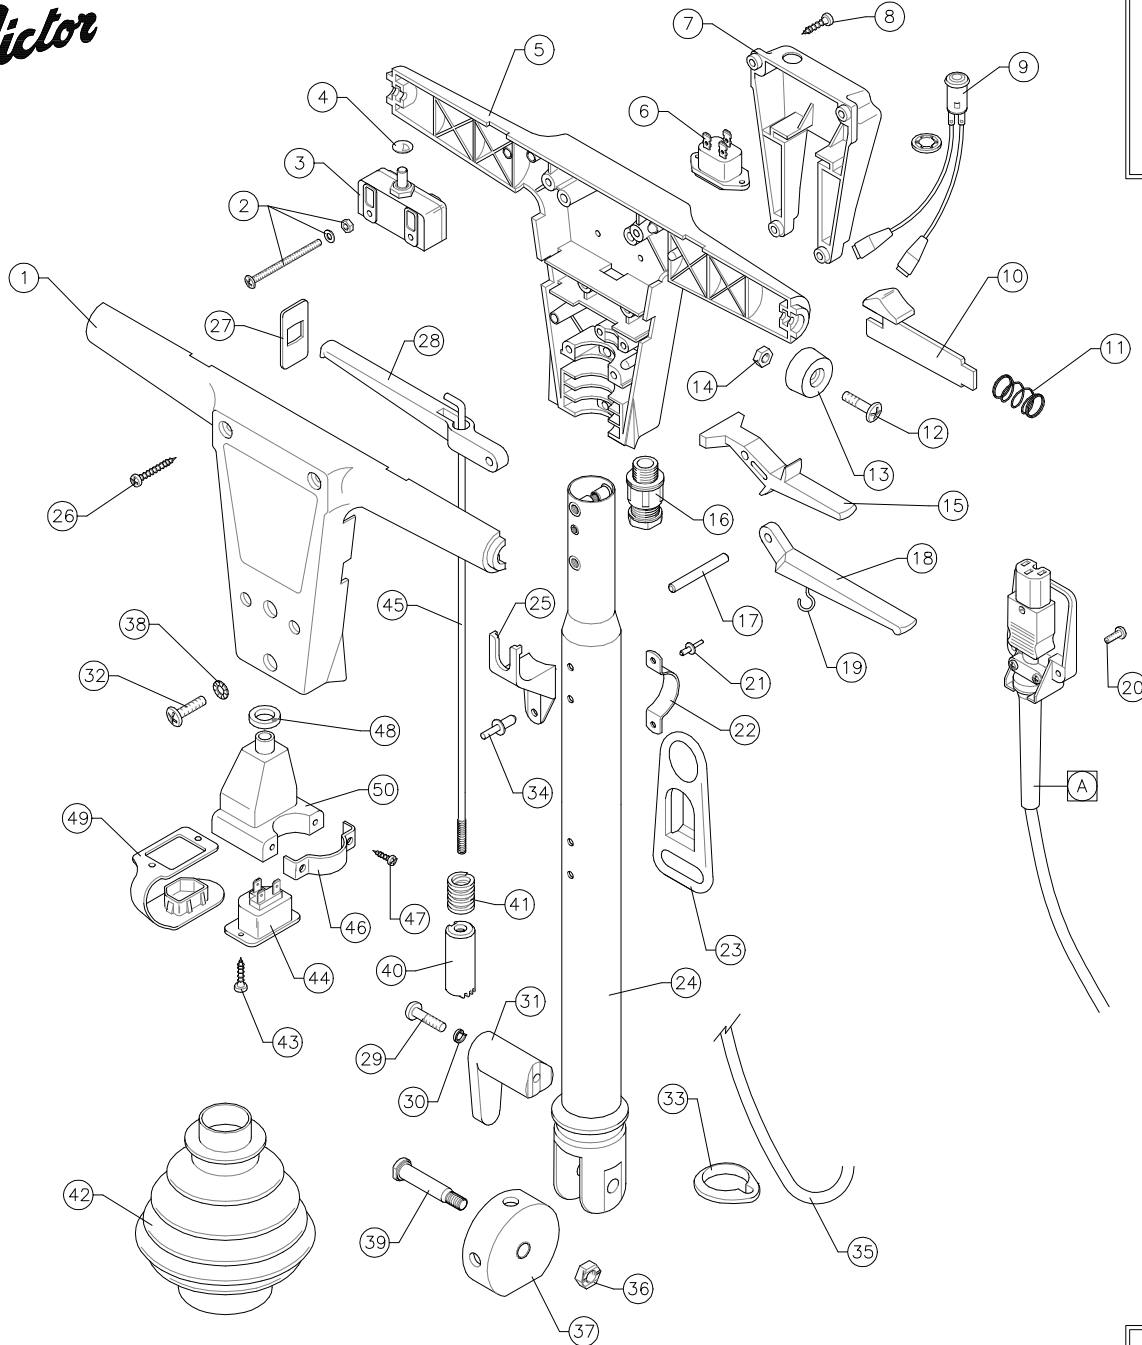

Victor

DOWDING & PLUMMER Ltd.

CALTHORPE HOUSE, STOCKFIELD ROAD,
BIRMINGHAM B27 6AP – ENGLAND

TEL: 0121-706-5771 FAX: 0121-708-1052

ITEM	PART No.	QTY.	DESCRIPTION
1	SBI3759/RE	1	SWITCH BOX FRONT HALF – RED
2	-	4	M4x55 SCREW, NUT, PLAIN & S.P. WASHER
3	SBI3738	2	SINGLE POLE ON/OFF SWITCH
4	SBI3744	2	1/4" STARLOCK CAP
5	SBI3758/RE	1	SWITCH BOX BACK HALF – RED
6	SBI3650	1	INLET SOCKET
7	A1001/RE	1	HANDLE SOCKET BOX – RED
8	IN10X3-4PT	4	No10 x 3/4" PLASTITE SCREW
9	SBI5836	1	NEON LIGHT 200/250V GREEN
10	A1621	2	TRIGGER RELEASE MOULDING
11	A1620	2	TRIGGER RELEASE SPRING
12	M6X20SP	2	M6x20 POZIPAN SCREW
13	SBI3764/RE	2	HANDLE END CAP RED
14	M6N	2	M6 FULL NUT
15	SBI3760	2	HANDLE SWITCH LEVER
16	SBI3373	1	CABLE GLAND – M16
17	A1141	3	HANDLE LEVER PIVOT PIN
18	SBI3762	1	HANDLE FLUID LEVER
19	SBI3766	1	HANDLE FLUID LEVER HOOK
20	M4X10CHS	2	M4 x 10 SLOTTED SCREW
21	SBI5772	2	'POP' RIVET ø3.2 x 8 (1/8" x 5/16")
22	A1649/BL	1	CABLE RESTRAINT BRACKET
23	SBI5482	1	CORD GUIDE BLACK
24	AYT2006	1	DOWN TUBE ASSY
25	B1062	2	BRACKET (QUICK RELEASE)
26	IN10X1.1-2PP	4	No 10 x 1 1/2" POZIPAN
27	SBI3763/RE	2	HANDLE LEVER ENTRY SHIELD – RED
28	SBI3761	1	HANDLE ADJUSTMENT LEVER
29	M6X25PP	1	M6 x 25 POZIDRIVE PANHEAD SCREW
30	M6WSP	1	M6 SPRING WASHER
31	D0390	1	CABLE HOOK
32	M6X20SP	4	M6 x 20 POZIPAN SCREW
33	A1854	2	CABLE RETENTION RING
34	SBI5424	4	'POP' RIVET 3/16" x 1/2" LONG
35	A1941	1	DOWNLEAD
36	M8NSB	1	M8 BINX STIFF NUT
37	A1801	1	SELECTOR PIVOT
38	M6SH	4	M6 SHAKEPROOF WASHER
39	A1896	1	PIVOT BOLT
40	A1802	1	HANDLE POSITION SELECTOR
41	A1743	1	SELECTOR SPRING
42	A1861	1	BELLOW
43	IN6X1/2PP	2	No.6 x 1/2" POZIDRIVE PANHEAD SCREW
44	SBI5551	1	SOCKET OUTLET
45	A1883	1	PULL ROD
46	A1807/BL	1	BRACKET QUICK RELEASE
47	M5X30PP	2	M5 x 30 SPAX POZIDRIVE PANHEAD SCREW
48	SBI5602	1	RUBBER WASHER
49	A1746	1	HANDLE INLET SOCKET COVER
50	A1686	1	INLET SOCKET BOX MOULDING

ITEM	ASSY No.	QTY.	DESCRIPTION
A	AYC1035	1	CABLE ASSY – 60ft 240V BLACK UK PLUG
	AYC1034	1	CABLE ASSY – 60ft 220V BLACK EURO PLUG
	AYC1075	1	CABLE ASSY – 60ft 240V ORANGE UK PLUG

WHEN ORDERING PLEASE QUOTE PART No. AND PART DESCRIPTION

EXCEL STD HANDLE ASSY 240/220V – AYH1217