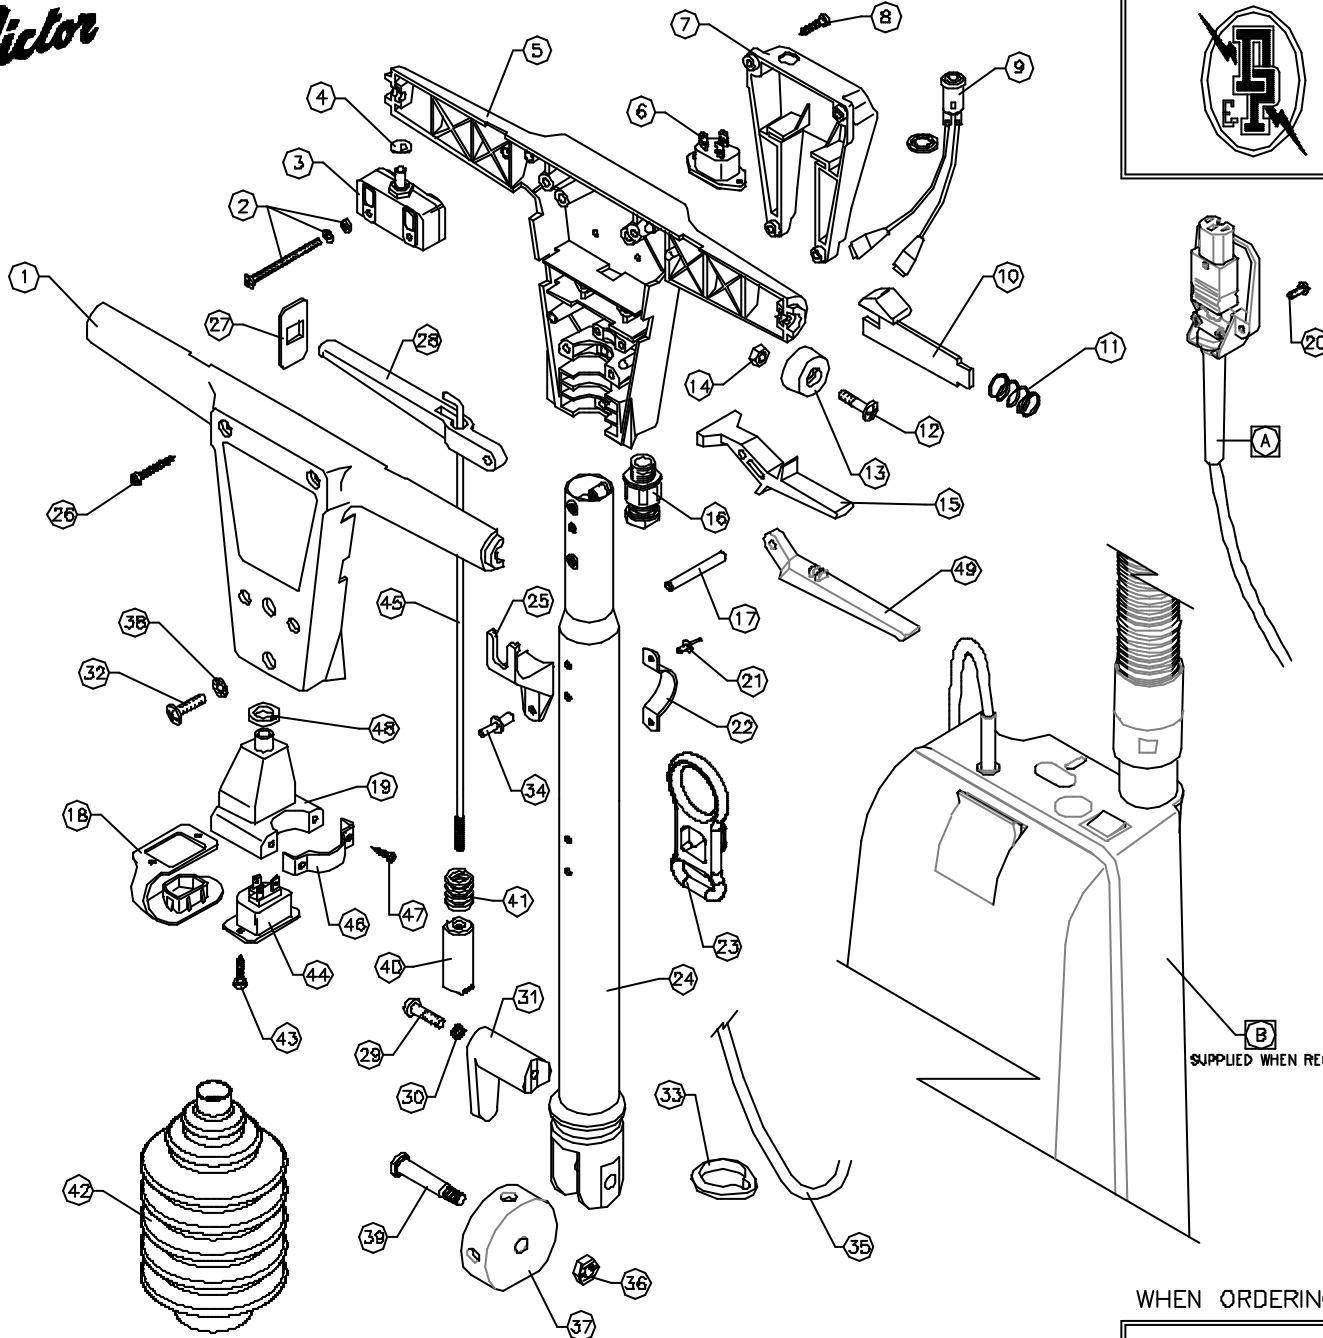

**Victor**

**DOWDING & PLUMMER Ltd.**

CALTHORPE HOUSE, STOCKFIELD ROAD,  
BIRMINGHAM B27 6AP - ENGLAND  
TEL: 0121-706-5771 FAX: 0121-708-1052

ITEM	PART No.	QTY.	DESCRIPTION
1	SB3708/RE	1	SWITCH BOX FRONT HALF - RED
2	-	4	M4x55 SCREW, NUT, PLAIN & S.P. WASHER
3	SB3738	2	SINGLE POLE ON/OFF SWITCH
4	SB3744	2	1/4" STARLOCK CAP
5	SB3758/RE	1	SWITCH BOX BACK HALF - RED
6	SB3600	1	INLET SOCKET
7	A1001/RE	1	HANDLE SOCKET BOX - RED
8	N10X3-4PT	4	No.10 x 3/4" PLASTIC SCREW
9	SB0536	1	NEON LIGHT 200/250V GREEN
10	A1621	2	TRIGGER RELEASE MOULDING
11	A1620	2	TRIGGER RELEASE SPRING
12	M6X20SP	2	M6X20 POZIPAN SCREW
13	SB3764/RE	2	HANDLE END CAP RED
14	MBN	2	M6 FULL NUT
15	SB3700	2	HANDLE SWITCH LEVER
16	SB3373	1	CABLE GLAND - N16
17	A1141	3	HANDLE LEVER PIVOT PIN
18	A1748	1	HANDLE INLET SOCKET COVER
19	A1686	1	INLET SOCKET BDX MOULDING
20	M4X10CHS	2	M4 x 10 SLOTTED SCREW
21	SB5772	2	"POP" RIVET #3.2 x 8 (1/8" x 5/16")
22	A1648/BL	1	CABLE RESTRAINT BRACKET
23	D0550	1	CABLE RESTRAINT
24	AY2008	1	DOWN TUBE ASSY
25	B1062	2	BRACKET (QUICK RELEASE)
26	N10X1.1-2FP	4	No.10 x 1 1/2" POZIPAN
27	SB3763/RE	2	HANDLE LEVER ENTRY SHIELD - RED
28	SB3761	1	HANDLE ADJUSTMENT LEVER
29	M6X25PP	1	M6 x 25 POZIDRIVE PANHEAD SCREW
30	M6WSP	1	M6 SPRING WASHER
31	D0390	1	CABLE HOOK
32	M6X20SP	4	M6 x 20 POZIPAN SCREW
33	A1854	2	CABLE RETENTION RING
34	SB3424	4	"POP" RIVET 3/16" x 1/2" LONG
35	A1941	1	DOWNLEAD
36	M8NS8	1	M8 BINX STIFF NUT
37	A1601	1	SELECTOR PIVOT
38	M8SH	4	M8 SHAKEPROOF WASHER
39	A1896	1	PIVOT BOLT
40	A1602	1	HANDLE POSITION SELECTOR
41	A1743	1	SELECTOR SPRING
42	D0428	1	GAITER
43	N6X1/2FP	2	No.6 x 1/2" POZIDRIVE PANHEAD SCREW
44	SB5551	1	SOCKET OUTLET
45	A1883	1	PULL ROD
46	A1807/BL	1	BRACKET QUICK RELEASE
47	M6X30FP	2	M6 x 30 SFAX POZIDRIVE PANHEAD SCREW
48	SB5602	1	RUBBER WASHER
49	C1412	1	HANDLE FLUID LEVER - WHITE