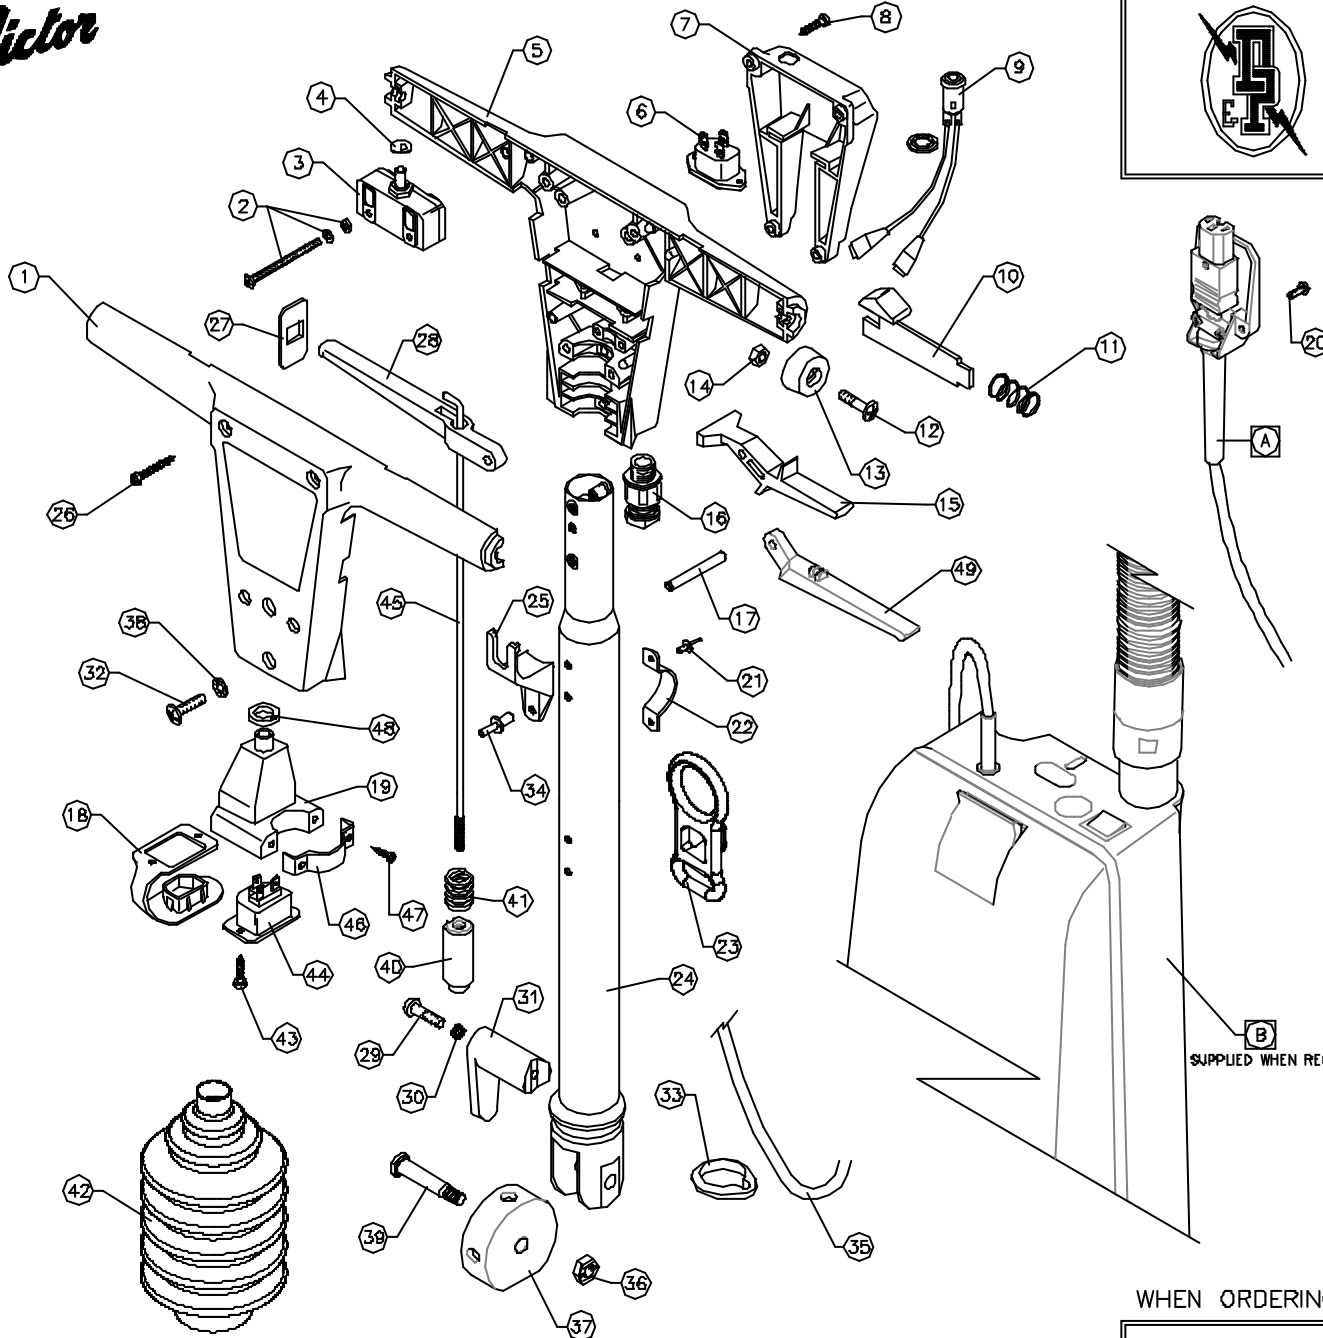

**Victor**

**DOWDING & PLUMMER Ltd.**

CALTHORPE HOUSE, STOCKFIELD ROAD,  
BIRMINGHAM B27 6AP - ENGLAND  
TEL: 0121-706-5771 FAX: 0121-708-1052

ITEM	PART No.	QTY.	DESCRIPTION
1	SB3708/RE	1	SWITCH BOX FRONT HALF - RED
2	-	4	M4x55 SCREW, NUT, PLAIN & S.P. WASHER
3	SB3738	2	SINGLE POLE ON/OFF SWITCH
4	SB3744	2	1/4" STARLOCK CAP
5	SB3758/RE	1	SWITCH BOX BACK HALF - RED
6	SB3600	1	INLET SOCKET
7	A1001/RE	1	HANDLE SOCKET BOX - RED
8	N10X3-4PT	4	No.10 x 3/4" PLASTIC SCREW
9	SB0536	1	NEON LIGHT 200/250V GREEN
10	A1621	2	TRIGGER RELEASE MOULDING
11	A1620	2	TRIGGER RELEASE SPRING
12	M6X20SP	2	M6X20 POZIPAN SCREW
13	SB3764/RE	2	HANDLE END CAP RED
14	MBN	2	M6 FULL NUT
15	SB3700	2	HANDLE SWITCH LEVER
16	SB3373	1	CABLE GLAND - N16
17	A1141	3	HANDLE LEVER PIVOT PIN
18	A1748	1	HANDLE INLET SOCKET COVER
19	A1686	1	INLET SOCKET BDX MOULDING
20	M4X10CHS	2	M4 x 10 SLOTTED SCREW
21	SB5772	2	"POP" RIVET #3.2 x 8 (1/8" x 5/16")
22	A1648/BL	1	CABLE RESTRAINT BRACKET
23	D0550	1	CABLE RESTRAINT
24	AY2008	1	DOWN TUBE ASSY
25	B1062	2	BRACKET (QUICK RELEASE)
26	N10X1.1-2FP	4	No.10 x 1 1/2" POZIPAN
27	SB3763/RE	2	HANDLE LEVER ENTRY SHIELD - RED
28	SB3761	1	HANDLE ADJUSTMENT LEVER
29	M6X25PP	1	M6 x 25 POZIDRIVE PANHEAD SCREW
30	M8WSP	1	M8 SPRING WASHER
31	D0390	1	CABLE HOOK
32	M6X20SP	4	M6 x 20 POZIPAN SCREW
33	A1854	2	CABLE RETENTION RING
34	SB3424	4	"POP" RIVET 3/16" x 1/2" LONG
35	A1941	1	DOWNLEAD
36	M8NS8	1	M8 BINX STIFF NUT
37	A1801	1	SELECTOR PIVOT
38	M8SH	4	M8 SHAKEPROOF WASHER
39	A1896	1	PIVOT BOLT
40	A1802	1	HANDLE POSITION SELECTOR
41	A1743	1	SELECTOR SPRING
42	D0428	1	GAITER
43	N6X1/2FP	2	No.6 x 1/2" POZIDRIVE PANHEAD SCREW
44	SB5551	1	SOCKET OUTLET
45	A1883	1	PULL ROD
46	A1807/BL	1	BRACKET QUICK RELEASE
47	M6X30FP	2	M6 x 30 SFAX POZIDRIVE PANHEAD SCREW
48	SB5602	1	RUBBER WASHER
49	C1412	1	HANDLE FLUID LEVER - WHITE