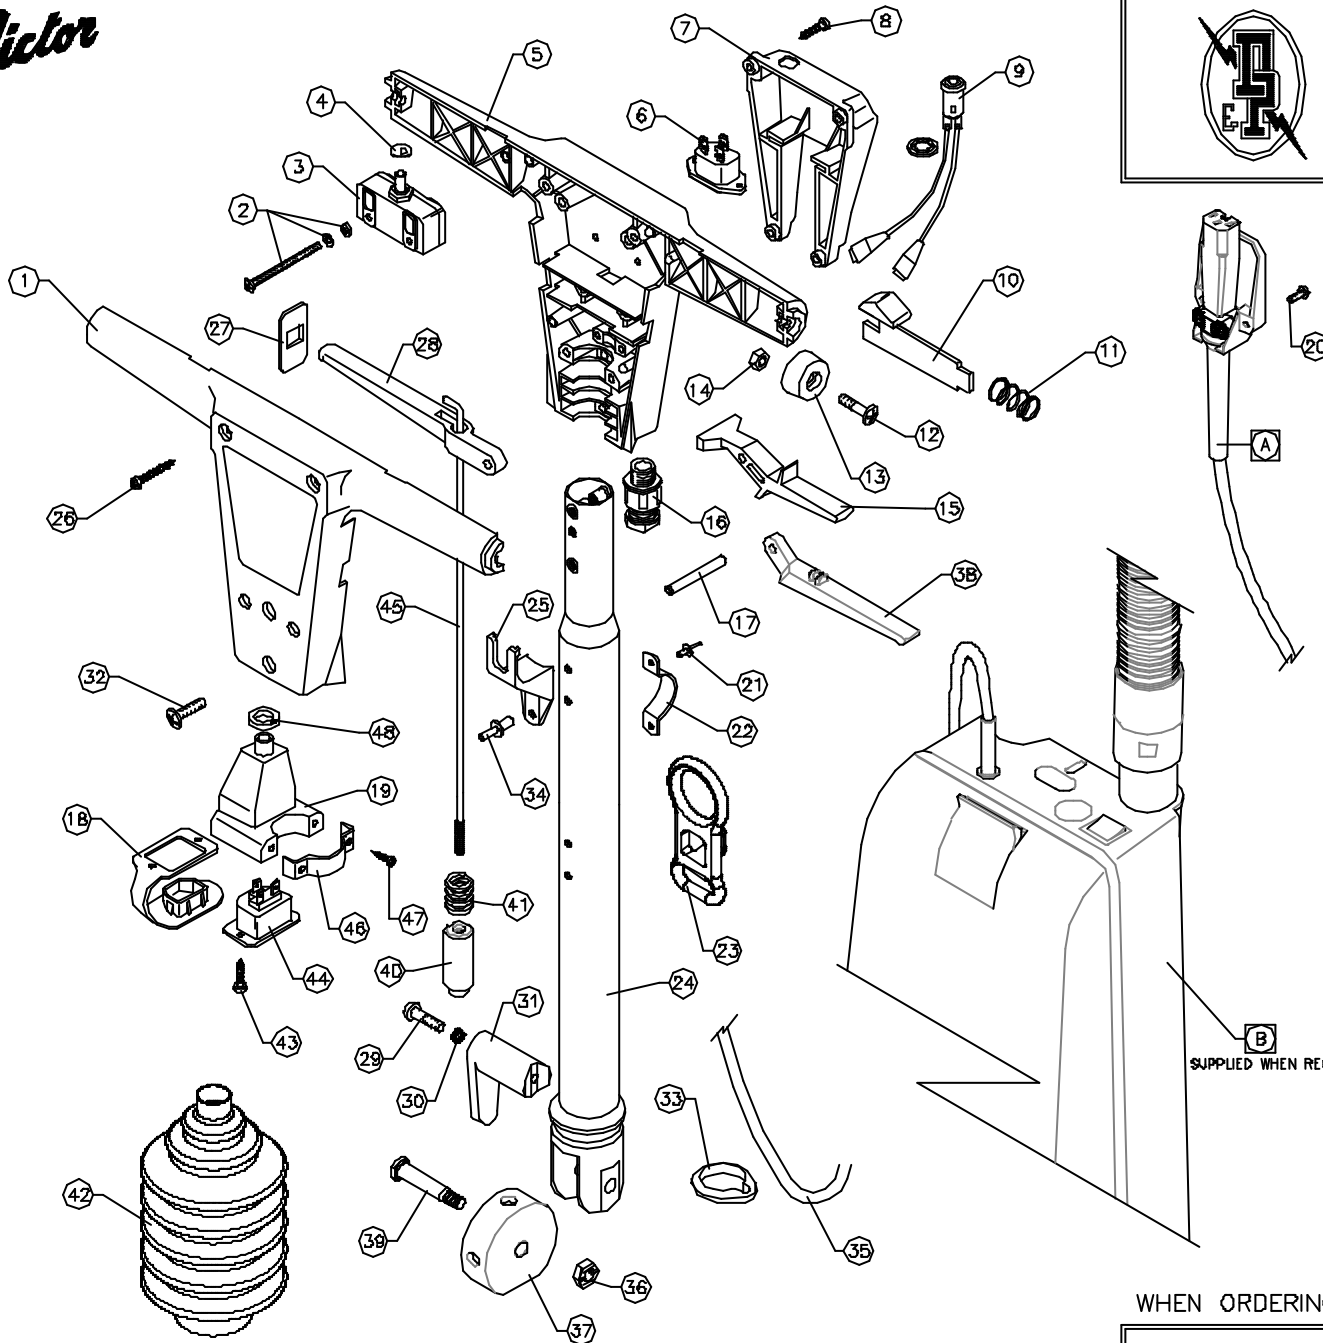

Victor

DOWDING & PLUMMER Ltd.

CALTHORPE HOUSE, STOCKFIELD ROAD,
BIRMINGHAM B27 6AP - ENGLAND
TEL: 0121-706-5771 FAX: 0121-708-1052

ITEM	PART No.	QTY.	DESCRIPTION
1	SB03788/RE	1	SWITCH BOX FRONT HALF - RED
2	-	4	M4X35 SCREW, NUT, FLAIN & S.P. WASHER
3	SB03738	2	SINGLE POLE ON/OFF SWITCH
4	SB03744	2	1/4" STARLOCK CAP
5	SB03758/RE	1	SWITCH BOX BACK HALF - RED
6	SB03850	1	INLET SOCKET
7	A10D1/RE	1	HANDLE SOCKET BOX - RED
8	IN10X3-4PT	4	№10 x 3/4" PLASTITE SCREW
9	SB08836	1	NEGN LIGHT 200/250V GREEN
10	A1821	2	TRIGGER RELEASE MouldING
11	A1820	2	TRIGGER RELEASE SPRING
12	M6X20SP	2	M6X20 POZIPAN SCREW
13	SB03784/RE	2	HANDLE END CAP RED
14	M6N	2	M6 FULL NUT
15	SB03780	2	HANDLE SWITCH LEVER
16	SB03373	1	CABLE GLAND - M16
17	A1141	3	HANDLE LEVER PIVOT PIN
18	A1746	1	HANDLE INLET SOCKET COVER
19	A1886	1	INLET SOCKET BOX MouldING
20	M4X10CHS	2	M4 x 10 SLOTTED SCREW
21	SB05772	2	"POP" RIVET #3.2 x 8 (1/8" x 5/16")
22	A1848/BL	1	CABLE RESTRAINT BRACKET
23	D0850	1	CABLE RESTRAINT
24	AYT2006	1	DOWN TUBE ASSY
25	B1082	2	BRACKET (QUICK RELEASE)
26	IN10X1.1-2PP	4	№10 x 1 1/2" POZIPAN
27	SB03783/RE	2	HANDLE LEVER ENTRY SHIELD - RED
28	SB03781	1	HANDLE ADJUSTMENT LEVER
29	M6X28PP	1	M6 x 28 POZIDRIVE PANHEAD SCREW
30	M6W5P	1	M6 SPRING WASHER
31	D039D	1	CABLE HOOK
32	D0812	4	M6 x 20 POZIPAN SCREW
33	A1854	2	CABLE RETENTION RING
34	SB05424	4	"POP" RIVET 3/16" x 1/2" LONG
35	A1941	1	DOWNLEAD
36	M8NS8	1	M8 BINX STIFF NUT
37	A1801	1	SELECTOR PIVOT
38	C1412	1	HANDLE FLUID LEVER - WHITE
39	A1886	1	PIVOT BOLT
40	A1802	1	HANDLE POSITION SELECTOR
41	A1743	1	SELECTOR SPRING
42	D042B	1	GAITER
43	IN6X1/2PP	2	№6 x 1/2" POZIDRIVE PANHEAD SCREW
44	SB06881	1	SOCKET OUTLET
45	A1883	1	PULL ROD
46	A1807/BL	1	BRACKET QUICK RELEASE
47	M3X30PP	2	M3 x 30 SPAX POZIDRIVE PANHEAD SCREW
48	SB05802	1	RUBBER WASHER