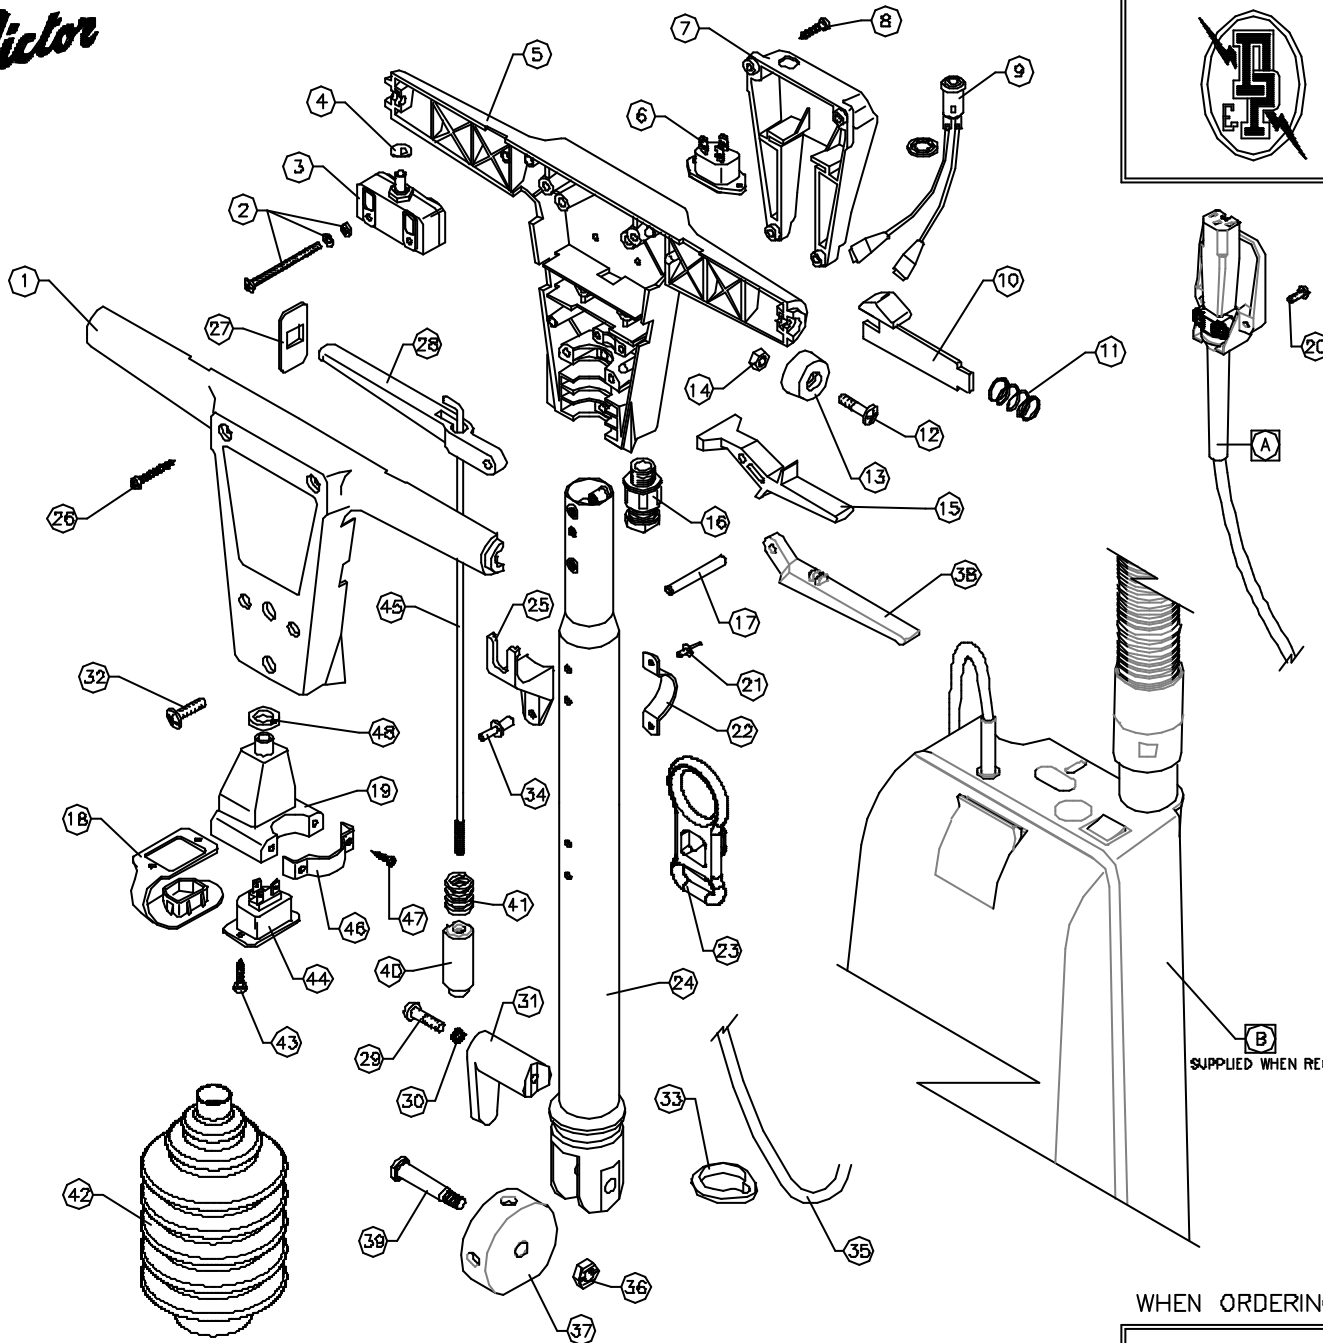

Victor

DOWDING & PLUMMER Ltd.

CALTHORPE HOUSE, STOCKFIELD ROAD,
BIRMINGHAM B27 6AP - ENGLAND

TEL: 0121-706-5771 FAX: 0121-708-1052

ITEM	PART No.	QTY.	DESCRIPTION
1	SB0788/BL	1	SWITCH BOX FRONT HALF
2	-	4	M4X35 SCREW, NUT, FLAIN & S.P. WASHER
3	SB0738	2	SINGLE POLE ON/OFF SWITCH
4	SB0744	2	1/4" STARLOCK CAP
5	SB0758/BL	1	SWITCH BOX BACK HALF
6	SB0385D	1	INLET SOCKET
7	A10D1/BL	1	HANDLE SOCKET BOX
8	IN10X3-4PT	4	No10 x 3/4" PLASTITE SCREW
9	SB0836	1	NEON LIGHT 200/250V GREEN
10	A1821/BL	2	TRIGGER RELEASE MOULDING
11	A182D	2	TRIGGER RELEASE SPRING
12	M6X20SP	2	M6X20 POZIPAN SCREW
13	SB0784/BL	2	HANDLE END CAP
14	M6N	2	M6 FULL NUT
15	SB0780/BL	2	HANDLE SWITCH LEVER
16	SB0373	1	CABLE GLAND - M16
17	A1141	3	HANDLE LEVER PIVOT PIN
18	A1746	1	HANDLE INLET SOCKET COVER
19	A1886	1	INLET SOCKET BOX MOULDING
20	M4X10CHS	2	M4 x 10 SLOTTED SCREW
21	SB0572	2	"POP" RIVET #3.2 x 8 (1/8" x 3/16")
22	A1849/BL	1	CABLE RESTRAINT BRACKET
23	D068D	1	CABLE RESTRAINT
24	AYT2D06	1	DOWN TUBE ASSY
25	B1082	2	BRACKET (QUICK RELEASE)
26	IN10X1.1-2PP	4	No 10 x 1 1/2" POZIPAN
27	SB0783/BL	2	HANDLE LEVER ENTRY SHIELD
28	SB0781/BL	1	HANDLE ADJUSTMENT LEVER
29	M6X28PP	1	M6 x 28 POZIDRIVE PANHEAD SCREW
30	M6W5P	1	M6 SPRING WASHER
31	D039D	1	CABLE HOOK
32	D0812	4	M6 x 20 POZIPAN SCREW
33	A1854	2	CABLE RETENTION RING
34	SB05424	4	"POP" RIVET 3/16" x 1/2" LONG
35	A1941	1	DOWNLEAD
36	M8NS8	1	M8 BINX STIFF NUT
37	A18D1	1	SELECTOR PIVOT
38	C1412/BL	1	HANDLE FLUID LEVER
39	A1886	1	PIVOT BOLT
40	A18D2	1	HANDLE POSITION SELECTOR
41	A1743	1	SELECTOR SPRING
42	D042B	1	GAITER
43	IN6X1/2PP	2	No.6 x 1/2" POZIDRIVE PANHEAD SCREW
44	SB0681	1	SOCKET OUTLET
45	A1883	1	PULL ROD
46	A18D7/BL	1	BRACKET QUICK RELEASE
47	M3X30PP	2	M3 x 30 SPAX POZIDRIVE PANHEAD SCREW
48	SB0602	1	RUBBER WASHER

ITEM	ASSY No.	QTY.	DESCRIPTION
A	AYC1035	1	CABLE ASSY - 80ft 240V BLACK UK PLUG
	AYC1034	1	CABLE ASSY - 80ft 220V BLACK EURO PLUG
	AYC1075	1	CABLE ASSY - 80ft 240V ORANGE UK PLUG
B	AYE000	1	EXHAUSTER UNIT ASSEMBLY