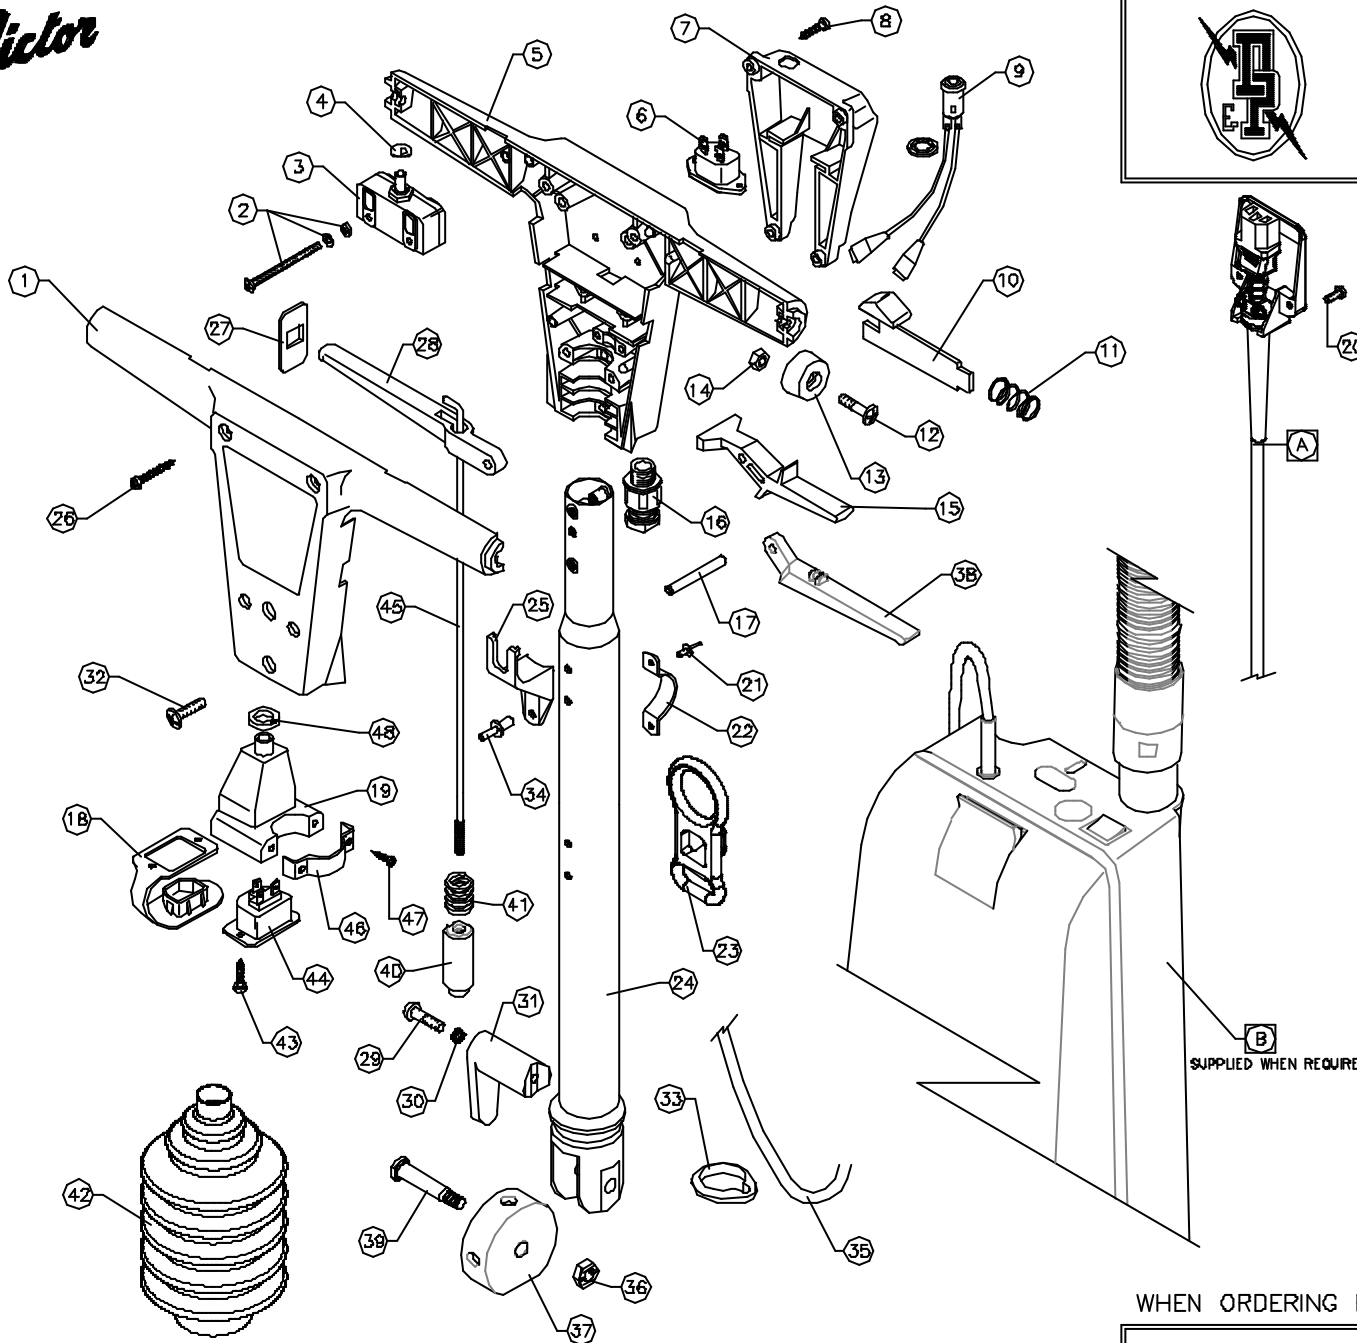

**Victor**

**DOWDING & PLUMMER Ltd.**

CALTHORPE HOUSE, STOCKFIELD ROAD,  
BIRMINGHAM B27 6AP - ENGLAND  
TEL: 0121-706-5771 FAX: 0121-708-1052

ITEM	PART No.	QTY.	DESCRIPTION
1	SB03788/BL	1	SWITCH BOX FRONT HALF
2	-	4	M4X35 SCREW, NUT, FLAIN & S.P. WASHER
3	SB03738	2	SINGLE POLE ON/OFF SWITCH
4	SB03744	2	1/4" STARLOCK CAP
5	SB03758/BL	1	SWITCH BOX BACK HALF
6	SB03850	1	INLET SOCKET
7	A10D1/BL	1	HANDLE SOCKET BOX
8	IN10X3-4PT	4	NO10 x 3/4" PLASTITE SCREW
9	SB08836	1	NEGN LIGHT 200/250V GREEN
10	A1821/BL	2	TRIGGER RELEASE MouldING
11	A1820	2	TRIGGER RELEASE SPRING
12	M6X20SP	2	M6X20 POZIPAN SCREW
13	SB03784/BL	2	HANDLE END CAP
14	M6N	2	M6 FULL NUT
15	SB03780/BL	2	HANDLE SWITCH LEVER
16	SB03373	1	CABLE GLAND - M16
17	A1141	3	HANDLE LEVER PIVOT PIN
18	A1746	1	HANDLE INLET SOCKET COVER
19	A1886	1	INLET SOCKET BOX MouldING
20	M4X10CHS	2	M4 x 10 SLOTTED SCREW
21	SB05772	2	"POP" RIVET #3.2 x 8 (1/8" x 3/16")
22	A1848/BL	1	CABLE RESTRAINT BRACKET
23	D0680	1	CABLE RESTRAINT
24	AYT2006	1	DOWN TUBE ASSY
25	B1082	2	BRACKET (QUICK RELEASE)
26	IN10X1.1-2PP	4	NO 10 x 1 1/2" POZIPAN
27	SB03783/BL	2	HANDLE LEVER ENTRY SHIELD
28	SB03781/BL	1	HANDLE ADJUSTMENT LEVER
29	M6X28PP	1	M6 x 28 POZIDRIVE PANHEAD SCREW
30	M6W5P	1	M6 SPRING WASHER
31	D039D	1	CABLE HOOK
32	D0812	4	M6 x 20 POZIPAN SCREW
33	A1854	2	CABLE RETENTION RING
34	SB05424	4	"POP" RIVET 3/16" x 1/2" LONG
35	A1941	1	DOWNLEAD
36	M8NS8	1	M8 BINX STIFF NUT
37	A1801	1	SELECTOR PIVOT
38	C1412/BL	1	HANDLE FLUID LEVER
39	A1886	1	PIVOT BOLT
40	A1802	1	HANDLE POSITION SELECTOR
41	A1743	1	SELECTOR SPRING
42	D042B	1	GAITER
43	IN6X1/2PP	2	NO.6 x 1/2" POZIDRIVE PANHEAD SCREW
44	SB06881	1	SOCKET OUTLET
45	A1883	1	PULL ROD
46	A1807/BL	1	BRACKET QUICK RELEASE
47	M3X30PP	2	M3 x 30 SPAX POZIDRIVE PANHEAD SCREW
48	SB05802	1	RUBBER WASHER