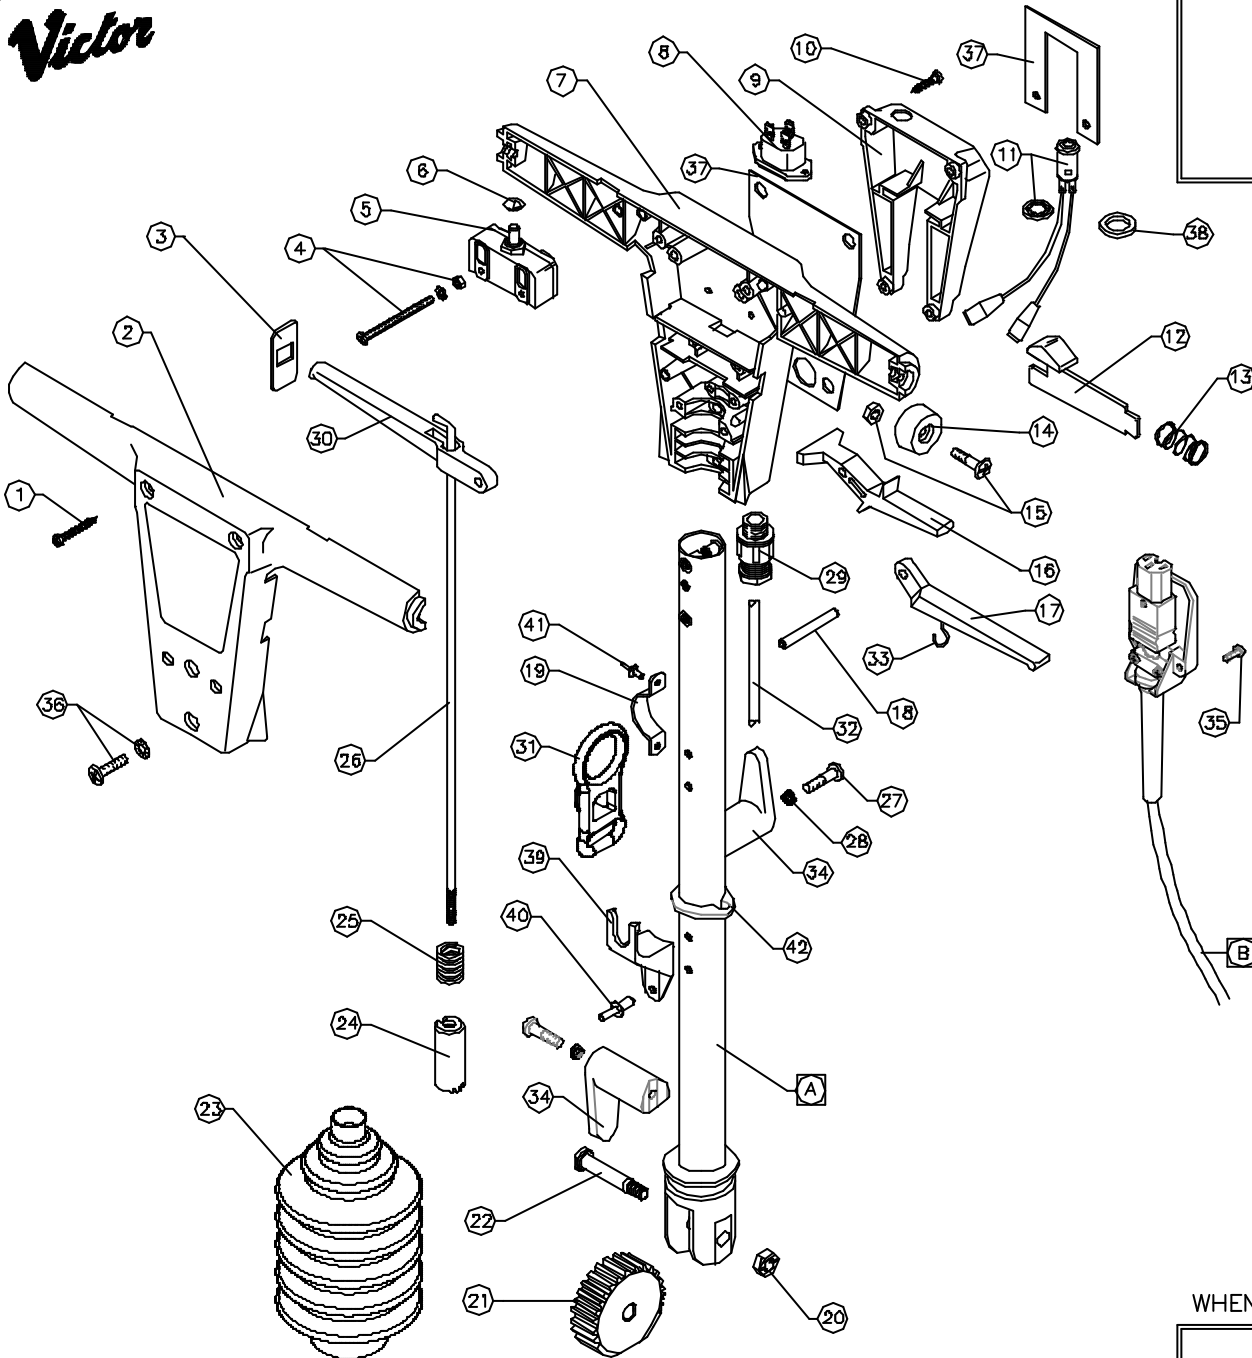

Victor

DOWDING & PLUMMER Ltd.

CALTHORPE HOUSE, STOCKFIELD ROAD,
BIRMINGHAM B27 6AP - ENGLAND
TEL: 0121-706-5771 FAX: 0121-708-1052

ITEM	PART No.	QTY.	DESCRIPTION
1	IN1DX1.1-2	4	SCREW S.T. No.10 x 1 1/2"
2	SB13759/RE	1	SWITCH BOX MOULDING - FRONT - RED
3	SB13763/RE	2	LEVER ENTRY SHIELD - RED
4	-	2	M4x55mm SCREW, NUT, PLAIN & S.P. WASHER
5	SB13738	2	SINGLE POLE ON/OFF SWITCH
6	SB13744	2	SPRING CAP 1/4"
7	SB13758/RE	1	SWITCH BOX MOULDING - REAR - RED
8	SB13650	1	INLET SOCKET
9	A1001/RE	1	SOCKET BOX MOULDING - RED
10	IN1DX3-4PT	4	SCREW S.T. No.10 x 3/4"
11	SB15836	1	NEON LIGHT & RETAINING RING
12	A1621	2	TRIGGER RELEASE SLIDE-BLACK
13	A1620	2	SPRING ø17x25
14	SB13764/RE	2	HANDLE END CAP-RED
15	-	2	SCREW M6x20 P.H. & NUT
16	SB13760	2	SWITCH LEVER - WHITE
17	SB13762	1	FLUID LEVER - WHITE
18	A1141	3	LEVER PIVOT PIN
19	A1650/PLTD	1	CORD GUIDE CLAMP
20	M8NSB	1	NUT - M8 BINX
21	A1859	1	HANDLE SELECTOR GEAR
22	A1896	1	PIVOT BOLT
23	D0429	1	BELLOWS
24	A1741	1	HANDLE POSITION SELECTOR
25	A1743	1	SELECTOR SPRING
26	A1765	1	PULL ROD
27	M6X25PP	2	M6 X 25 POZIDRIVE PANHEAD SCREW
28	M6WSP	2	M6 SPRING WASHER
29	SB13373	1	CABLE GLAND - M16
30	SB13761	1	HANDLE ADJUSTMENT LEVER - WHITE
31	D0550	1	CABLE RESTRAINT
32	SB15439	1	DOWN LEAD
33	SB13766	1	CUP HOOK No.2
34	D0390	2	BRUSH / CABLE HOOK
35	M4X10CHS	2	SCREW - M4 x 10 C.H.
36	-	4	SCREW - M6 x 20 & S.P. WASHER
37	A1493	1	VDE GASKET KIT
38	SB15301	1	RUBBER WASHER
39	B1062	2	QUICK RELEASE BRACKET
40	SB15424	4	"POP" RIVET 3/16" X 1/2" LONG
41	SB15772	2	"POP" RIVET 3.2 DIA X 8 (1/8" X 5/16")
42	A1854	1	CABLE RETAINING RING - BLACK

ITEM	ASSY No.	QTY.	DESCRIPTION
A	AYT2004	1	DOWN TUBE ASSEMBLY
B	AYC1012	1	CABLE ASSY - 40ft 220V BLACK EURO PLUG

WHEN ORDERING PLEASE QUOTE PART No. AND PART DESCRIPTION

AYH1237 - WOLF 400 VDE HANDLE ASSY 220V