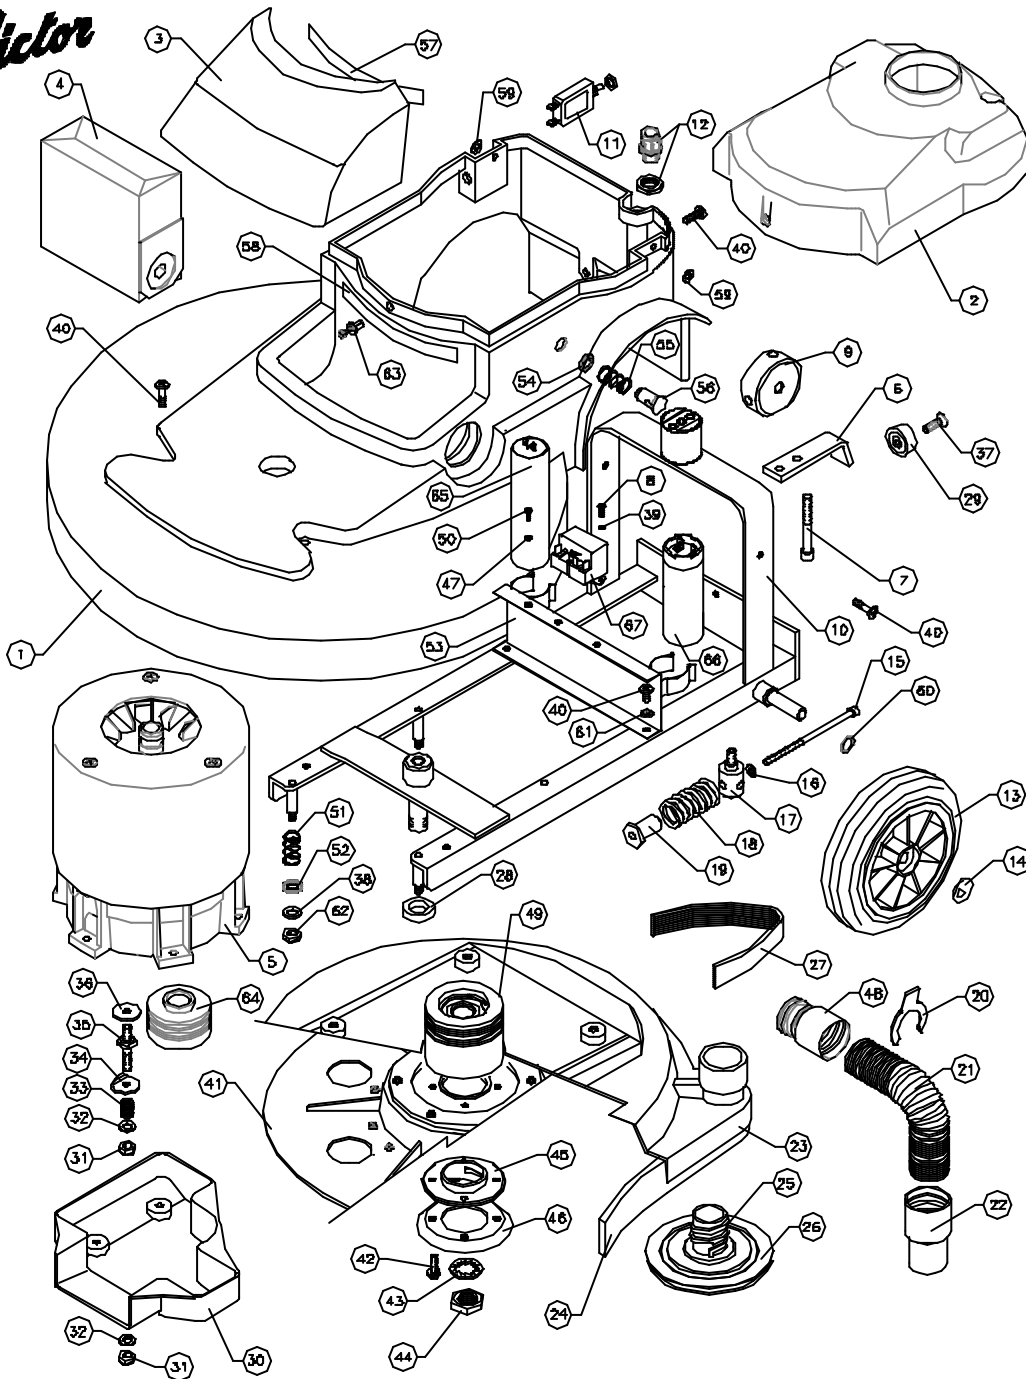

Victor

DOWDING & PLUMMER Ltd.

CALTHORPE HOUSE, STOCKFIELD ROAD,
BIRMINGHAM B27 6AP - ENGLAND
TEL: 0121-706-5771 FAX: 0121-708-1052

ITEM	PART No.	QTY.	DESCRIPTION	ITEM	PART No.	QTY.	DESCRIPTION
1	C1788	1	BODY MouldING	58	M6W	2	M6 x 14 Q/D PLAIN WASHER
2	C1728	1	TOP MOTOR COVER	60	SEB3666	2	WAVEY WASHER - PLW4
3	C1367	1	FRONT DUST BAG COVER	61	M6W5H	2	M6 SHAKEPROOF WASHER
4	C1456	1	DUST BAG	62	M6NSB	4	M6 NUT - BINX
5	SEE TABLE		MOTOR ASSY.	63	SEB3039	1	SCRIVET
6	C1721	1	BACK BRACKET	64	C1724	1	MOTOR PULLEY #65 JB
7	M6X70SC	2	SOCKET SCREW M6X70mm	65	SEB3056	1	30MFD RUN CAPACITOR
8	M6X185P	2	M6X18 POSIPAN HEAD SCREW	66	SEB3228	1	125MFD START CAPACITOR
9	C1399	1	SELECTOR PIVOT	67	SEB3968	1	2CR4-258 START RELAY
10	C1787/A	1	WELDED FRAME				
11	SEB5500	1	CIRCUIT BREAKER 12AMP.				
12	SEB3833	1	CABLE GLAND M10				
13	SEB101/NT	2	WHEEL #200 REINFORCED-BLACK				
14	SEB3006/A	2	SPRING CAP 1/2"				
15	M6X125SC	1	SOCKET CAP SCREW M6 x 125mm				
16	1/4" X 3/4" W	1	1/4" I/D x 3/4" O/D WASHER				
17	A2084	1	MOTOR FILLER STUD				
18	A1850	1	SPRING #30 x 50				
19	A1885	1	SPRING RETAINER				
20	C1391	1	HOSE CLIP				
21	SEB136/F	1	STRETCH HOSE				
22	SEB3968	1	HOSE END 32mm - BLACK				
23	C1788	1	SKIRT ASSEMBLY				
24	C4304/E	1	DIFFUSER FLOOR SEAL				
25	B1163	1	PAD RETAINER				
26	A1842	1	POLYETHYLENE WASHER				
27	SEB3816	1	DRIVE BELT 350 JB				
28	A2082	1	PULLEY SPACER				
29	SEB3704/BL	1	HANDLE END CAP - BLACK				
30	C1398	1	DRIVE BELT GUARD				
31	M6NSB	6	M6 NUT - BINX				
32	M6W	7	M6 PLAIN WASHER				
33	A2132	3	SPRING #14 x 15				
34	A2089	3	FOLDED WASHER				
35	A2088	3	MOTOR STUD				
36	A1378	4	PLAIN WASHER #30x#8x2.5				
37	M6X20CSK	1	M6 x 20 SCREW - POSIDRIVE C'SUNK HEAD				
38	M6W	4	M6 PLAIN WASHER				
39	N3WSP	2	N3 SPRING WASHER				
40	M6X10SP	7	M6 x 10 SCREW - POSIPAN				
41	AYD1008	1	20" DRIVE PLATE ASSY.				
42	M6X20PITT	4	M6 x 20 SCREW - TAPITTE				
43	M20WSP	1	M20 SPRING WASHER				
44	M20NH	1	M20 HALF NUT				
45	B1184	1	RETAINER NUT				
46	A1882	1	REINFORCING RING				
47	M4WB	1	M4 PLAIN WASHER BRASS				
48	B1307/BL	1	SHWEL END INNER - BLACK				
49	AYP1038	1	#80mm x 78mm DRIVE PULLEY ASSY.				
50	M4X10SPB	1	M4X10 POSIPAN HEAD SCREW BRASS				
51	A162D	4	SPRING #17 x 25				
52	M12W	4	M12 PLAIN WASHER				
53	C1703	1	CAPACITOR MOUNTING BRACKET				
54	A1944	1	FIXING WASHER - #10mm				
55	A1820	1	SPRING #17 x 25				
56	A1945	1	ANCHOR PIN (15mm) PLASTIC				
57	SEB3328	1	HOOK STRIP				
58	SEB3327	1	LOOP STRIP				