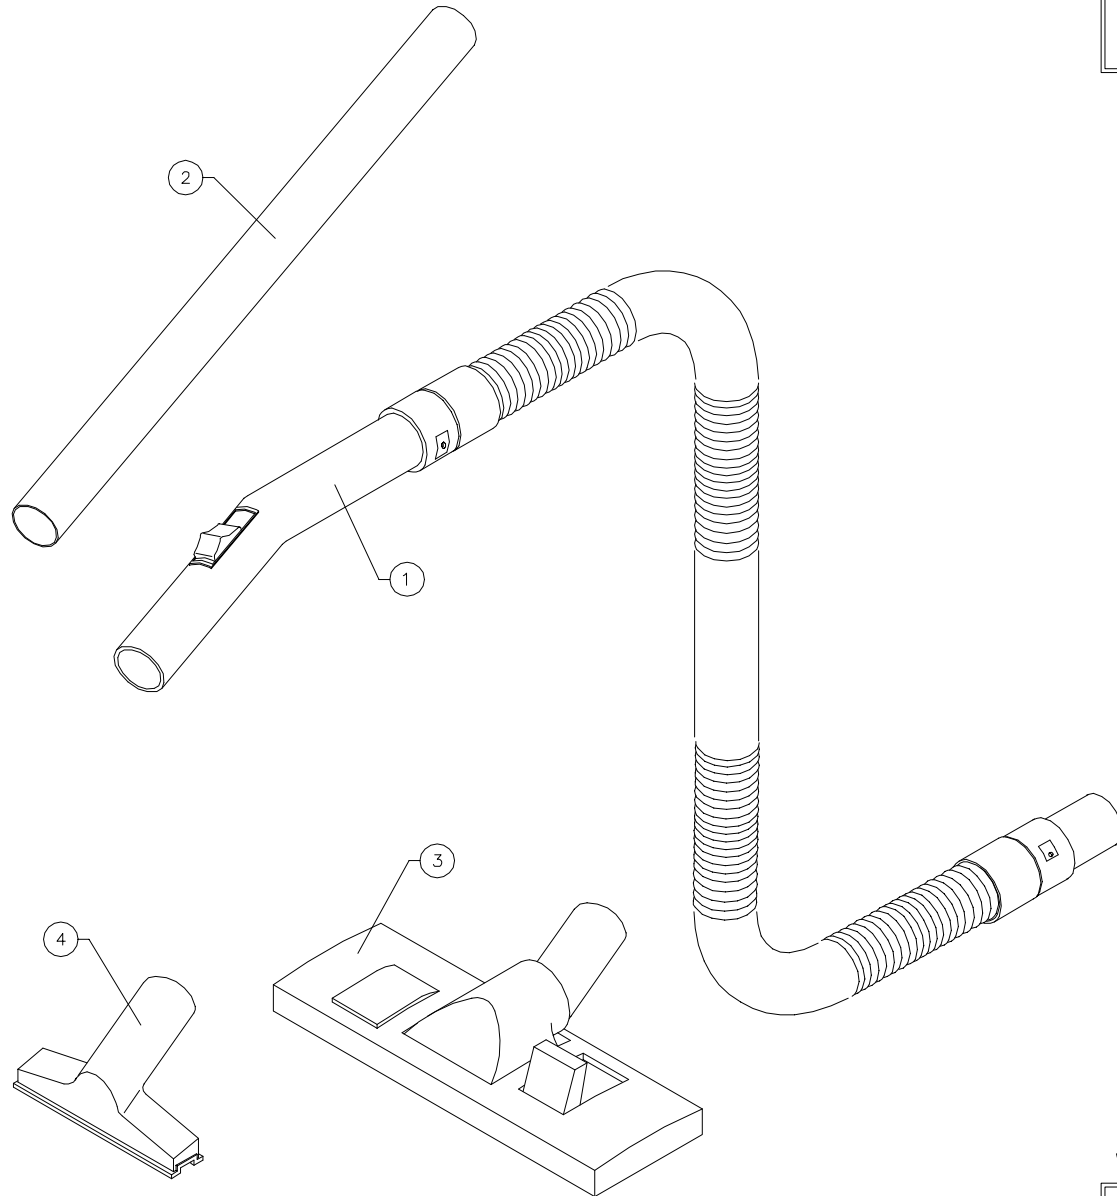

Victor

DOWDING & PLUMMER Ltd.

CALTHORPE HOUSE, STOCKFIELD ROAD,
BIRMINGHAM B27 6AP – ENGLAND
TEL: 0121-706-5771 FAX: 0121-708-1052

ITEM	PART No.	QTY.	DESCRIPTION
1	AYH2026	1	2M HOSE ASSEMBLY
2	C1700	2	Ø32mm x 500mm STEEL DOWNTUBE
3	C1709	1	32mm COMBINATION FLOOR TOOL
4	C1706	1	32mm CARPET/UPHOLSTERY TOOL

WHEN ORDERING PLEASE QUOTE PART No. AND PART DESCRIPTION

AYK1012 HOSE ASSY & TOOL KIT FOR VG1102 BACK VAC