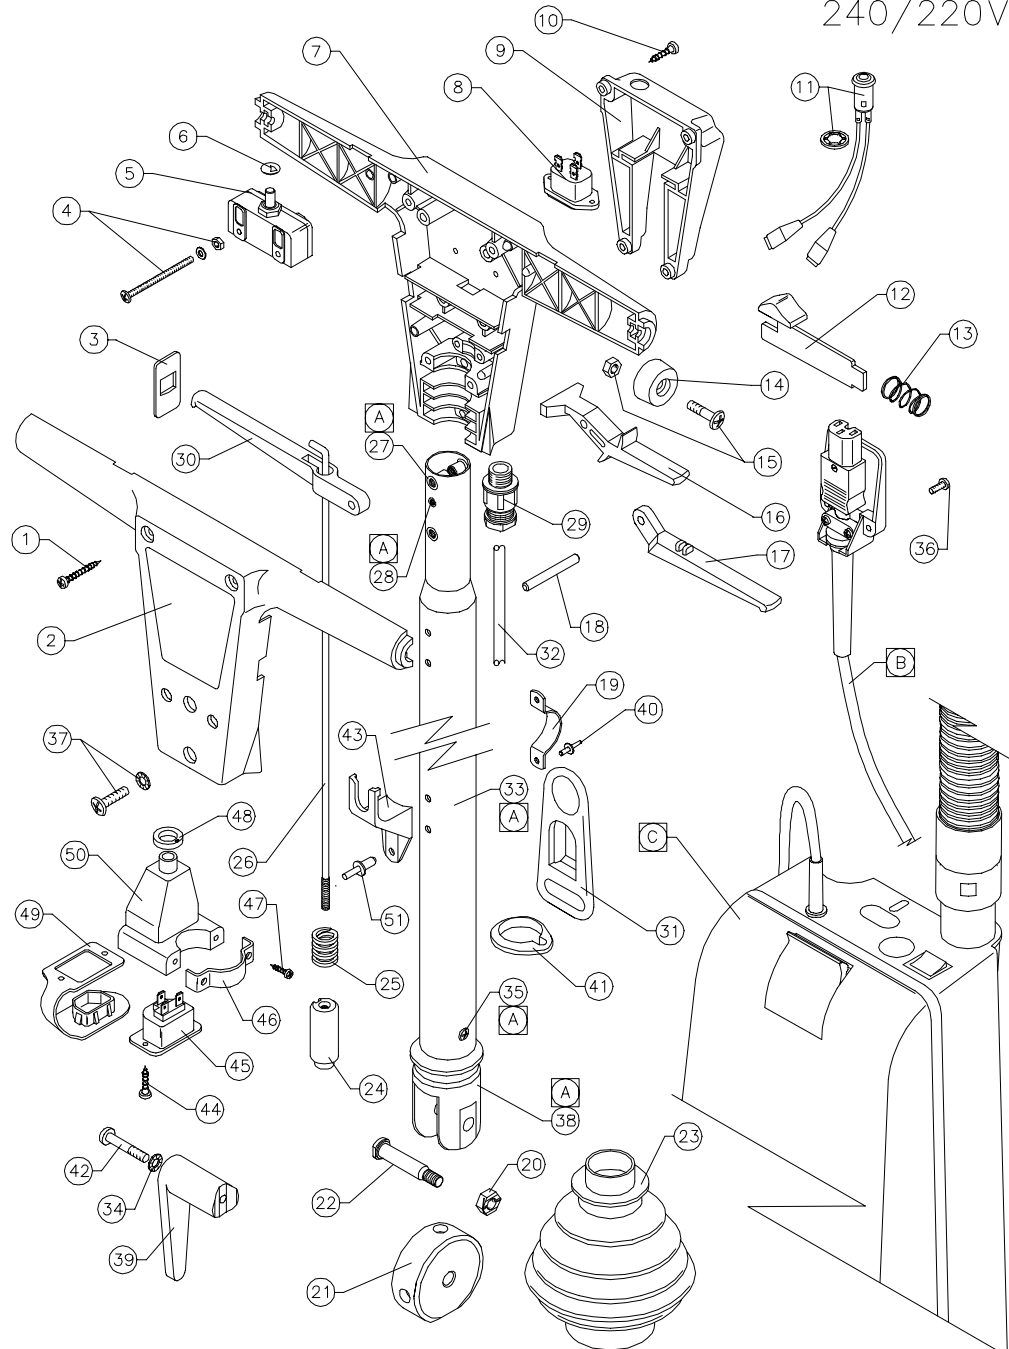

AYH1297-HANDLE ASSY(FOR EXHAUSTER)-20" LYNX  
240/220V

AYH1297-HANDLE ASSY(FOR EXHAUSTER)-20" LYNX

ITEM	PART No.	QTY.	DESCRIPTION
1	-	4	SCREW S.T. No.10 x 1 1/2"
2	SBI3759/BL	1	SWITCH BOX MOULDING - FRONT - BLACK
3	SBI3763/BL	2	LEVER ENTRY SHIELD - BLACK
4	-	2	M4x55mm SCREW, NUT ,PLAIN & S.P. WASHER
5	SBI3738	2	SINGLE POLE ON/OFF SWITCH
6	SBI3744	2	SPRING CAP 1/4"
7	SBI3758/BL	1	SWITCH BOX MOULDING - REAR - BLACK
8	SBI3650	1	INLET SOCKET
9	A1001/BL	1	SOCKET BOX MOULDING - BLACK
10	-	4	SCREW S.T. No.10 x 3/4"
11	SBI5836	1	200/250v NEON LIGHT & RETAINING RING
12	A1621	2	TRIGGER RELEASE SLIDE-BLACK
13	A1620	2	SPRING ø17x25
14	SBI3764/BL	2	HANDLE END CAP - BLACK
15	-	2	SCREW M6x20 P.H. & NUT
16	SBI3760	2	SWITCH LEVER - WHITE
17	C1412	1	FLUID LEVER - WHITE
18	A1141	3	LEVER PIVOT PIN
19	A1649/BL	2	CABLE RESTRAINT BRACKET
20	M8NSB	1	NUT - M8 BINX
21	C1399	1	SELECTOR PIVOT
22	A1896	1	PIVOT BOLT
23	A1953	1	GAITER - BLACK P.V.C.
24	A1802	1	SELECTOR PLUNGER
25	A1743	1	SELECTOR SPRING
26	C1803	1	PULL ROD - 545 LONG
27	SBI3772	5	M6 NUTSERT
28	SBI3771	1	M4 NUTSERT
29	SBI3373	1	CABLE GLAND - M16
30	SBI3761	1	HANDLE ADJUSTMENT LEVER - WHITE
31	SBI5482	1	CORD GUIDE
32	C1806	1	DOWNLEAD (1.5mm) 3 CORE - 1060mm LONG
33	D0043	1	DOWNTUBE - ø38 x 500 LONG
34	M6WSP	1	M6 SPRING WASHER
35	M4X12PPPT	1	M4 x 12 TRILOBE SCREW
36	-	2	SCREW - M4 x 10 CHEESE HEAD SLOTTED
37	-	4	SCREW - M6 x 20 & S.P. WASHER
38	B1102	1	CLEVIS CASTING
39	DP819/BL	1	CORD HOOK - BLACK
40	SBI5772	2	'POP' RIVET ø3.2 x 8 (1/8" x 5/16")
41	A1854	1	CABLE RETAINING RING - BLACK
42	M6X35PP	1	M6 x 35 POZIDRIVE PANHEAD SCREW
43	B1062	2	QUICK RELEASE BRACKET
44	IN6X1/2PP	2	No.6 x 1/2" POZIDRIVE PANHEAD SCREW
45	SBI5551	1	SOCKET OUTLET
46	A1807/BL	1	BRACKET QUICK RELEASE
47	M5X30PP	2	M5 x 30 SPAX POZIDRIVE PANHEAD SCREW
48	SBI5602	1	RUBBER WASHER
49	A1746	1	HANDLE INLET SOCKET COVER
50	A1686	1	INLET SOCKET BOX MOULDING
51	SBI5424	4	'POP' RIVET 3/16" x 1/2" LONG