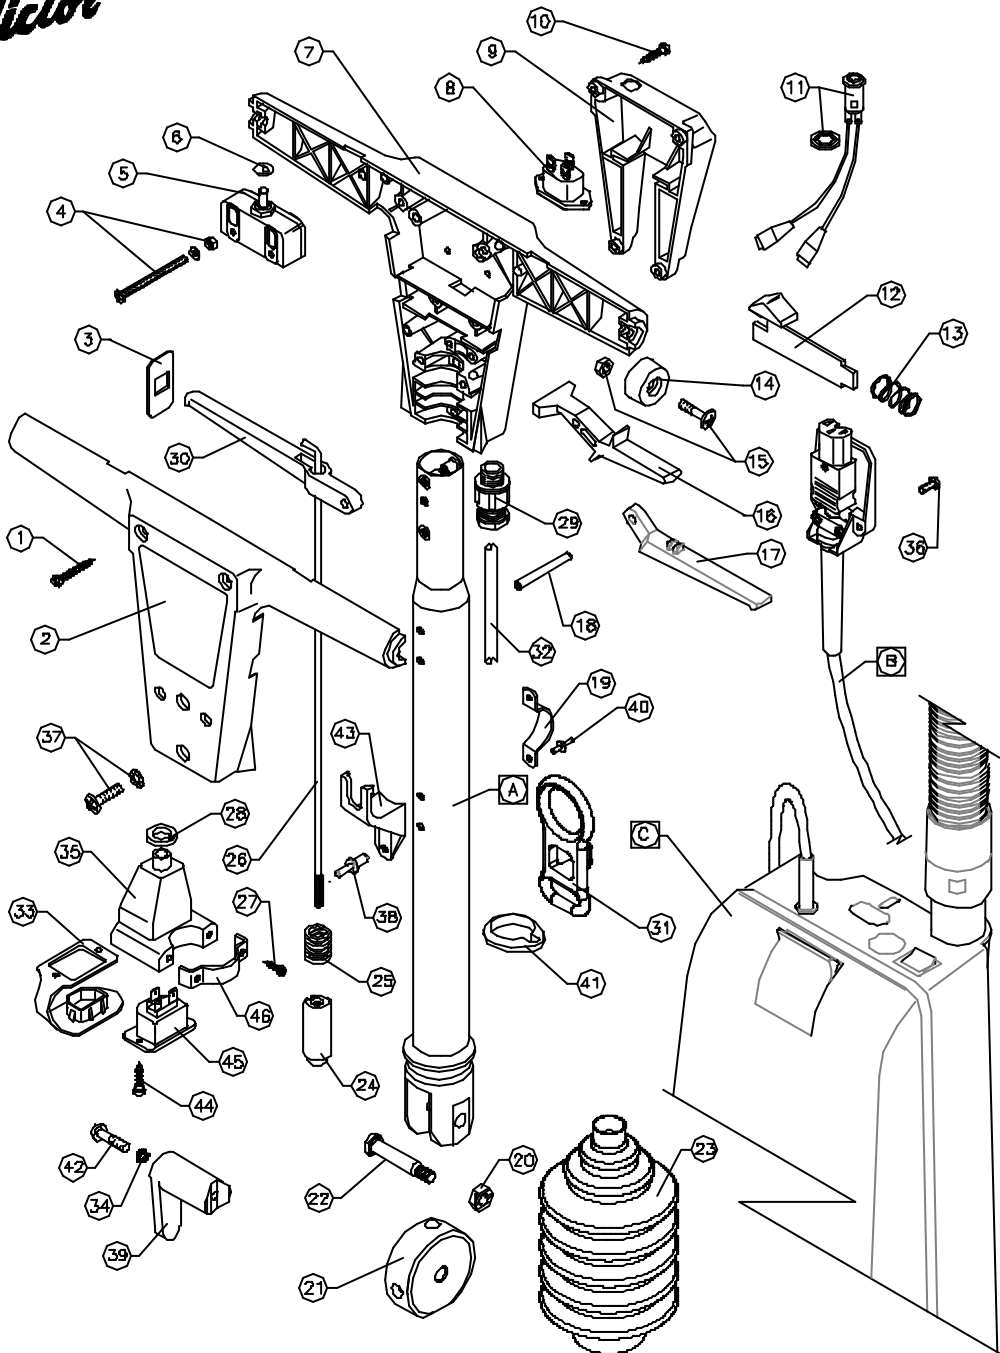

Victor

DOWDING & PLUMMER Ltd.

CALTHORPE HOUSE, STOCKFIELD ROAD,
BIRMINGHAM B27 6AP - ENGLAND
TEL: 0121-706-5771 FAX: 0121-708-1052

ITEM	PART No.	QTY.	DESCRIPTION
1	IN10X1.1-2PP	4	SCREW S.T. No.10 x 1 1/2"
2	SB13759/BL	1	SWITCH BOX MOULDING - FRONT - BLACK
3	SB13763/BL	2	LEVER ENTRY SHIELD - BLACK
4	-	2	M4x55mm SCREW, NUT, PLAIN & S.P. WASHER
5	SB13738	2	SINGLE POLE ON/OFF SWITCH
6	SB13744	2	SPRING CAP 1/4"
7	SB13768/BL	1	SWITCH BOX MOULDING - REAR - BLACK
8	SB13650	1	INLET SOCKET
9	A1001/BL	1	SOCKET BOX MOULDING - BLACK
10	IN10X3-4PT	4	SCREW S.T. No.10 x 3/4"
11	SB15636	1	200/250V NEON LIGHT & RETAINING RING
12	A1821	2	TRIGGER RELEASE SLIDE-BLACK
13	A1620	2	SPRING #17x25
14	SB13764/BL	2	HANDLE END CAP - BLACK
15	-	2	SCREW M6x20 P.H. & NUT
16	SB13760	2	SWITCH LEVER - WHITE
17	C1412	1	FLUID LEVER - WHITE
18	A1141	3	LEVER PIVOT PIN
19	A1649/BL	2	CABLE RESTRAINT BRACKET
20	M8NSB	1	NUT - M8 BINX
21	C1399	1	SELECTOR PIVOT
22	A1899	1	PIVOT BOLT
23	DD429	1	BELLOWS
24	A1802	1	SELECTOR PLUNGER
25	A1743	1	SELECTOR SPRING
26	C1803	1	PULL ROD - 345 LONG
27	M6x30PP	2	M6 x 30 SPAX POZIDRIVE PANHEAD SCREW
28	SB15602	1	RUBBER WASHER
29	SB13373	1	CABLE CLAND - M16
30	SB13761	1	HANDLE ADJUSTMENT LEVER - WHITE
31	D0560	1	CABLE RESTRAINT
32	C1806	1	DOWNLEAD (1.5mm) 3 CORE - 1060mm LONG
33	A1746	1	HANDLE INLET SOCKET COVER
34	M8WSP	1	M8 SPRING WASHER
35	A1886	1	INLET SOCKET BOX MOULDING
36	M4X10CHS	2	SCREW - M4 x 10 CHEESE HEAD SLOTTED
37	-	4	SCREW - M6 x 20 & S.P. WASHER
38	SB15424	4	"POP" RIVET 3/16" x 1/2" LONG
39	D0390	1	CABLE HOOK
40	SB15772	2	"POP" RIVET #3.2 x # (1/8" x 5/16")
41	A1854	1	CABLE RETAINING RING - BLACK
42	MBX25PP	1	M6 x 25 POZIDRIVE PANHEAD SCREW
43	B1062	2	QUICK RELEASE BRACKET
44	IN6X1/2PP	2	No.6 x 1/2" POZIDRIVE PANHEAD SCREW
45	SB15551	1	SOCKET OUTLET
46	A1807/BL	1	BRACKET QUICK RELEASE

WHEN ORDERING PLEASE QUOTE PART No. AND PART DESCRIPTION

AYH1297-20" LYNX HANDLE ASSY(FOR EXHAUSTER)-
220/240V