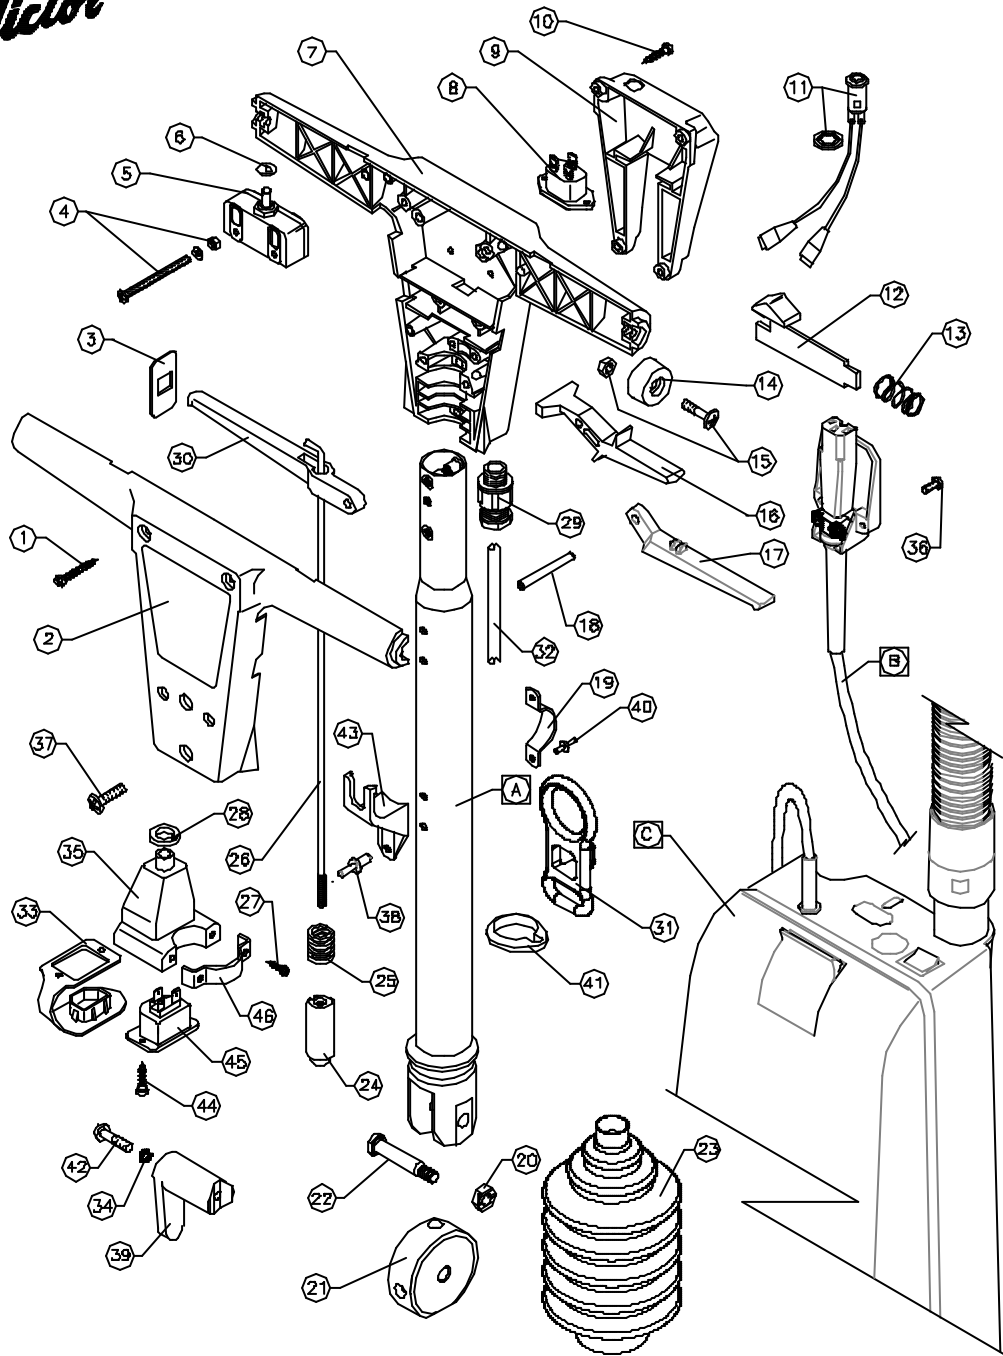

**Victor**

**DOWDING & PLUMMER Ltd.**

CALTHORPE HOUSE, STOCKFIELD ROAD,  
BIRMINGHAM B27 6AP - ENGLAND  
TEL: 0121-706-5771 FAX: 0121-708-1052

ITEM	PART No.	QTY.	DESCRIPTION
1	IN10X1.1-2PP	4	SCREW S.T. No.10 x 1 1/2"
2	SB13759/BL	1	SWITCH BOX MOULDING - FRONT - BLACK
3	SB13763/BL	2	LEVER ENTRY SHIELD - BLACK
4	-	2	M4x55mm SCREW, NUT, PLAIN & S.P. WASHER
5	SB13738	2	SINGLE POLE ON/OFF SWITCH
6	SB13744	2	SPRING CAP 1/4"
7	SB13788/BL	1	SWITCH BOX MOULDING - REAR - BLACK
8	SB13650	1	INLET SOCKET
9	A1001/BL	1	SOCKET BOX MOULDING - BLACK
10	IN10X3-4PT	4	SCREW S.T. No.10 x 3/4"
11	SB15636	1	200/250V NEON LIGHT & RETAINING RING
12	A1821	2	TRIGGER RELEASE SLIDE-BLACK
13	A1820	2	SPRING #17x25
14	SB13764/BL	2	HANDLE END CAP - BLACK
15	-	2	SCREW M6x20 P.H. & NUT
16	SB13760	2	SWITCH LEVER - WHITE
17	C1412	1	FLUID LEVER - WHITE
18	A1141	3	LEVER PIVOT PIN
19	A1849/BL	2	CABLE RESTRAINT BRACKET
20	M8NSB	1	NUT - M8 BINX
21	C1389	1	SELECTOR PIVOT
22	A1899	1	PIVOT BOLT
23	DD429	1	BELLOWS
24	A1802	1	SELECTOR PLUNGER
25	A1743	1	SELECTOR SPRING
26	C1803	1	PULL ROD - 345 LONG
27	M6x30PP	2	M6 x 30 SPAX POZIDRIVE PANHEAD SCREW
28	SB15602	1	RUBBER WASHER
29	SB13373	1	CABLE CLAND - M16
30	SB13761	1	HANDLE ADJUSTMENT LEVER - WHITE
31	D0560	1	CABLE RESTRAINT
32	C1806	1	DOWNLEAD (1.5mm) 3 CORE - 1060mm LONG
33	A1746	1	HANDLE INLET SOCKET COVER
34	M8WSP	1	M8 SPRING WASHER
35	A1886	1	INLET SOCKET BOX MOULDING
36	M4X10CHS	2	SCREW M4 x 10 CHEESE HEAD SLOTTED
37	DD812	4	SCREW M6 x 20 POZIPAN
38	SB15424	4	"POP" RIVET 3/16" x 1/2" LONG
39	D0390	1	CABLE HOOK
40	SB15772	2	"POP" RIVET #3.2 x # (1/8" x 5/16")
41	A1854	1	CABLE RETAINING RING - BLACK
42	MBX25PP	1	M6 x 25 POZIDRIVE PANHEAD SCREW
43	B1062	2	QUICK RELEASE BRACKET
44	IN6X1/2PP	2	No.6 x 1/2" POZIDRIVE PANHEAD SCREW
45	SB15551	1	SOCKET OUTLET
46	A1807/BL	1	BRACKET QUICK RELEASE

WHEN ORDERING PLEASE QUOTE PART No. AND PART DESCRIPTION

AYH1297-20" LYNX HANDLE ASSY(FOR EXHAUSTER)-  
220/240V