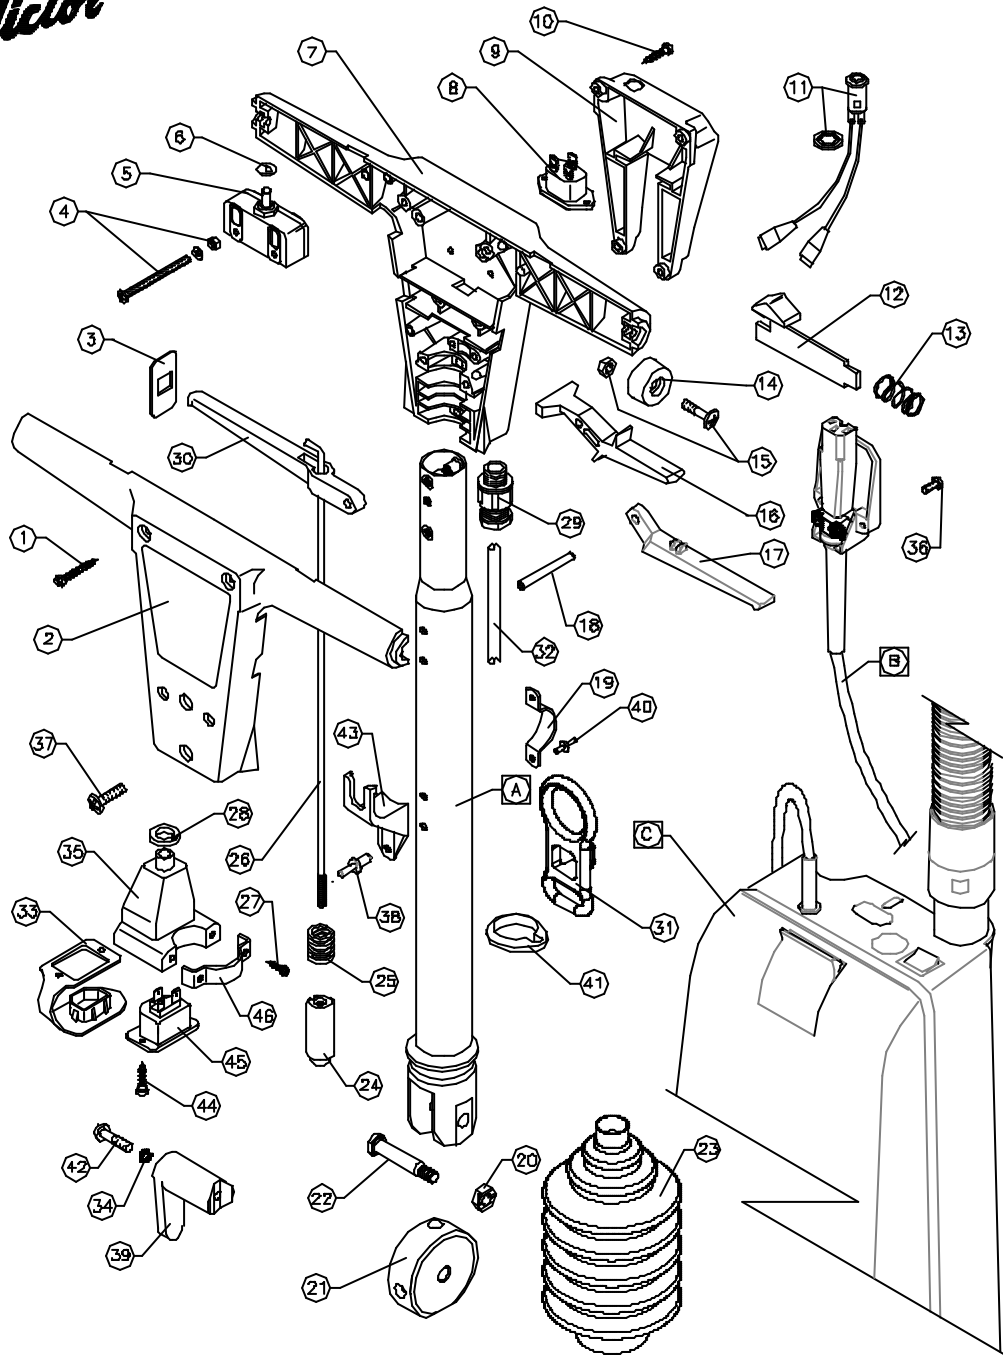

Victor

DOWDING & PLUMMER Ltd.

CALTHORPE HOUSE, STOCKFIELD ROAD,
BIRMINGHAM B27 6AP - ENGLAND
TEL: 0121-706-5771 FAX: 0121-708-1052

ITEM	PART No.	QTY.	DESCRIPTION
1	IN10X1.1-2PP	4	SCREW S.T. No.10 x 1 1/2"
2	SBI3759/BL	1	SWITCH BOX MOULDING - FRONT
3	SBI3763/BL	2	LEVER ENTRY SHIELD
4	-	2	M4x55mm SCREW, NUT, PLAIN & S.P. WASHER
5	SBI3738	2	SINGLE POLE ON/OFF SWITCH
6	SBI3744	2	SPRING CAP 1/4"
7	SBI3758/BL	1	SWITCH BOX MOULDING - REAR
8	SBI3650	1	INLET SOCKET
9	A1001/BL	1	SOCKET BOX MOULDING
10	IN10X3-4PT	4	SCREW S.T. No.10 x 3/4"
11	SBI5636	1	200/250V NEON LIGHT & RETAINING RING
12	A1821/BL	2	TRIGGER RELEASE SLIDE
13	A1620	2	SPRING #17x25
14	SBI3764/BL	2	HANDLE END CAP
15	-	2	SCREW M6x20 P.H. & NUT
16	SBI3760/BL	2	SWITCH LEVER
17	C1412/BL	1	FLUID LEVER
18	A1141	3	LEVER PIVOT PIN
19	A1649/BL	2	CABLE RESTRAINT BRACKET
20	M8NSB	1	NUT - M8 BINX
21	C1399	1	SELECTOR PIVOT
22	A1899	1	PIVOT BOLT
23	DD429	1	BELLOWS
24	A1802	1	SELECTOR PLUNGER
25	A1743	1	SELECTOR SPRING
26	C1803	1	PULL ROD - 345 LONG
27	M6x30PP	2	M6 x 30 SPAX POZIDRIVE PANHEAD SCREW
28	SBI5602	1	RUBBER WASHER
29	SBI3373	1	CABLE CLAND - M16
30	SBI3761/BL	1	HANDLE ADJUSTMENT LEVER
31	D0560	1	CABLE RESTRAINT
32	C1806	1	DOWNLEAD (1.5mm) 3 CORE - 1060mm LONG
33	A1746	1	HANDLE INLET SOCKET COVER
34	M8WSP	1	M8 SPRING WASHER
35	A1886	1	INLET SOCKET BOX MOULDING
36	M4X10CHS	2	SCREW M4 x 10 CHEESE HEAD SLOTTED
37	DD812	4	SCREW M6 x 20 POZIPAN
38	SBI5424	4	"POP" RIVET 3/16" x 1/2" LONG
39	D0390	1	CABLE HOOK
40	SBI5772	2	"POP" RIVET #3.2 x # (1/8" x 5/16")
41	A1854	1	CABLE RETAINING RING - BLACK
42	MBX25PP	1	M6 x 25 POZIDRIVE PANHEAD SCREW
43	B1062	2	QUICK RELEASE BRACKET
44	IN6X1/2PP	2	No.6 x 1/2" POZIDRIVE PANHEAD SCREW
45	SBI5551	1	SOCKET OUTLET
46	A1807/BL	1	BRACKET QUICK RELEASE

WHEN ORDERING PLEASE QUOTE PART No. AND PART DESCRIPTION

AYH1297-20" LYNX HANDLE ASSY(FOR EXHAUSTER)-
220/240V