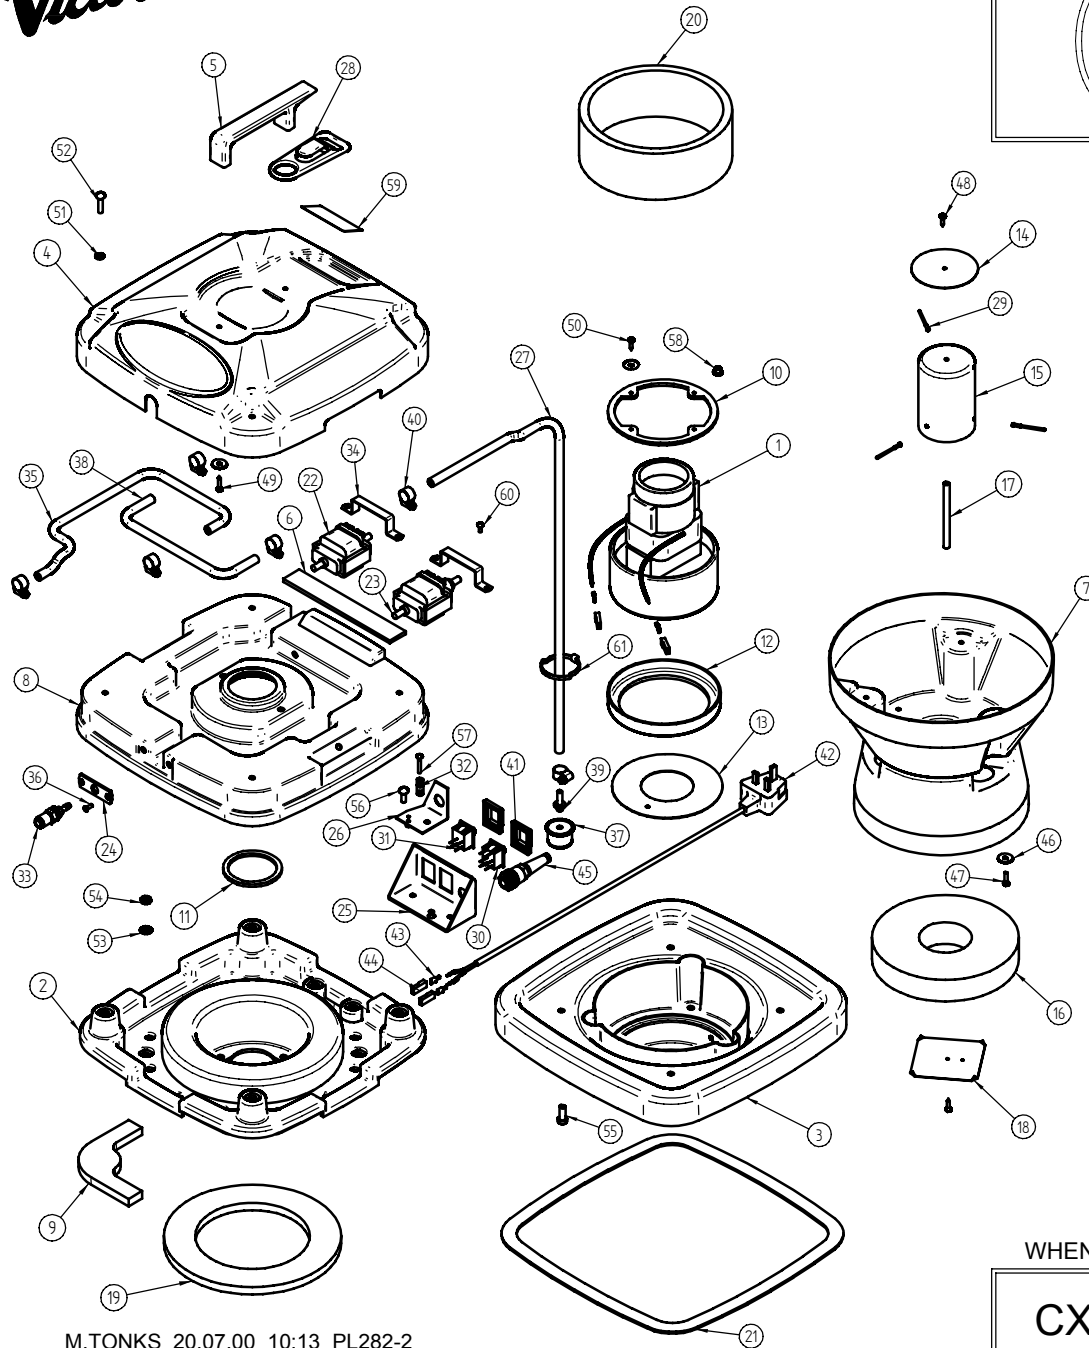

Victor

DOWDING & PLUMMER Ltd.

CALTHORPE HOUSE, STOCKFIELD ROAD,
BIRMINGHAM B27 6AP - ENGLAND
TEL: 0121-706-5771 FAX: 0121-708-1052

Item Number	Document Number	Title	Quantity	Item Number	Document Number	Title	Quantity
1	SBI6407	MOTOR	1	35	D0098	HOSE - PUMP TO COUPLING	1
2	C1577	CHAMBER DIVIDER	1	36	M4X12CSK	M4x12 C'SUNK SCREW	2
3	C1861	MOTOR HSG & BAFFLE ASSY	1	37	SBI6589	MICRO MESH FILTER	1
4	D0051	TOP COVER	1	38	D0097	HOSE - PUMP TO PUMP	1
5	B1356	COVER HANDLE	1	39	D0075	FILTER ADAPTOR	1
6	D0122	FOAM STRIP	2	40	SBI3976	HOSE CLIP	6
7	C1612	FLOAT GUARD ASSY	1	41	SBI6413	SPLASHPROOF COVER	2
8	D0039	INNER COVER	1	42	C1095	INPUT POWER CORD	1
9	C1602	CORNER INSERT	4	43	SBI3315	6.4mm FEMALE TAB	4
10	C1593A	MOTOR GASKET	1	44	SBI5932	6.4mm CABLE TAB BOOT	4
11	C1593B	MOTOR SEAL	1	45	SBI6409	CABLE RESTRAINT	1
12	C1610	MOTOR MOUNTING RING	1	46	I3-16X3-4W	3/16"x3/4" PLAIN WASHER	9
13	C1647	MOTOR SEATING PLATE	1	47	M4X16PP	M4x16 POZIPAN SCREW	3
14	C1686	FLOAT BOTTLE PLATE	1	48	M4X16PP. SPAX	M4x16 PH SCREW SPAX	2
15	C1568	FLOAT BOTTLE	1	49	M4X20SP	M4x20 PH SCREW SPAX	2
16	C1570	FLOAT	1	50	IN10X5-8 STPP	SELF TAPPING SCREW	4
17	C1684	SUPPORT STRIP	1	51	M6WB	M6 PLAIN WASHER BLACK	4
18	C1682	MAGNET PLATE	1	52	M6X25PPB	M6x25 POZIPAN SCREW BLK	4
19	C1603	FOAM RING	1	53	M8W	M8 PLAIN WASHER	4
20	C1605	MOTOR BAFFLE	1	54	M8N	M8 NUT	4
21	SBI6440	POWER HEAD GASKET	1	55	M8X20CHS	M8x20 PLASTIC SCREW	4
22	SBI6567	PUMP - 30 psi	1	56	M6X16PP	M6x16 POZIPAN SCREW	2
23	SBI6566	PUMP - 50 psi	1	57	M4X25PP	M4x25 POZIPAN SCREW	1
24	D0053	COUPLING MTG PLATE	1	58	SBI6435	JACKNUT-M4SN	3
25	D0057	SWITCH BRACKET	1	59	C1386	SERIAL NUMBER LABEL	1
26	D0058	SWITCH SUPPORT PLATE	1	60	M4X10PP	M4x10 POZIPAN SCREW	4
27	D0096	HOSE - TANK TO PUMP	1	61	SBI5015	CABLE TIE	1
28	SBI5482	CORD GUIDE	1				
29	SBI6385	PLASTIC RIVET STEM	3				
30	SBI6578	SWITCH 6 CONNECTOR	1				
31	C1715	SWITCH 4 CONNECTOR	1				
32	SBI6406	CABLE GRIP	1				
33	SBI6572	PANEL MOUNTING COUPLING	1				
34	D0054	PUMP MOUNTING STRAP	2				