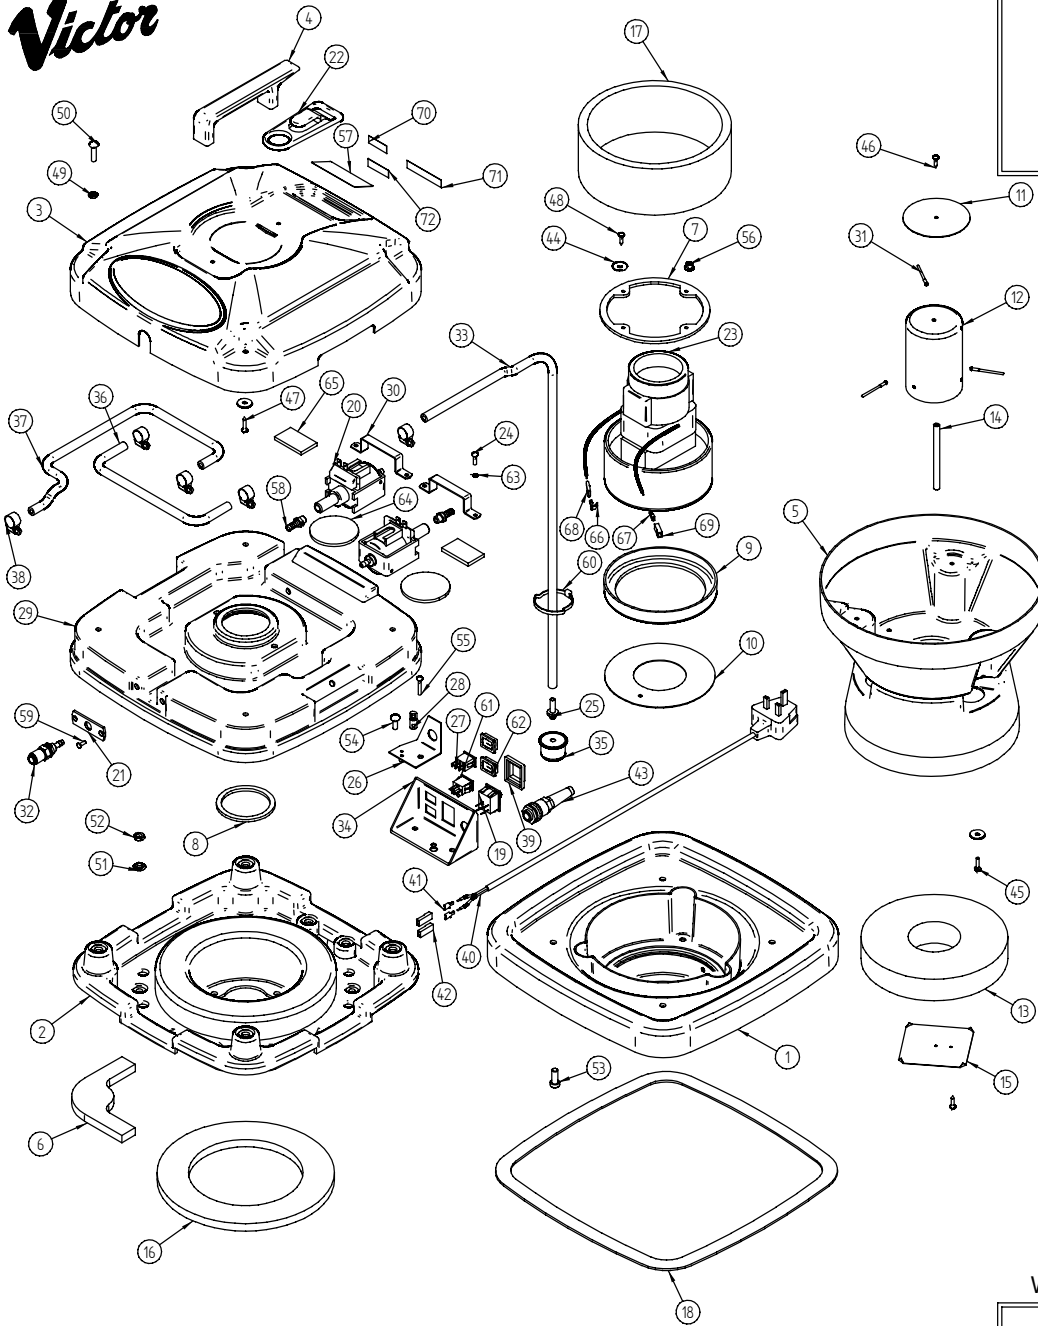

Victor

DOWDING & PLUMMER Ltd.

CALTHORPE HOUSE, STOCKFIELD ROAD,
BIRMINGHAM B27 6AP - ENGLAND
TEL: 0121-706-5771 FAX: 0121-708-1052

Item Number	Document Number	Title	Quantity	Item Number	Document Number	Title	Quantity
1	C1861	MOTOR HSG & BAFFLE ASSY	1	37	D0098	HOSE - PUMP TO COUPLING	1
2	C1577	CHAMBER DIVIDER	1	38	SBI3976	HOSE CLIP	5
3	D0051	TOP COVER	1	39	SBI6413	SPLASHPROOF COVER	1
4	B1356	COVER HANDLE	1	40	C1095	INPUT POWER CORD	1
5	C1612	FLOAT GUARD ASSY	1	41	SBI3315	6.3mm FEMALE TAG	2
6	C1602	CORNER INSERT	4	42	SBI5932	6.3mm POST FIT BOOT	2
7	C1593A	MOTOR GASKET	1	43	SBI6409	CABLE RESTRAINT	1
8	C1593B	MOTOR SEAL	1	44	I3-16X3-4W	3/16"x3/4" PLAIN WASHER	9
9	C1610	MOTOR MOUNTING RING	1	45	M4X16PP	M4x16 POZIPAN SCREW	3
10	C1647	MOTOR SEATING PLATE	1	46	M4X16PP.SPAX	M4x16 PH SCREW SPAX	2
11	C1686	FLOAT BOTTLE PLATE	1	47	M4X20SP	M4x20 PH SCREW SPAX	2
12	C1568	FLOAT BOTTLE	1	48	IN10X5-8 STPP	SELF TAPPING SCREW	4
13	C1570	FLOAT	1	49	M6WB	M6 PLAIN WASHER BLACK	4
14	C1684	SUPPORT STRIP	1	50	M6X25PPB	M6x25 POZIPAN SCREW BLK	4
15	C1682	MAGNET PLATE	1	51	M8W	M8 PLAIN WASHER	4
16	C1603	FOAM RING	1	52	M8N	M8 NUT	4
17	C1605	MOTOR BAFFLE	1	53	M8X20CHS	M8x20 PLASTIC SCREW	4
18	SBI6440	POWER HEAD GASKET	1	54	M6X16PP	M6x16 POZIPAN SCREW	2
19	SBI6747	SWITCH 4 CONNECTOR	1	55	M4X25PP	M4x25 POZIPAN SCREW	1
20	SBI6679	PUMP - 50psi	2	56	SBI6435	JACKNUT-M4SN	3
21	D0053	COUPLING MTG PLATE	1	57	C1386	SERIAL NUMBER LABEL	1
22	SBI5482	CORD GUIDE	1	58	SBI6709	1/8" BSP HOSE TAIL	2
23	SBI6407	MOTOR	1	59	M4X12CSK	M4x12 C'SUNK SCREW	2
24	M4X15PPTT	M4x15 POZI TAPTITE SCREW	4	60	SBI5015	CABLE TIE	1
25	D0075	FILTER ADAPTOR	1	61	SBI6744	2 WAY SWITCH	1
26	D0058	SWITCH SUPPORT PLATE	1	62	SBI6745	SPLASHPROOF COVER	2
27	SBI6743	3 WAY SWITCH	1	63	M4WSP	M4 SPRING WASHER	4
28	SBI6406	CABLE GRIP	1	64	C1593C	FOAM PAD	2
29	D0039	INNER COVER	1	65	D0122E	FOAM STRIP	2
30	D0054	PUMP MOUNTING STRAP	2	66	SBI3726	6.3mm PIGGY BACK TAG	1
31	SBI6385	PLASTIC RIVET STEM	3	67	SBI6466	4.8mm FEMALE TAG	1
32	SBI6572	PANEL MOUNTING COUPLING	1	68	SBI3316	6.3mm PRE FIT BOOT	1
33	D0096	HOSE - TANK TO PUMP	1	69	SBI6255	4.8mm POST FIT BOOT	1
34	D0057	SWITCH BRACKET	1	70	D0380B	SPRAY PUMP 50%/100% LABEL	1
35	SBI6589	MICRO MESH FILTER	1	71	D0380A	MAINS/SPRAY PUMP LABEL	1
36	D0097	HOSE - PUMP TO PUMP	1	72	D0380C	VAC MOTOR ON/OFF LABEL	1