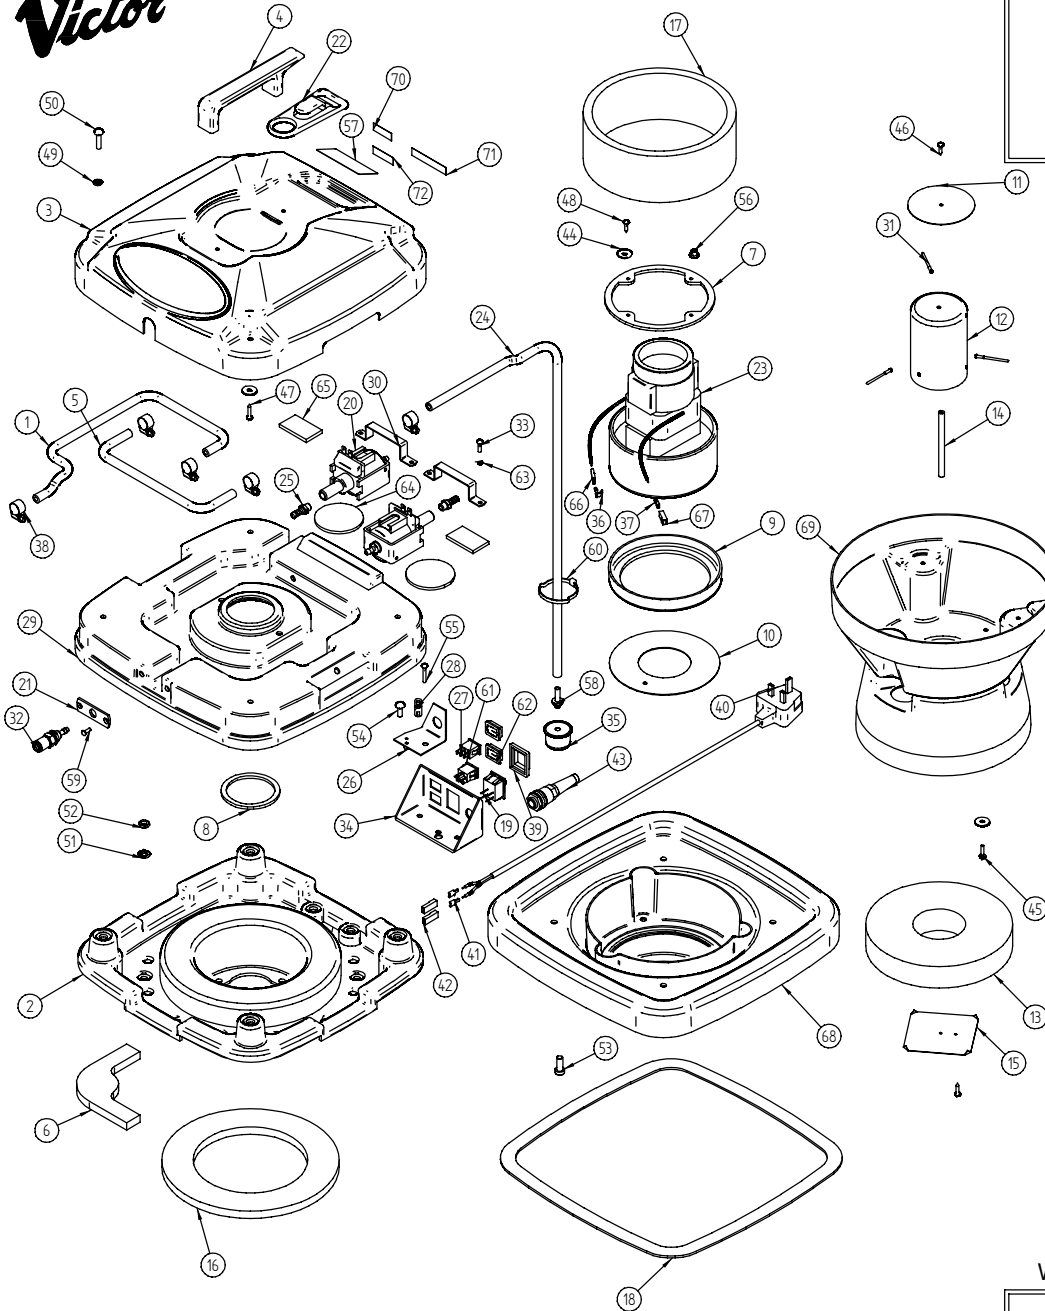

Victor

DOWDING & PLUMMER Ltd.

CALTHORPE HOUSE, STOCKFIELD ROAD,
BIRMINGHAM B27 6AP - ENGLAND
TEL: 0121-706-5771 FAX: 0121-708-1052

Item Number	Document Number	Title	Quantity	Item Number	Document Number	Title	Quantity
1	D0094E	HOSE - PUMP TO COUPLING	1	37	M4WSP	M4 SPRING WASHER	4
2	C1577	CHAMBER DIVIDER	1	38	SBI3976	HOSE CLIP	5
3	D0051	TOP COVER	1	39	SBI6413	SPLASHPROOF COVER	1
4	B1356	COVER HANDLE	1	40	C1095	INPUT POWER CORD	1
5	D0094D	HOSE - PUMP TO PUMP	1	41	SBI3315	6.3mm FEMALE TAG	2
6	C1602	CORNER INSERT	4	42	SBI5932	6.3mm POST FIT BOOT	2
7	C1593A	MOTOR GASKET	1	43	SBI6409	CABLE RESTRAINT	1
8	C1593B	MOTOR SEAL	1	44	I3-16X3-4W	3/16"x3/4" PLAIN WASHER	9
9	C1610	MOTOR MOUNTING RING	1	45	M4X16PP	M4x16 POZIPAN SCREW	3
10	C1647	MOTOR SEATING PLATE	1	46	M4X16PP.SPAX	M4x16 PH SCREW SPAX	2
11	C1686	FLOAT BOTTLE PLATE	1	47	M4X20SP	M4x20 PH SCREW SPAX	2
12	C1568	FLOAT BOTTLE	1	48	IN10X5-8 STPP	SELF TAPPING SCREW	4
13	C1570	FLOAT	1	49	M6WB	M6 PLAIN WASHER BLACK	4
14	C1684	SUPPORT STRIP	1	50	M6X25PPB	M6x25 POZIPAN SCREW BLK	4
15	C1682	MAGNET PLATE	1	51	M8W	M8 PLAIN WASHER	4
16	C1603	FOAM RING	1	52	M8N	M8 NUT	4
17	C1605	MOTOR BAFFLE	1	53	M8X20CHS	M8x20 PLASTIC SCREW	4
18	SBI6440	POWER HEAD GASKET	1	54	M6X16PP	M6x16 POZIPAN SCREW	2
19	SBI6747	SWITCH 4 CONNECTOR	1	55	M4X25PP	M4x25 POZIPAN SCREW	1
20	SBI6679	PUMP - 50psi	2	56	SBI6435	JACKNUT-M4SN	3
21	D0053	COUPLING MTG PLATE	1	57	C1386	SERIAL NUMBER LABEL	1
22	SBI5482	CORD GUIDE	1	58	SBI3726	6.3mm PIGGY BACK TAG	1
23	SBI6407	MOTOR	1	59	M4X12CSK	M4x12 C'SUNK SCREW	2
24	D0094C	HOSE - TANK TO PUMP	1	60	SBI5015	CABLE TIE	1
25	M4X15PPTT	M4x15 POZI TAPTITE SCREW	4	61	SBI6744	2 WAY SWITCH	1
26	D0058	SWITCH SUPPORT PLATE	1	62	SBI6745	SPLASHPROOF COVER	2
27	SBI6743	3 WAY SWITCH	1	63	SBI6466	4.8mm FEMALE TAG	1
28	SBI6406	CABLE GRIP	1	64	C1593C	FOAM PAD	2
29	D0039	INNER COVER	1	65	D0122E	FOAM STRIP	2
30	D0141	PUMP MOUNTING STRAP	2	66	SBI3316	6.3mm PRE FIT MALE BOOT	1
31	SBI6385	PLASTIC RIVET STEM	3	67	SBI6255	4.8mm POST FIT BOOT	1
32	SBI6572	PANEL MOUNTING COUPLING	1	68	C1861	MOTOR HSG & BAFFLE ASSY	1
33	D0075	FILTER ADAPTOR	1	69	C1612	FLOAT GUARD ASSY	1
34	D0057	SWITCH BRACKET	1	70	D0380B	SPRAY PUMP 50%/100% LABEL	1
35	SBI6589	MICRO MESH FILTER	1	71	D0380A	MAINS/SPRAY PUMP LABEL	1
36	SBI6709	1/8" BSP HOSE TAIL	2	72	D0380C	VAC MOTOR ON/OFF LABEL	1