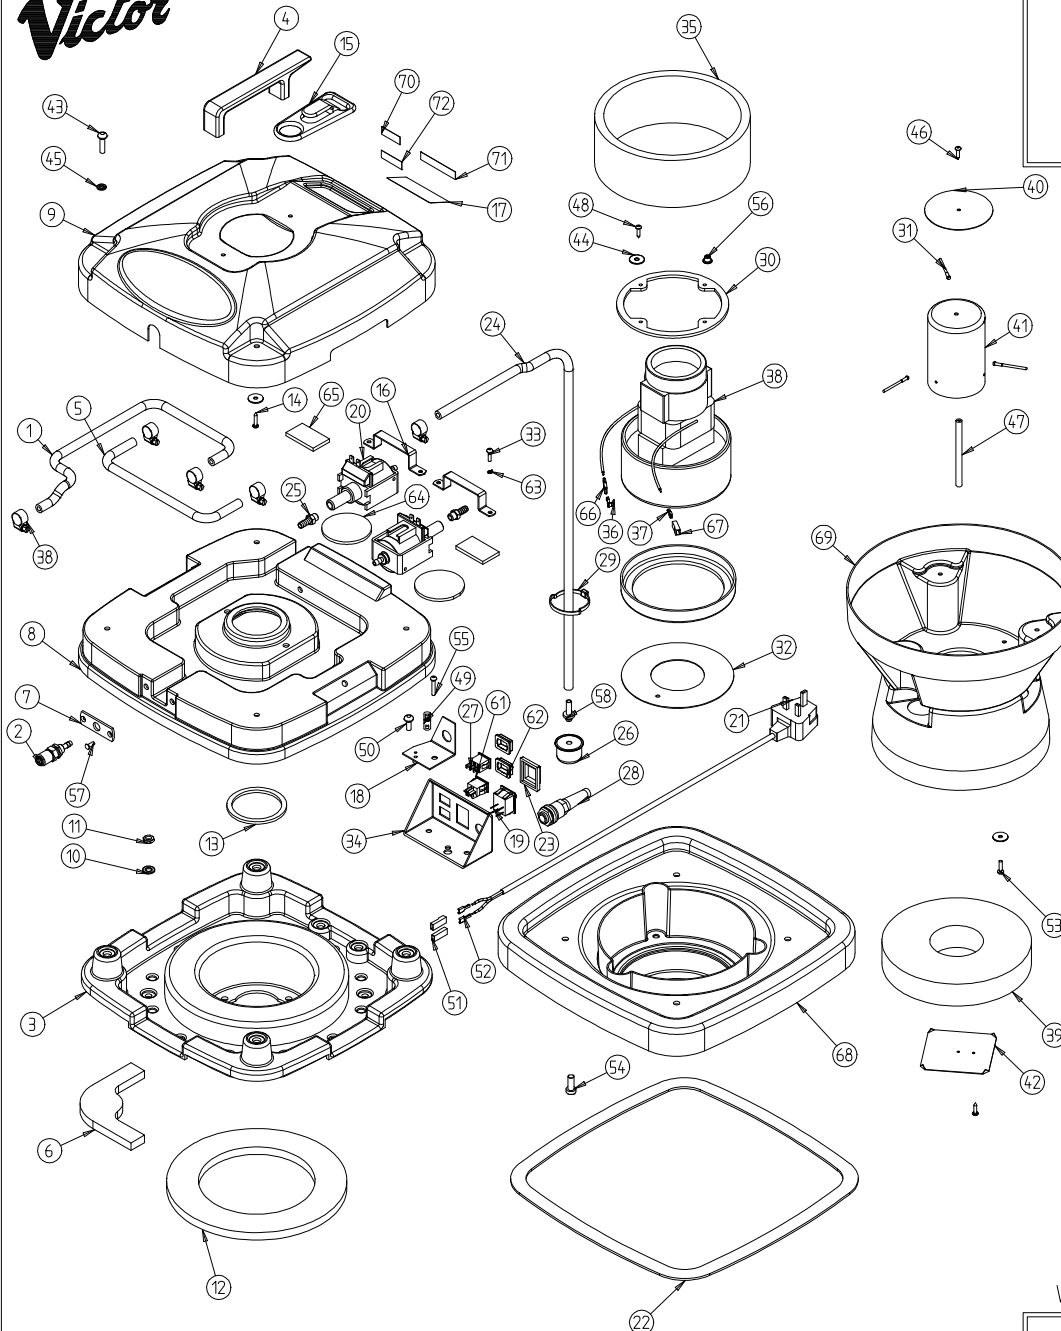

Victor

DOWDING & PLUMMER Ltd.

CALTHORPE HOUSE, STOCKFIELD ROAD,

BIRMINGHAM B27 6AP - ENGLAND

TEL: 0121-706-5771 FAX: 0121-708-1052

Item Number	Document Number	Title	Quantity	Item Number	Document Number	Title	Quantity
1	D0094E	HOSE - PUMP TO COUPLING	1	37	SB16466	4.8mm FEMALE TAG	1
2	SB16572	PANEL MOUNTING COUPLING	1	38	SB16407	MOTOR	1
3	C1577	CHAMBER DIVIDER	1	39	C1570	FLOAT	1
4	B1356	COVER HANDLE	1	40	C1686	FLOAT BOTTLE PLATE	1
5	D0094D	HOSE - PUMP TO PUMP	1	41	C1568	FLOAT BOTTLE	1
6	C1602	CORNER INSERT	4	42	C1682	MAGNET PLATE	1
7	D0053	COUPLING MTG PLATE	1	43	M6X25PPB	M6x25 POZIPAN SCREW BLK	4
8	D0039	INNER COVER	1	44	I3-16X3-4W	3/16"x3" PLAIN WASHER	9
9	D0051	TOP COVER	1	45	M6WB	M6 PLAIN WASHER BLACK	4
10	M8W	M8 PLAIN WASHER	4	46	M4X16PP. SPAX	M4x16 PH SCREW SPAX	2
11	M8N	M8 NUT	4	47	C1684	SUPPORT STRIP	1
12	C1603	FOAM RING	1	48	IN10X5-8 STPP	SELF TAPPING SCREW	4
13	C1593B	MOTOR SEAL	1	49	SB16406	CABLE GRIP	1
14	M4X20SP	M4x20 PH SCREW SPAX	2	50	M6X16PP	M6x16 POZIPAN SCREW	2
15	SB15482	CORD GUIDE	1	51	SB15932	6.3mm POST FIT BOOT	2
16	D0141	PUMP MOUNTING STRAP	2	52	SB13315	6.3mm FEMALE TAG	2
17	C1386	SERIAL NUMBER LABEL	1	53	M4X16PP	M4x16 POZIPAN SCREW	3
18	D0058	SWITCH SUPPORT PLATE	1	54	M8X20CHS	M8x20 PLASTIC SCREW	4
19	SB16747	SWITCH 4 CONNECTOR	1	55	M4X25PP	M4x25 POZIPAN SCREW	1
20	SB16679	PUMP - 50psi	2	56	SB16435	JACKNUT-M4SN	3
21	C1095	INPUT POWER CORD	1	57	M4X12CSK	M4x12 C'SUNK SCREW	2
22	SB16440	POWER HEAD GASKET	1	58	D0075	FILTER ADAPTOR	1
23	SB16413	SPLASHPROOF COVER	1	59	SB16385	PLASTIC RIVET STEM	3
24	D0094C	HOSE - TANK TO PUMP	1	60	SB13976	HOSE CLIP	5
25	SB16709	1/8" BSP HOSE TAIL	2	61	SB16744	2 WAY SWITCH	1
26	SB16814	MICRO MESH FILTER ST ST	1	62	SB16745	SPLASHPROOF COVER	2
27	SB16743	3 WAY SWITCH	1	63	M4WSP	M4 SPRING WASHER	4
28	SB16409	CABLE RESTRAINT	1	64	C1593C	FOAM PAD	2
29	SB15015	CABLE TIE	1	65	D0122E	FOAM STRIP	2
30	C1593A	MOTOR GASKET	1	66	SB13316	6.3mm PRE FIT MALE BOOT	1
31	C1610	MOTOR MOUNT SEAL	1	67	SB16255	4.8mm POST FIT BOOT	1
32	C1647	MOTOR SEATING PLATE	1	68	C1861	MOTOR HSG & BAFFLE ASSY	1
33	M4X15PPTT	M4x15 POZI TAPITTE SCREW	4	69	C1612	FLOAT GUARD ASSY	1
34	D0057	SWITCH BRACKET	1	70	D0380B	SPRAY PUMP 50%/100% LABEL	1
35	C1605	MOTOR BAFFLE	1	71	D0380A	MAINS/SPRAY PUMP LABEL	1
36	SB13726	6.3mm PIGGY BACK TAG	1	72	D0380C	VAC MOTOR ON/OFF LABEL	1