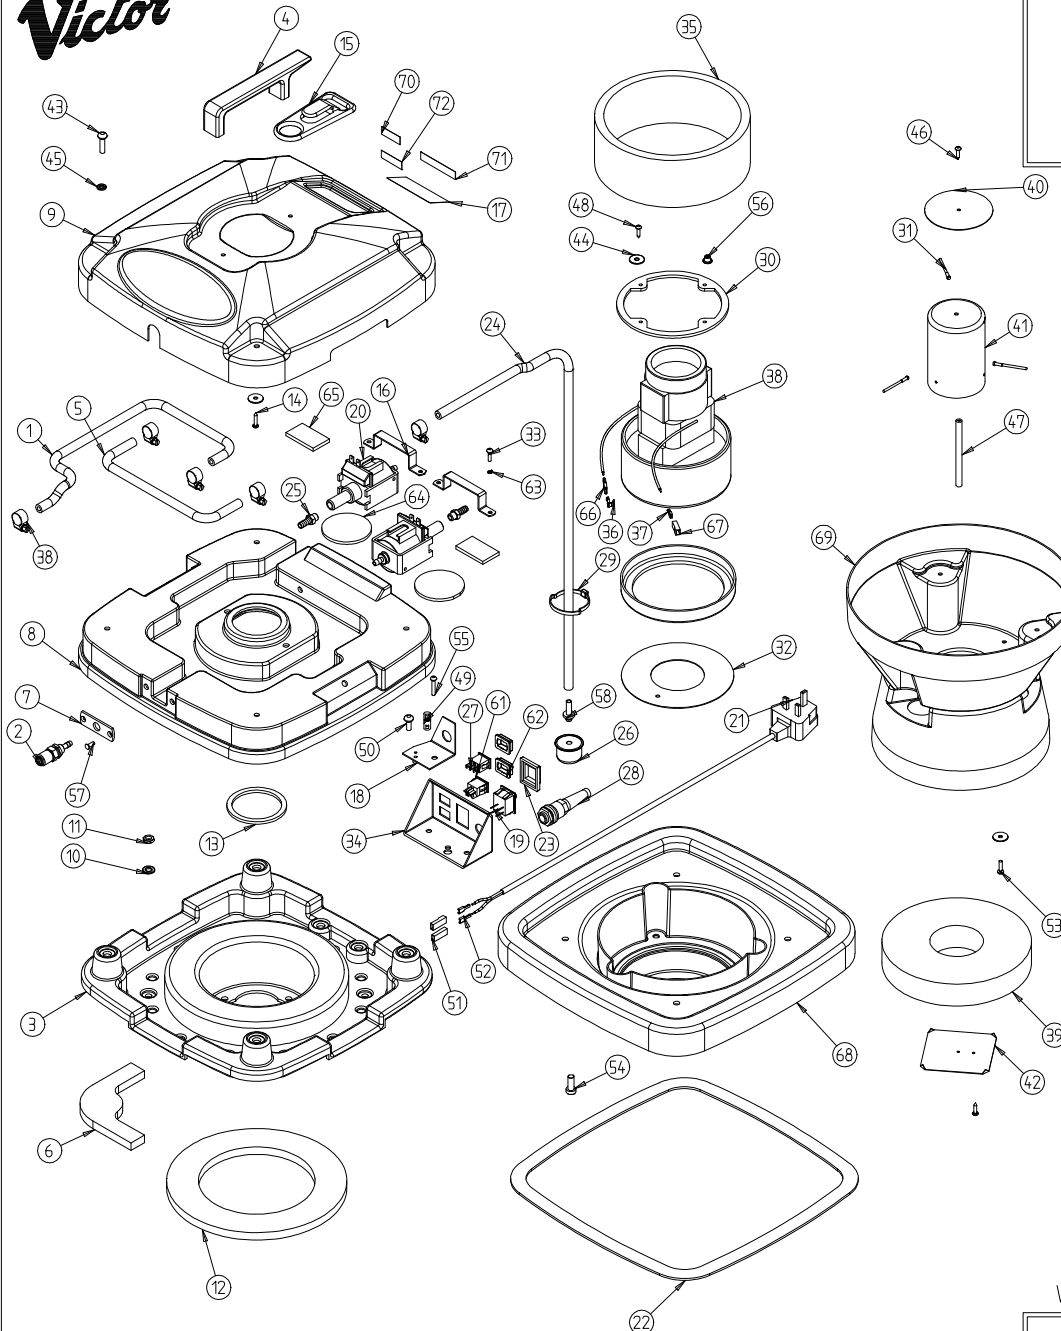

Victor

DOWDING & PLUMMER Ltd.

CALTHORPE HOUSE, STOCKFIELD ROAD,

BIRMINGHAM B27 6AP - ENGLAND

TEL: 0121-706-5771 FAX: 0121-708-1052

Item Number	Document Number	Title	Quantity	Item Number	Document Number	Title	Quantity
1	D0094E	HOSE - PUMP TO COUPLING	1	37	SB16466	4.8mm FEMALE TAG	1
2	SB16572	PANEL MOUNTING COUPLING	1	38	SB16407	MOTOR	1
3	C1577	CHAMBER DIVIDER	1	39	C1570	FLOAT	1
4	B1356	COVER HANDLE	1	40	C1686	FLOAT BOTTLE PLATE	1
5	D0094D	HOSE - PUMP TO PUMP	1	41	C1568	FLOAT BOTTLE	1
6	C1602	CORNER INSERT	4	42	C1682	MAGNET PLATE	1
7	D0053	COUPLING MTG PLATE	1	43	M6X25PPB	M6x25 POZIPAN SCREW BLK	4
8	D0039	INNER COVER	1	44	I3-16X3-4W	3/16"x3" PLAIN WASHER	9
9	D0051	TOP COVER	1	45	M6WB	M6 PLAIN WASHER BLACK	4
10	M8W	M8 PLAIN WASHER	4	46	M4X16PP. SPAX	M4x16 PH SCREW SPAX	2
11	M8N	M8 NUT	4	47	C1684	SUPPORT STRIP	1
12	C1603	FOAM RING	1	48	IN10X5-8 STPP	SELF TAPPING SCREW	4
13	C1593B	MOTOR SEAL	1	49	SB16406	CABLE GRIP	1
14	M4X20SP	M4x20 PH SCREW SPAX	2	50	M6X16PP	M6x16 POZIPAN SCREW	2
15	SB15482	CORD GUIDE	1	51	SB15932	6.3mm POST FIT BOOT	2
16	D0141	PUMP MOUNTING STRAP	2	52	SB1315	6.3mm FEMALE TAG	2
17	C1386	SERIAL NUMBER LABEL	1	53	M4X16PPSS	M4x16 POZIPAN SCREW ST ST	3
18	D0058	SWITCH SUPPORT PLATE	1	54	M8X20CHS	M8x20 PLASTIC SCREW	4
19	SB16747	SWITCH & CONNECTOR	1	55	M4X25PP	M4x25 POZIPAN SCREW	1
20	SB16679	PUMP - 50psi	2	56	SB16435	JACKNUT-M4SN	3
21	C1095	INPUT POWER CORD	1	57	M4X12CSK	M4x12 C'SUNK SCREW	2
22	SB16440	POWER HEAD GASKET	1	58	D0075	FILTER ADAPTOR	1
23	SB16413	SPLASHPROOF COVER	1	59	SB16385	PLASTIC RIVET STEM	3
24	D0094C	HOSE - TANK TO PUMP	1	60	SB13976	HOSE CLIP	5
25	SB16709	1/8" BSP HOSE TAIL	2	61	SB16744	2 WAY SWITCH	1
26	SB16814	MICRO MESH FILTER ST ST	1	62	SB16745	SPLASHPROOF COVER	2
27	SB16743	3 WAY SWITCH	1	63	M4WSP	M4 SPRING WASHER	4
28	SB16409	CABLE RESTRAINT	1	64	C1593C	FOAM PAD	2
29	SB15015	CABLE TIE	1	65	D0122E	FOAM STRIP	2
30	C1593A	MOTOR GASKET	1	66	SB1316	6.3mm PRE FIT MALE BOOT	1
31	C1610	MOTOR MOUNT SEAL	1	67	SB16255	4.8mm POST FIT BOOT	1
32	C1647	MOTOR SEATING PLATE	1	68	C1861	MOTOR HSG & BAFFLE ASSY	1
33	M4X15PPTT	M4x15 POZI TAPITTE SCREW	4	69	C1612	FLOAT GUARD ASSY	1
34	D0057	SWITCH BRACKET	1	70	D0380B	SPRAY PUMP 50%/100% LABEL	1
35	C1605	MOTOR BAFFLE	1	71	D0380A	MAINS/SPRAY PUMP LABEL	1
36	SB13726	6.3mm PIGGY BACK TAG	1	72	D0380C	VAC MOTOR ON/OFF LABEL	1