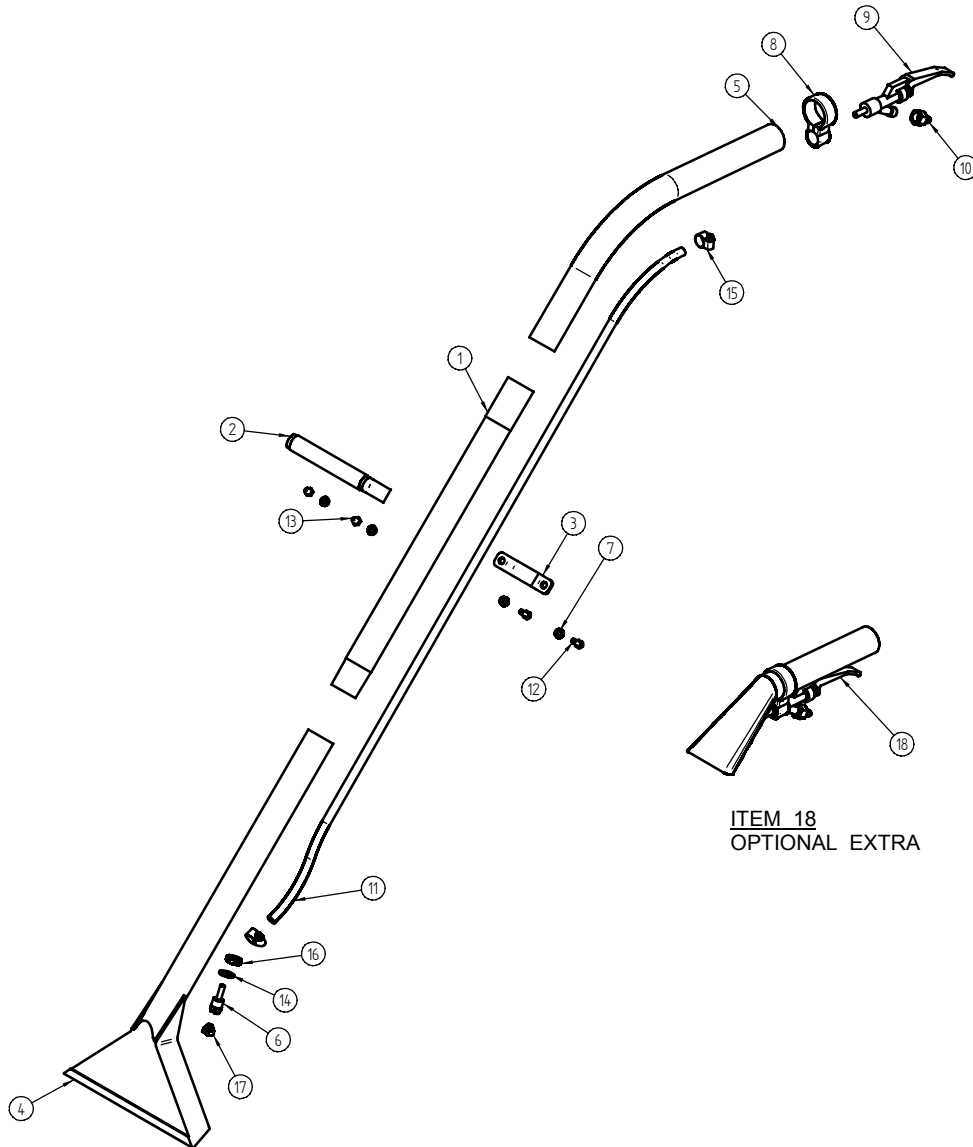

Victor

DOWDING & PLUMMER Ltd.

CALTHORPE HOUSE, STOCKFIELD ROAD,
BIRMINGHAM B27 6AP - ENGLAND
TEL: 0121-706-5771 FAX: 0121-708-1052

Item Number	Document Number	Quantity	Title
1	SBI6468	1	38 DIA S/STEEL DOWNTUBE
2	D0048	1	DOWNTUBE HANDLE
3	D0037	1	HANDLE CLAMP BRACKET
4	D0038	1	FLOOR TOOL
5	SBI6569	1	DOWNTUBE ANGLED END
6	D0119	1	SPRAY BODY ASSY
7	M6WSS	4	M6 PLAIN WASHER STAINLESS STEEL
8	FSC1024	1	TRIGGER JET COLLAR
9	D0126	1	TRIGGER JET
10	SBI6575	1	1/4 BSP(F) PLUG CONNECTOR
11	D0094B	1	TRIGGER TO FLOOR TOOL HOSE
12	M6X20BHSS	2	M6 x 20 HEX BOLT STAINLESS STEEL
13	M6NDSS	2	M6 DOME NUT STAINLESS STEEL
14	D0121	1	SPRAY BODY WASHER
15	SBI3976	2	HOSE CLIP
16	D0120	1	SPRAY BODY LOCKNUT
17	SBI6599	1	SPRAY TIP
18	D0127	1	UPHOLSTRY TOOL

ITEM 18
OPTIONAL EXTRA

WHEN ORDERING PLEASE QUOTE PART No. AND PART DESCRIPTION

VH6206 DOWNTUBE & FLOOR TOOL ASSY.