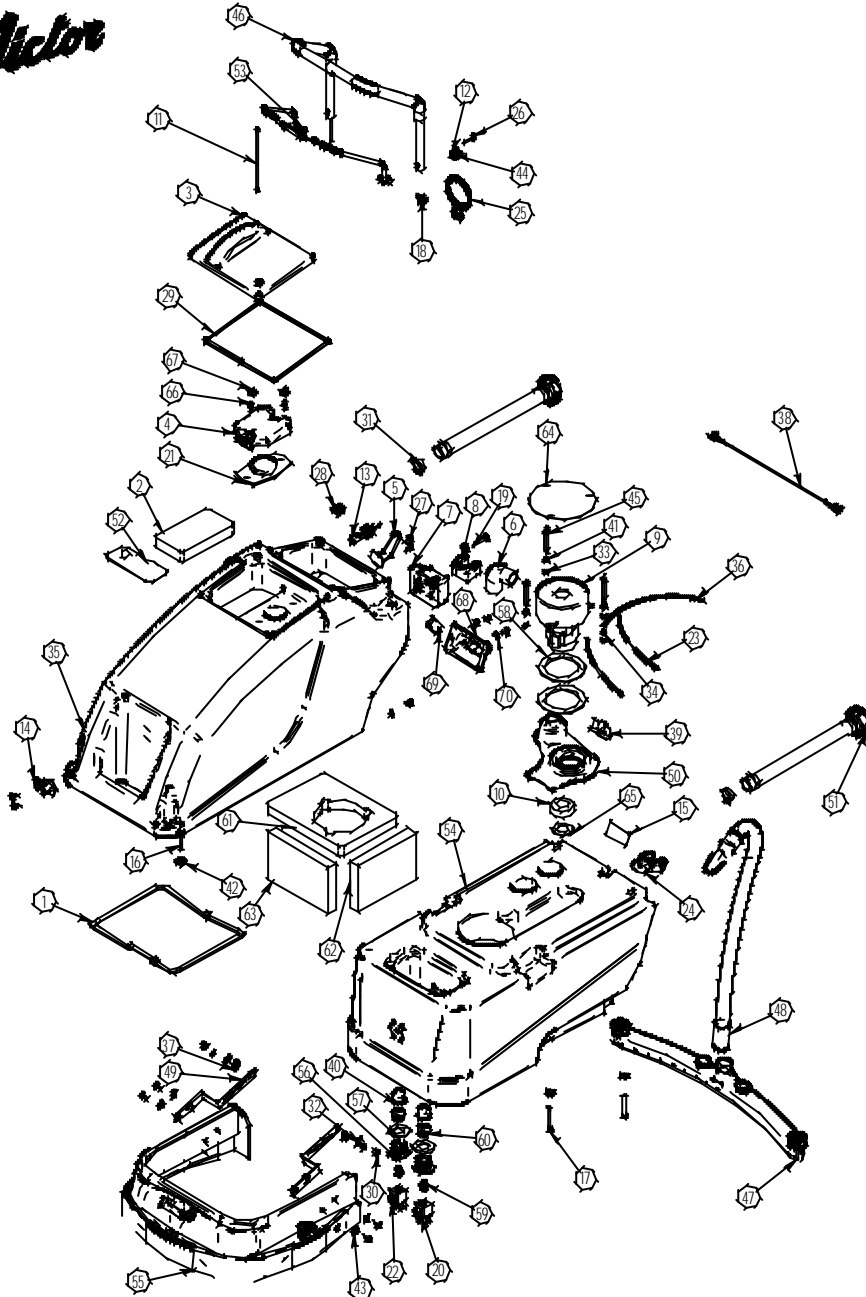

Victor

DOWDING & PLUMMER Ltd.

CALTHORPE HOUSE, STOCKFIELD ROAD,
BIRMINGHAM B27 6AP - ENGLAND

TEL: 0121-706-5771 FAX: 0121-708-1052

Item Number	Document Number	Quantity	Title	Item Number	Document Number	Quantity	Title
1	SBI6644	1	VAC MOTOR CHAMBER GASKET	37	SBI3666	2	WAVEY WASHER - PLW4
2	D0196	2	RECOVERY TANK SPLASH FOAM	38	D0258	1	3 PINPLUG CUT-OUT CABLE
3	D0077	1	TOP TANK COVER	39	D0273	1	WIRING LOOM CLIP
4	D0207	1	AIR INTAKE COVER	40	SBI6814	2	MICRO MESH FILTER ST ST
5	D0214	1	CABLE HOOK	41	M6WSS	3	M6 PLAIN WASHER ST ST
6	C1437	1	MOULDED ELBOW	42	M8X25OD W-SS	4	M8 x 25 WASHER ST ST
7	D0182	1	FLOAT SWITCH COVER	43	I1-4X3-4WB	5	1/4"x3/4" PLAIN WASHER BLACK
8	D0183	1	DUMP HOSE CLIP RECOVERY	44	SBI6698	1	CABLE GUIDE HOOK
9	SBI6582	1	VAC MOTOR	45	D0165	3	MOTOR FIXING STUD
10	C1439	22	EXHAUST FOAM	46	AYH1813	1	HANDLE ASSEMBLY
11	SBI6258	1	NYLON CORD	47	AYN1003	1	SQUEEGEE ASSEMBLY
12	SBI6433	1	SADDLE WASHER	48	AYH2036	1	SQUEEGEE HOSE ASSEMBLY
13	SBI6560	1	WATER LEVEL SENSOR	49	D0169	2	SPRAY GUARD BRACKET ASSY
14	D0047	1	BRUSH HOLDER BRACKET	50	AYM1406	1	MAINFOLD ASSEMBLY
15	C1386	1	SERIAL NUMBER LABEL	51	AYH2037	2	DUMP HOSE ASSEMBLY
16	M8X50HH-SS	2	M8X50 HEXAGON HEAD BOLT	52	AYF1001	1	CLEAN WATER FILTER ASSY
17	M8X70HH-SS	2	M8X70 HEXAGON HEAD BOLT	53	AYH1814	1	CUT OUT BAR ASSEMBLY
18	SBI6395	1	TUBE END PLUG	54	D0035	1	BOTTOM TANK
19	M6X45PPB	1	M6x45 POZ IPAN SCREW BLACK	55	AYS1020	1	SPRAY GUARD ASSEMBLY
20	SBI6559	1	SOLENOID 3mm ORIFICE	56	D0084	2	SOLENOID TO TANK PLUG
21	D0475	1	AIR INTAKE BASE ASSY	57	D0085	2	SOLENOID PLUG GASKET
22	SBI6630	1	SOLENOID 4mm ORIFICE	58	D0150A	2	MOTOR SEAL
23	SBI6669	2	VAC MOTOR LEADS	59	SBI6649	2	1/4 TO 1/4 BSP NPPLLE
24	D0184	1	DUMP HOSE CLIP CLEAN	60	D0268	2	FILTER AND SOLENOID PLUG ADAPTOR
25	D0181	1	CABLE RESTRAINT	61	D0304	1	MOTOR ENCLOSURE FOAM
26	M6X35PPB	1	M6x35 POZ IPAN SCREW BLACK	62	D0305	2	MOTOR ENCLOSURE FOAM
27	M6X16PPB	10	M6x16 POZ IPAN SCREW BLACK	63	D0306	2	MOTOR ENCLOSURE FOAM
28	SBI6467	1	3 WAY TERMINAL BLOCK	64	D0172	1	VAC MOTOR EARTH GRILL
29	D0246	1	TOP TANK COVER SEAL	65	D0427	2	FOAM RETAINING RING
30	M6X12PPSS	3	M6X12 POZ IPAN SCREW ST ST	66	D0474	2	AIR INTAKE STUD
31	SBI6442	2	HOSE CLIP	67	SBI6836	2	KNOB M6
32	D0170	2	SPRAY GUARD BRACKET BUSH	68	D0529	1	CABLE ENTRY PLATE ASSY.
33	M6NSS	4	M6 NUT STAINLESS STEEL	69	SBI5498	1	RESET BUTON 10 AMP
34	M6WSH	4	M6 SHAKEPROOF WASHER	70	M6WB	2	M6 PLAIN WASHER BLACK
35	D0036	1	TOP TANK				
36	C1863	1	EARTH CABLE				

WHEN ORDERING PLEASE QUOTE PART No. AND PART DESCRIPTION

SD40 - TOP & BOTTOM TANK ASSEMBLY - 240V